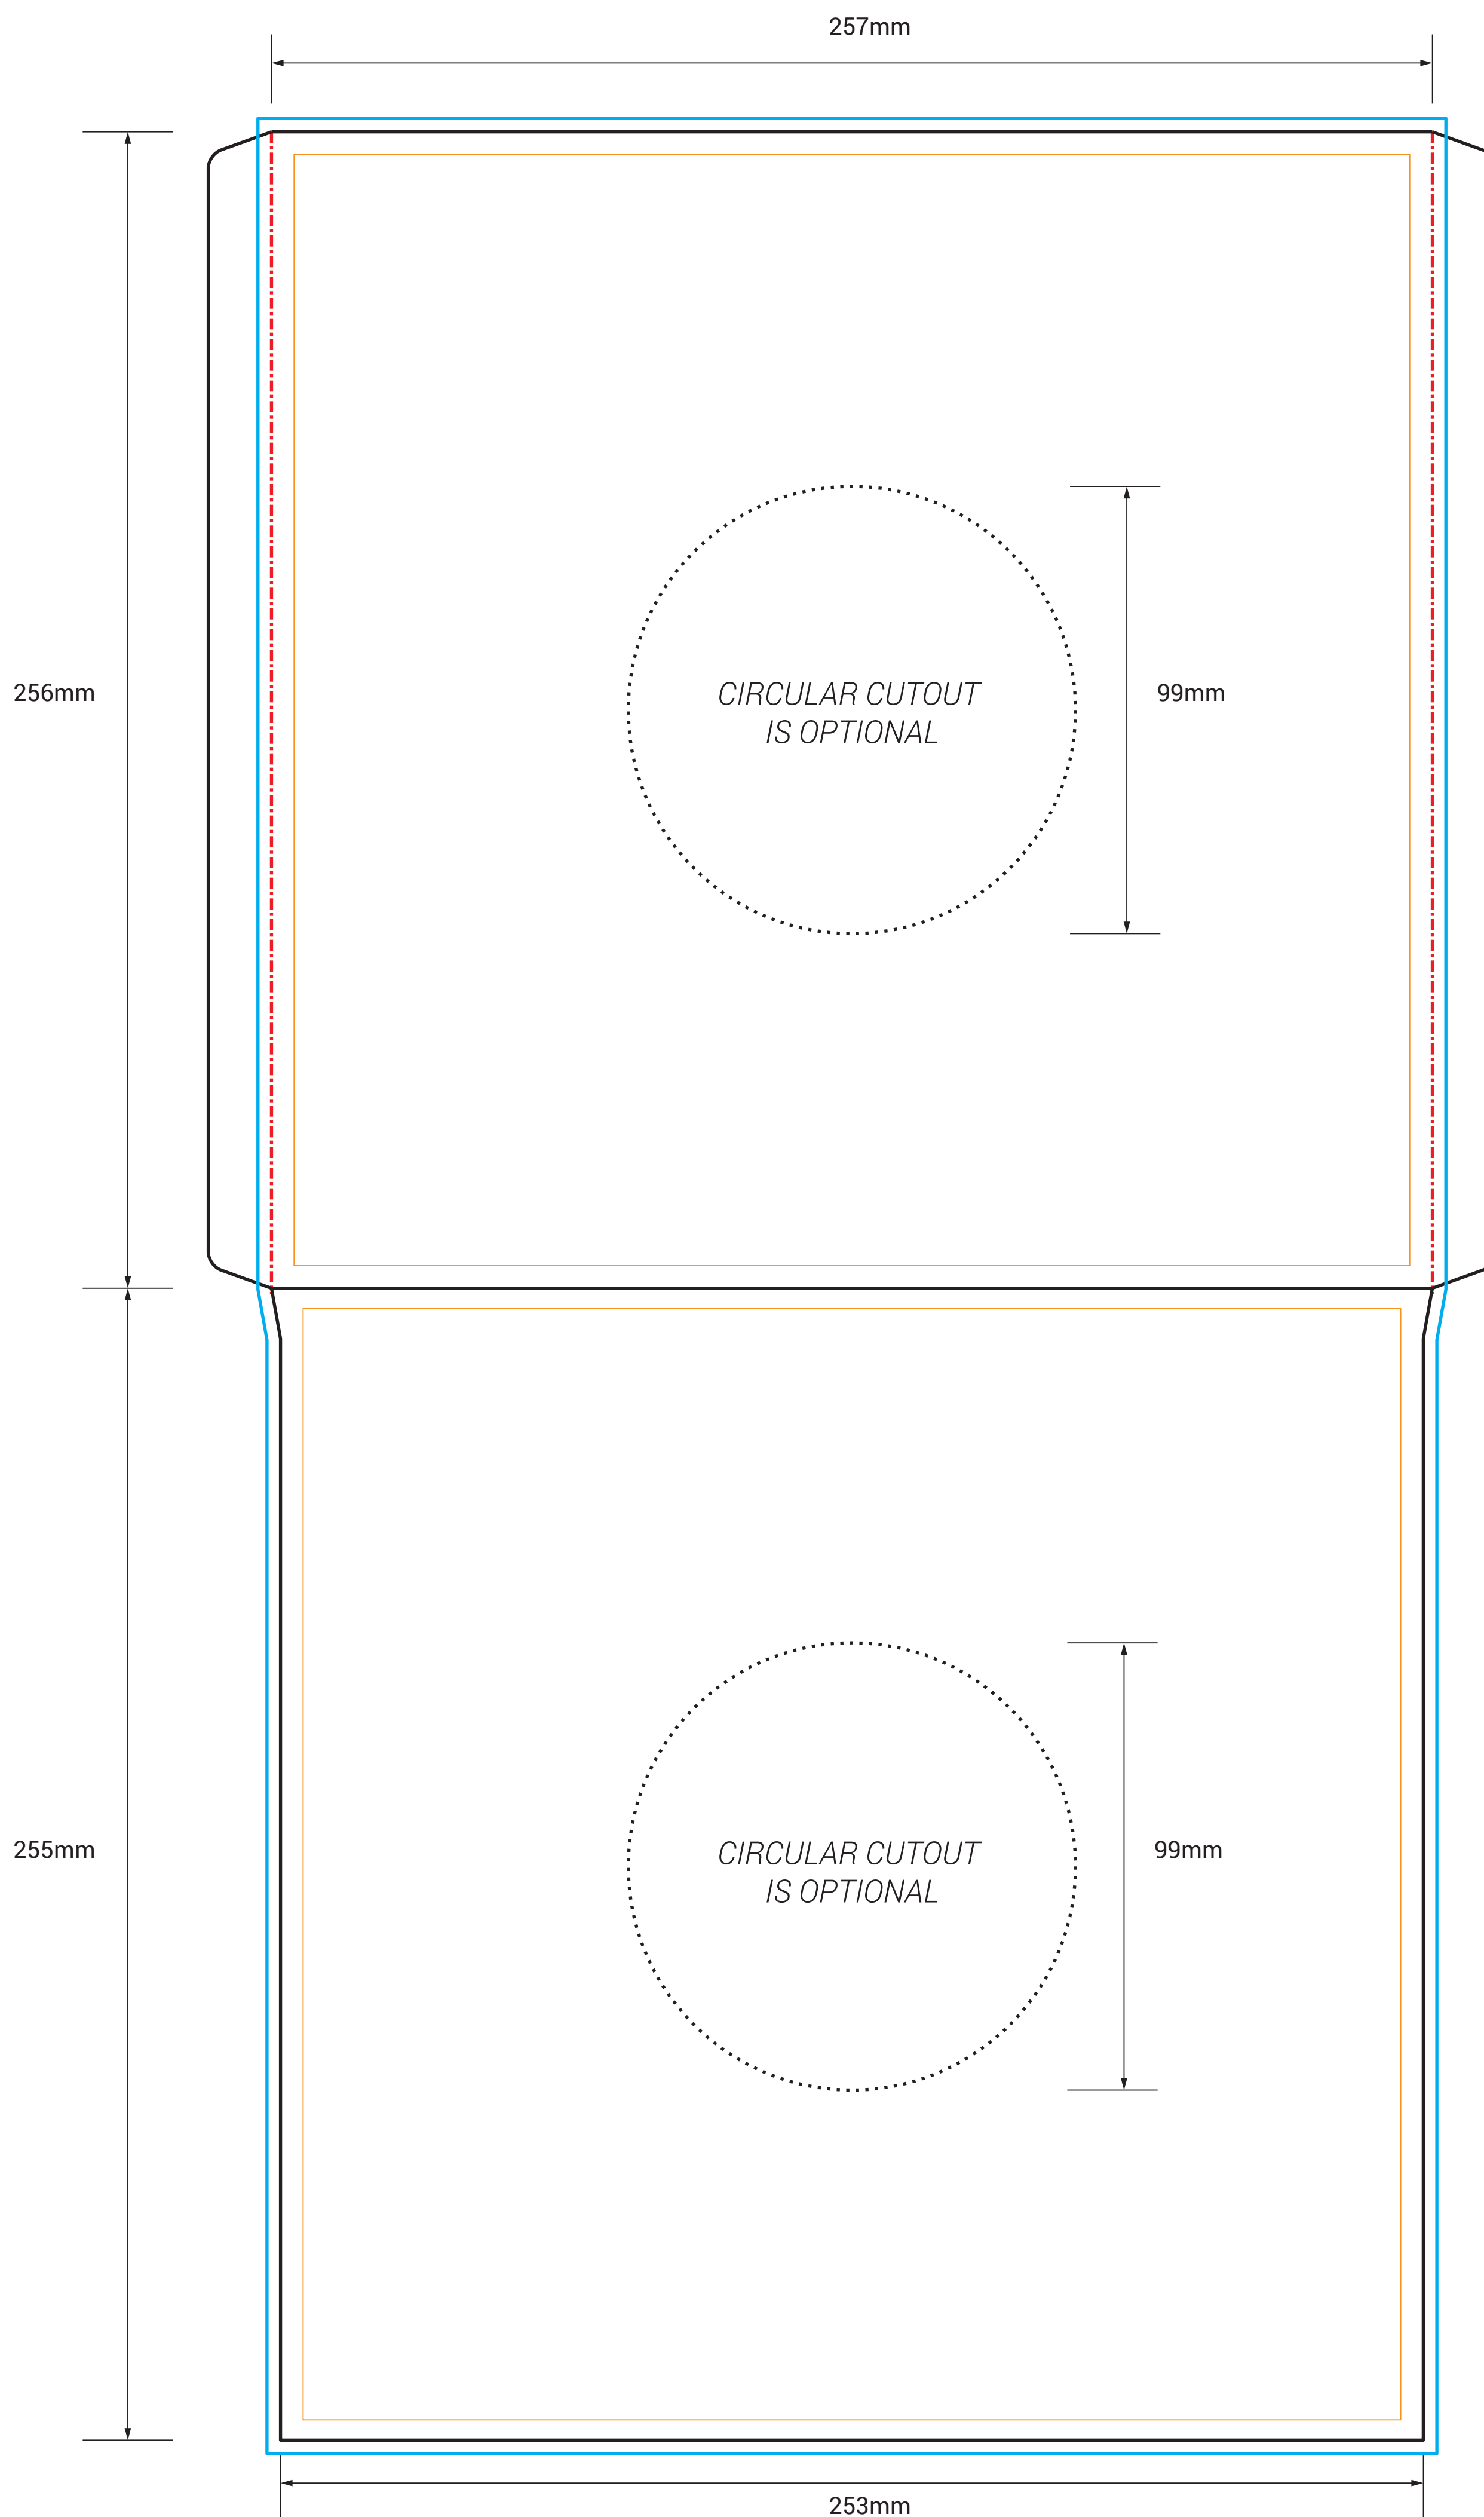

# VINYL 10 INCH INNER SLEEVE

## IMPORTANT

- IMPORTANT INFO SHOULD BE INSIDE SAFETY MARGINS
- FINAL ART MUST HAVE 3MM BLEED ON EACH CUT EDGE
- FINAL ART MUST BE CMYK AND 300 DPI
- PLEASE OUTLINE ALL FONTS
- SAVE ART AS PRINT READY PDF (Acrobat 6.0 (PDF 1.5) or higher)