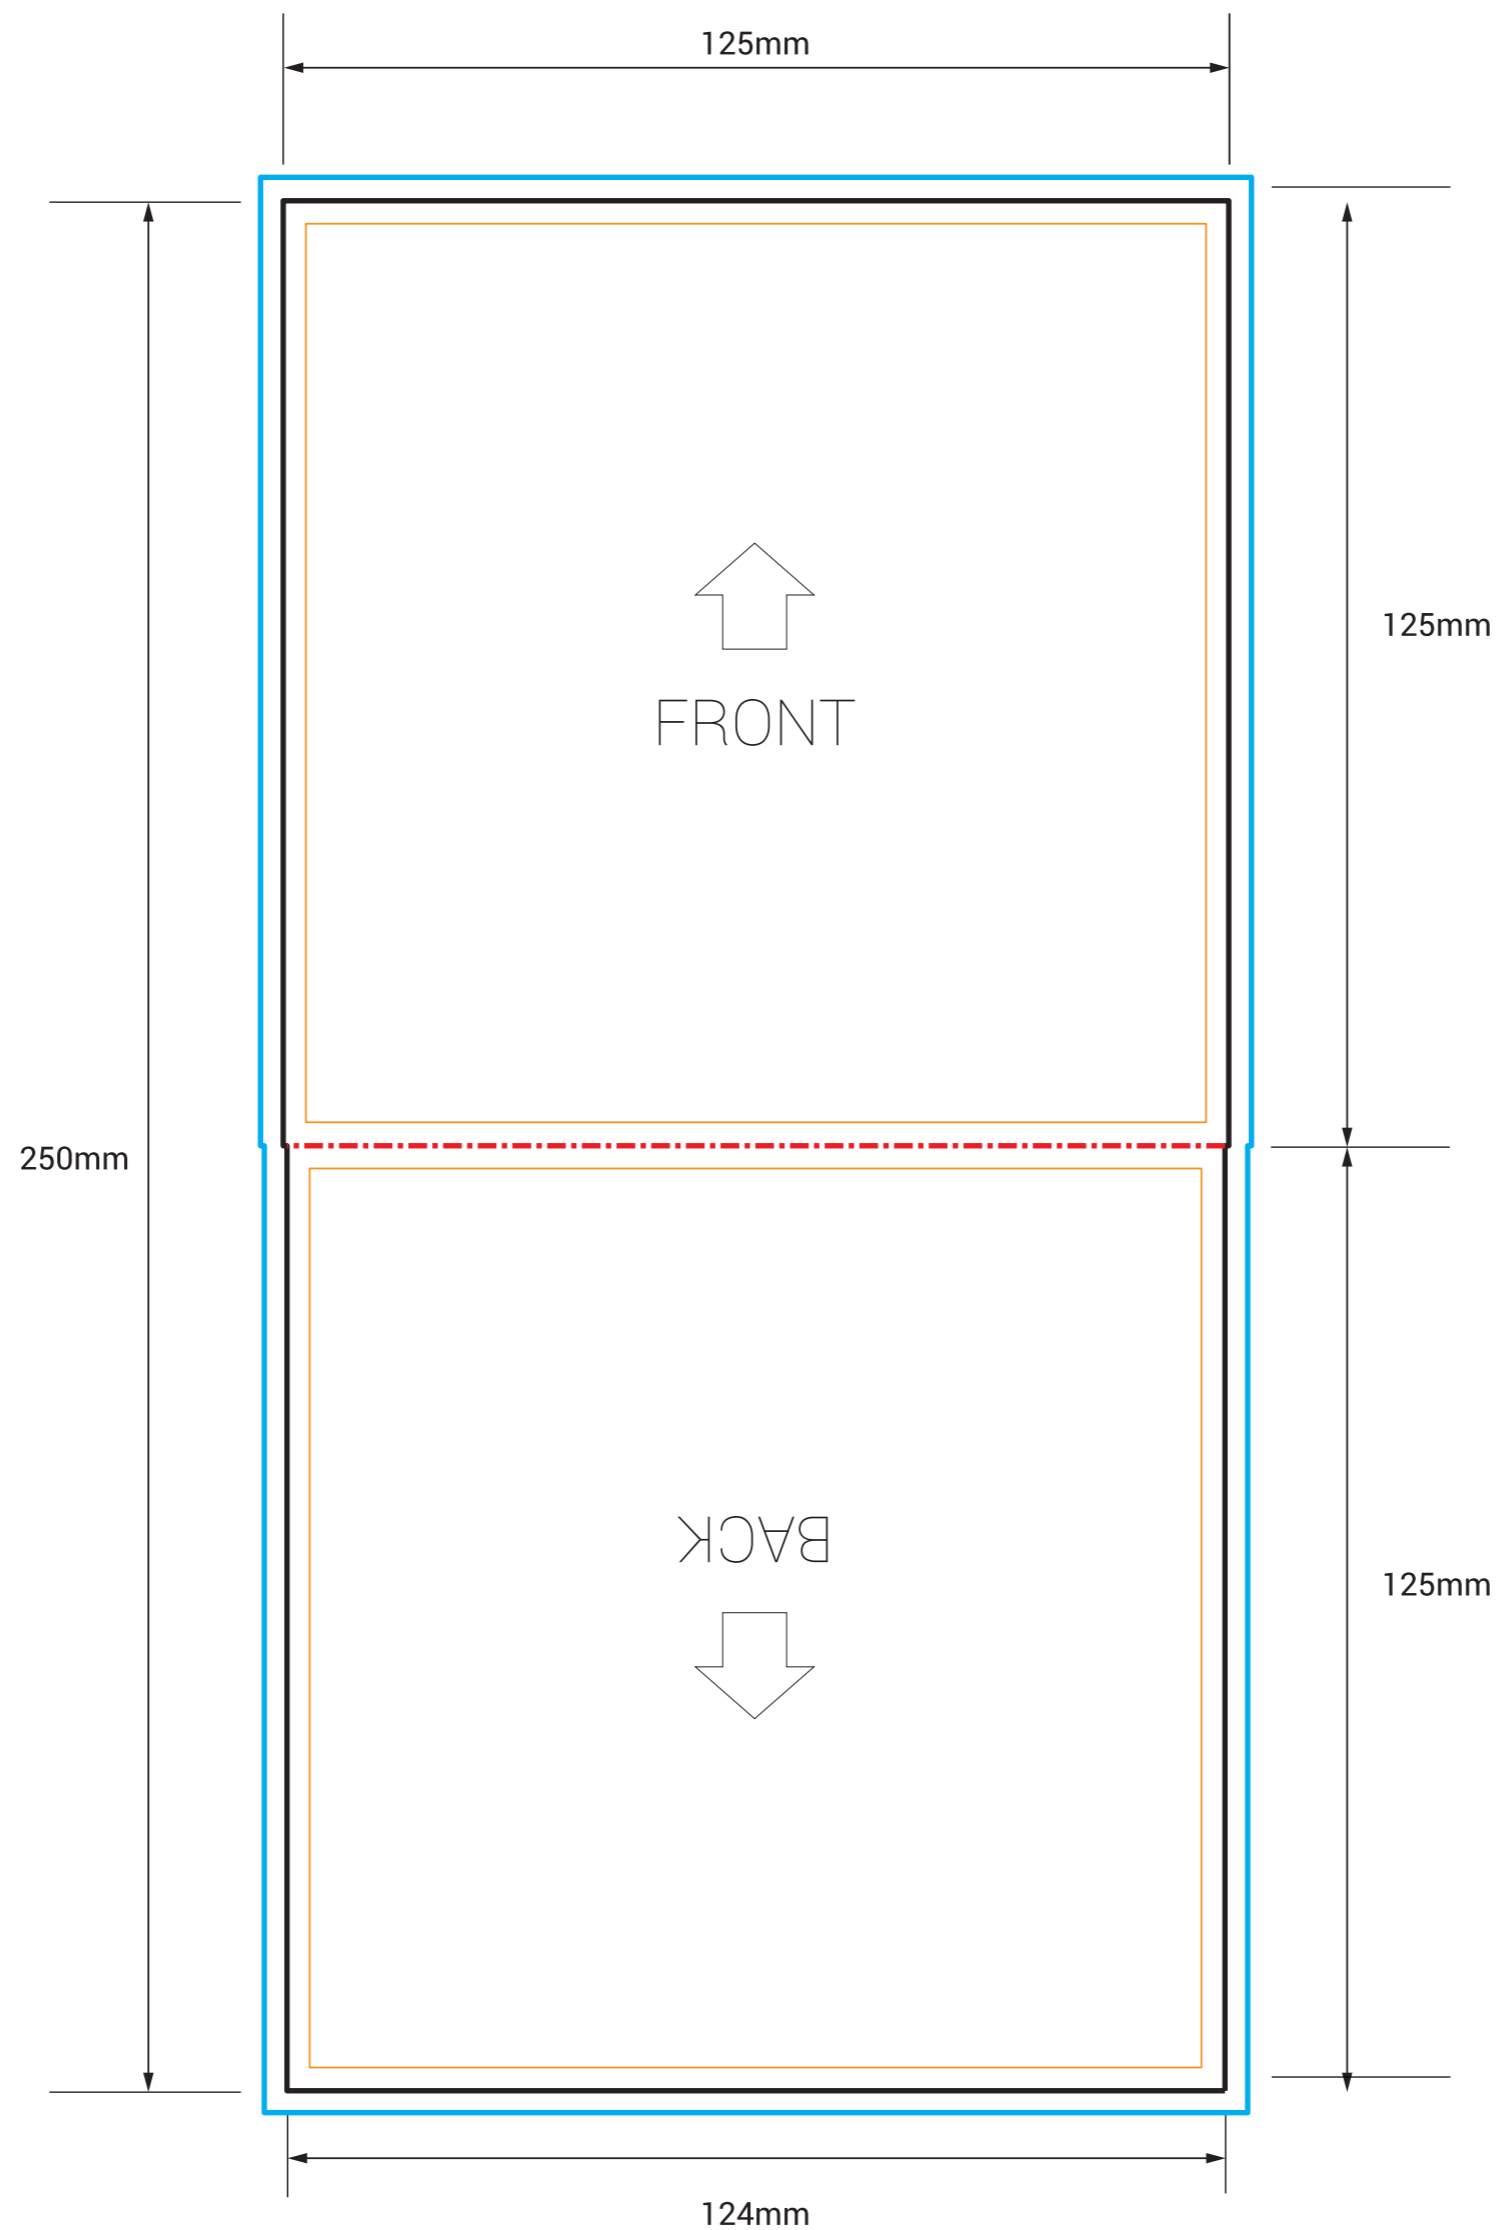

# CARDSLEEVE

**BLEED**  
(256mm x 131)

**CUT**  
(250mm x 124mm)

**SAFETY MARGIN**  
(244mm x 118mm)

**DO NOT INCLUDE THE TEMPLATE  
OR ANY EXTRA NON-PRINT INFO  
IN THE FINAL PRINT READY PDF ART FILE.**

**IMPORTANT**

- IMPORTANT INFO SHOULD MUST BE INSIDE **SAFETY MARGINS**
- FINAL ART MUST HAVE **3MM BLEED** ON EACH CUT EDGE
- FINAL ART MUST BE CMYK AND 300 DPI
- PLEASE OUTLINE ALL FONTS
- SAVE ART AS PRINT READY PDF (Acrobat 6.0 (PDF 1.5) or higher)