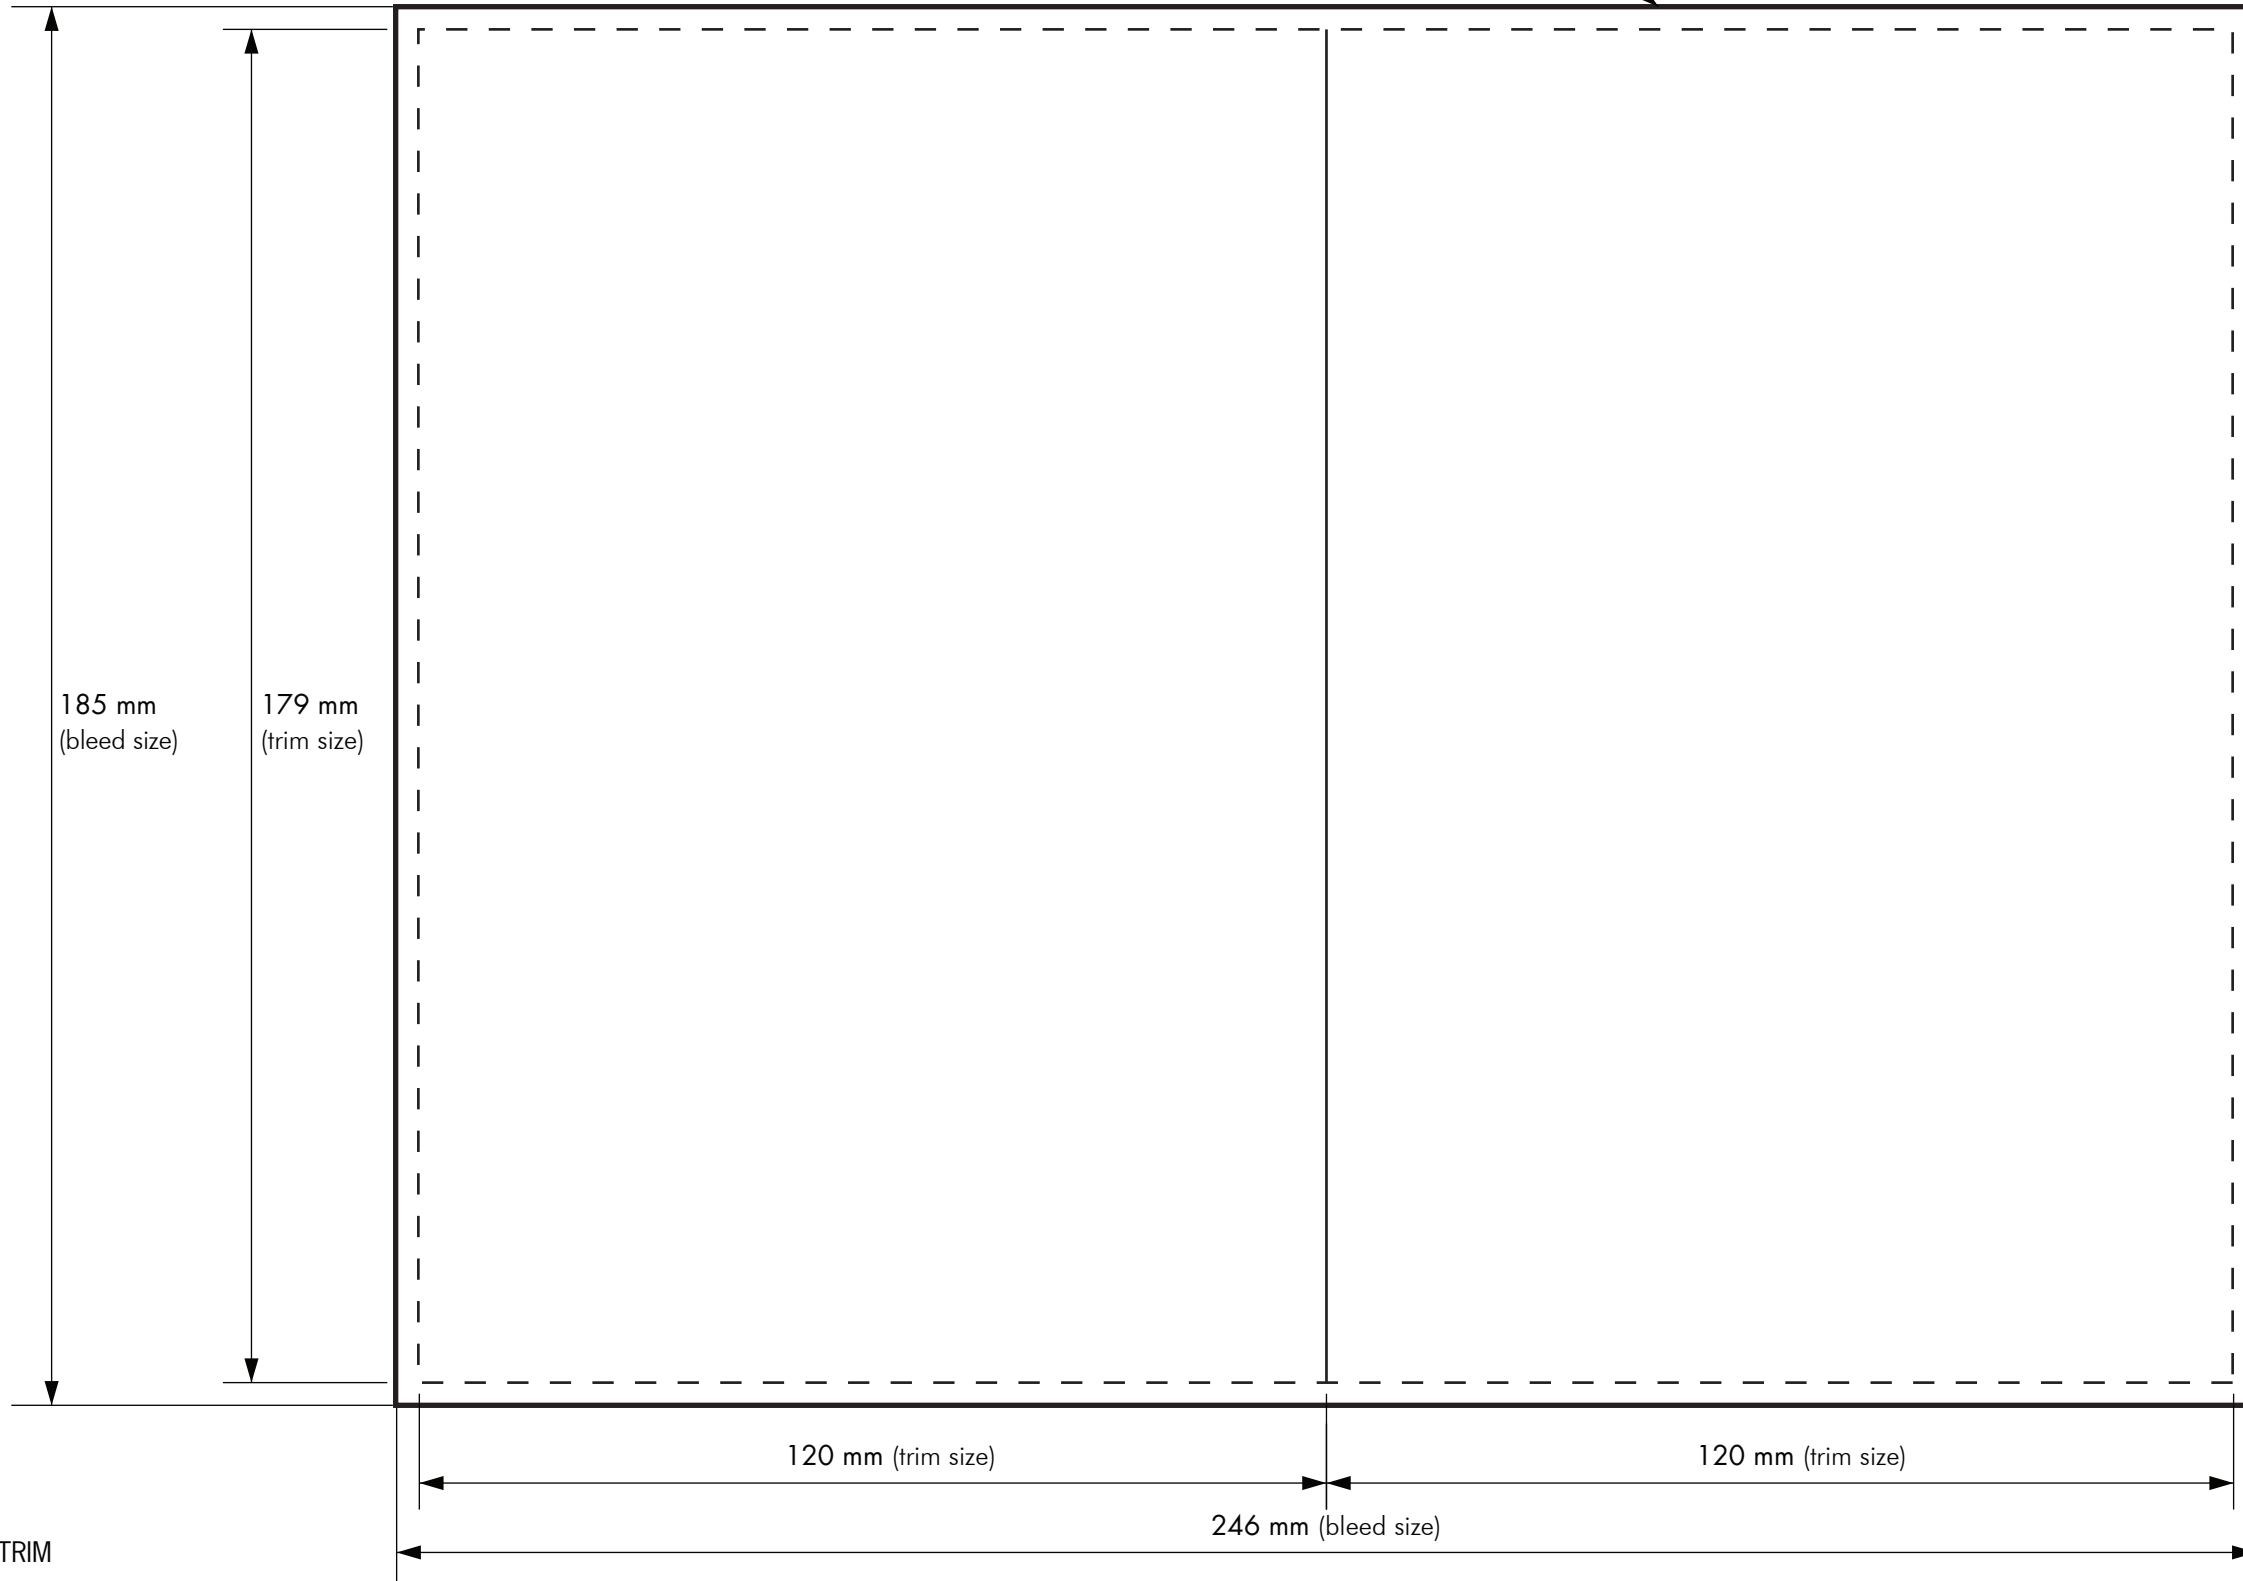

3 mm bleed (w: 246 mm x h: 185 mm)

*PAGES MUST BE LAYED OUT IN **PRINTER'S PAIRS**

4 PG

Back	Front
4	1
Inside	
2	3

12 PG

Back	Front
12	1
2	11

10	3
----	---

8 PG

Back	Front
8	1

2	7
---	---

6	3
---	---

4	5
---	---

4	9
---	---

8	5
---	---

6	7
---	---

16 PG

Back	Front
16	1

2	15
---	----

14	3
----	---

4	13
---	----

12	5
----	---

6	11
---	----

10	7
----	---

8	9
---	---