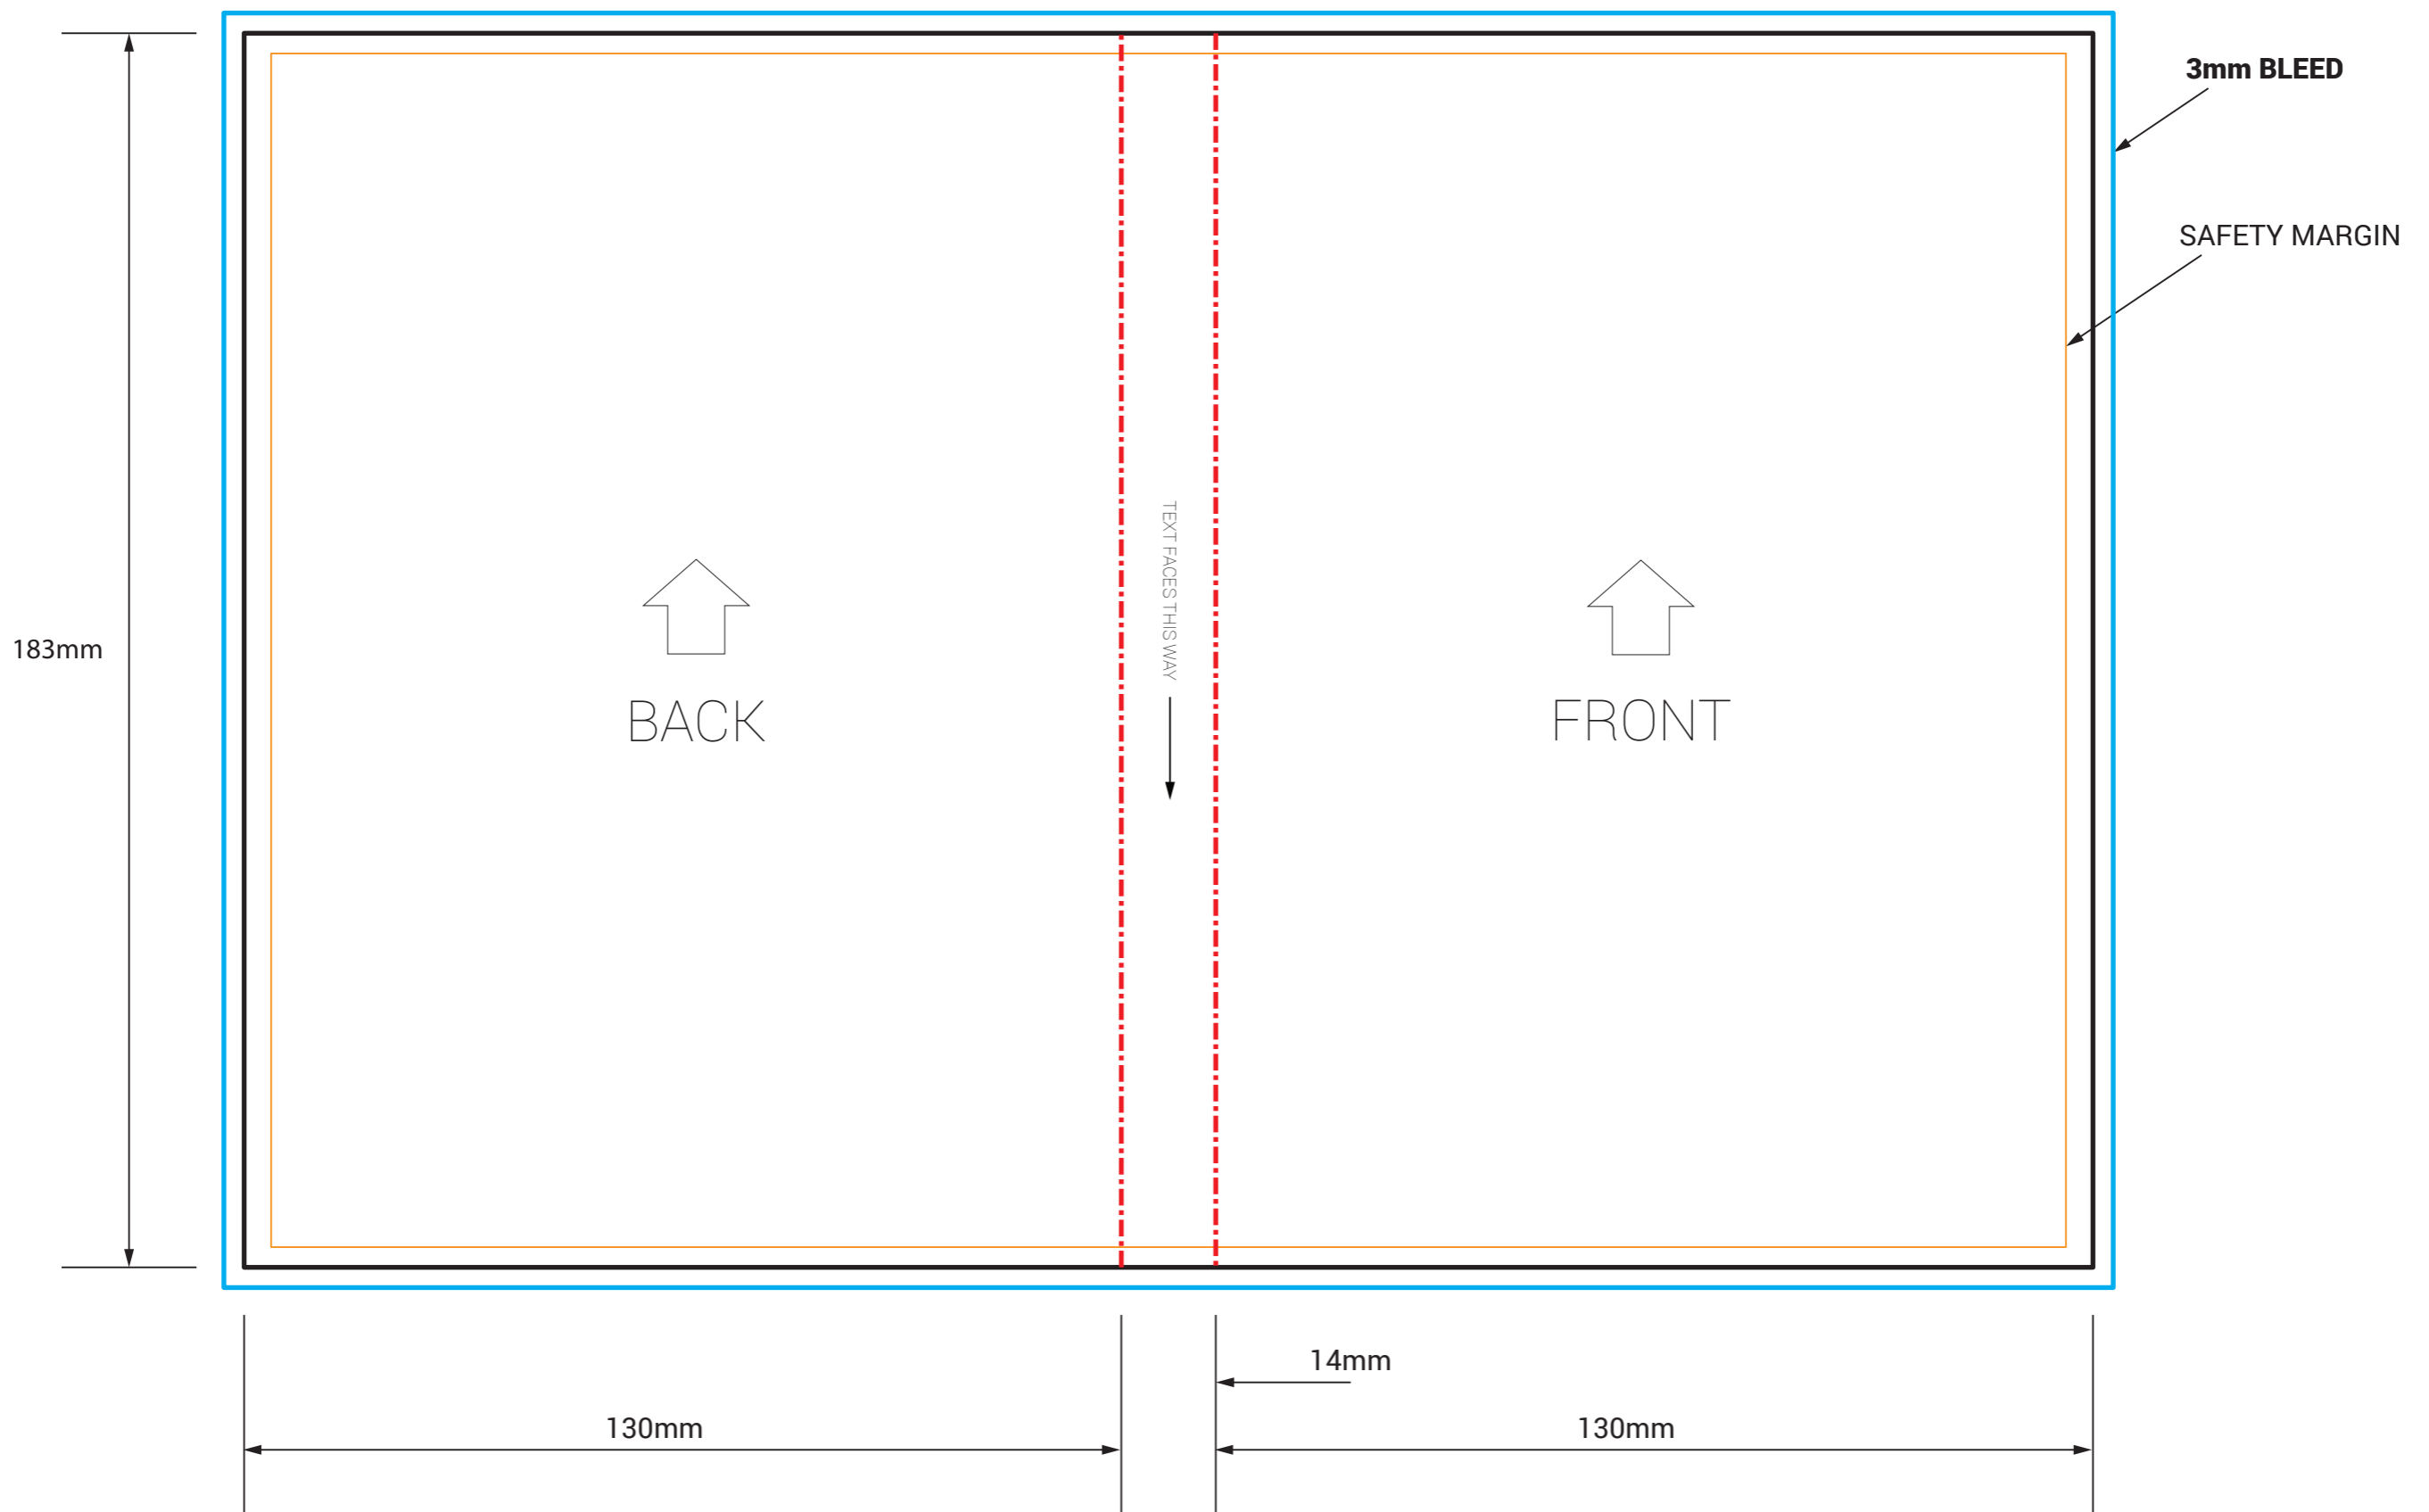

DVD SLICK - SINGLE OR DOUBLE SIDED

FRONT - SINGLE SIDED

PG 1 of 2

BLEED
(280mm x 189mm)

CUT
(274mm x 183mm)

SAFETY MARGIN
(266mm x 177mm)

IMPORTANT

- IMPORTANT INFO SHOULD MUST BE INSIDE SAFETY MARGINS
- FINAL ART MUST HAVE 3MM BLEED ON EACH CUT EDGE
- FINAL ART MUST BE CMYK AND 300 DPI
- PLEASE OUTLINE ALL FONTS
- SAVE ART AS PRINT READY PDF (Acrobat 6.0 (PDF 1.5) or higher)

INSIDE - DOUBLE SIDED

PG 2 of 2

BLEED
(280mm x 189mm)

CUT
(274mm x 183mm)

SAFETY MARGIN
(266mm x 177mm)

IMPORTANT

- IMPORTANT INFO SHOULD MUST BE INSIDE SAFETY MARGINS
- FINAL ART MUST HAVE 3MM BLEED ON EACH CUT EDGE
- FINAL ART MUST BE CMYK AND 300 DPI
- PLEASE OUTLINE ALL FONTS
- SAVE ART AS PRINT READY PDF (Acrobat 6.0 (PDF 1.5) or higher)

-  CUT
-  FOLD
-  BLEED
-  SAFETY
-  DISC HUB