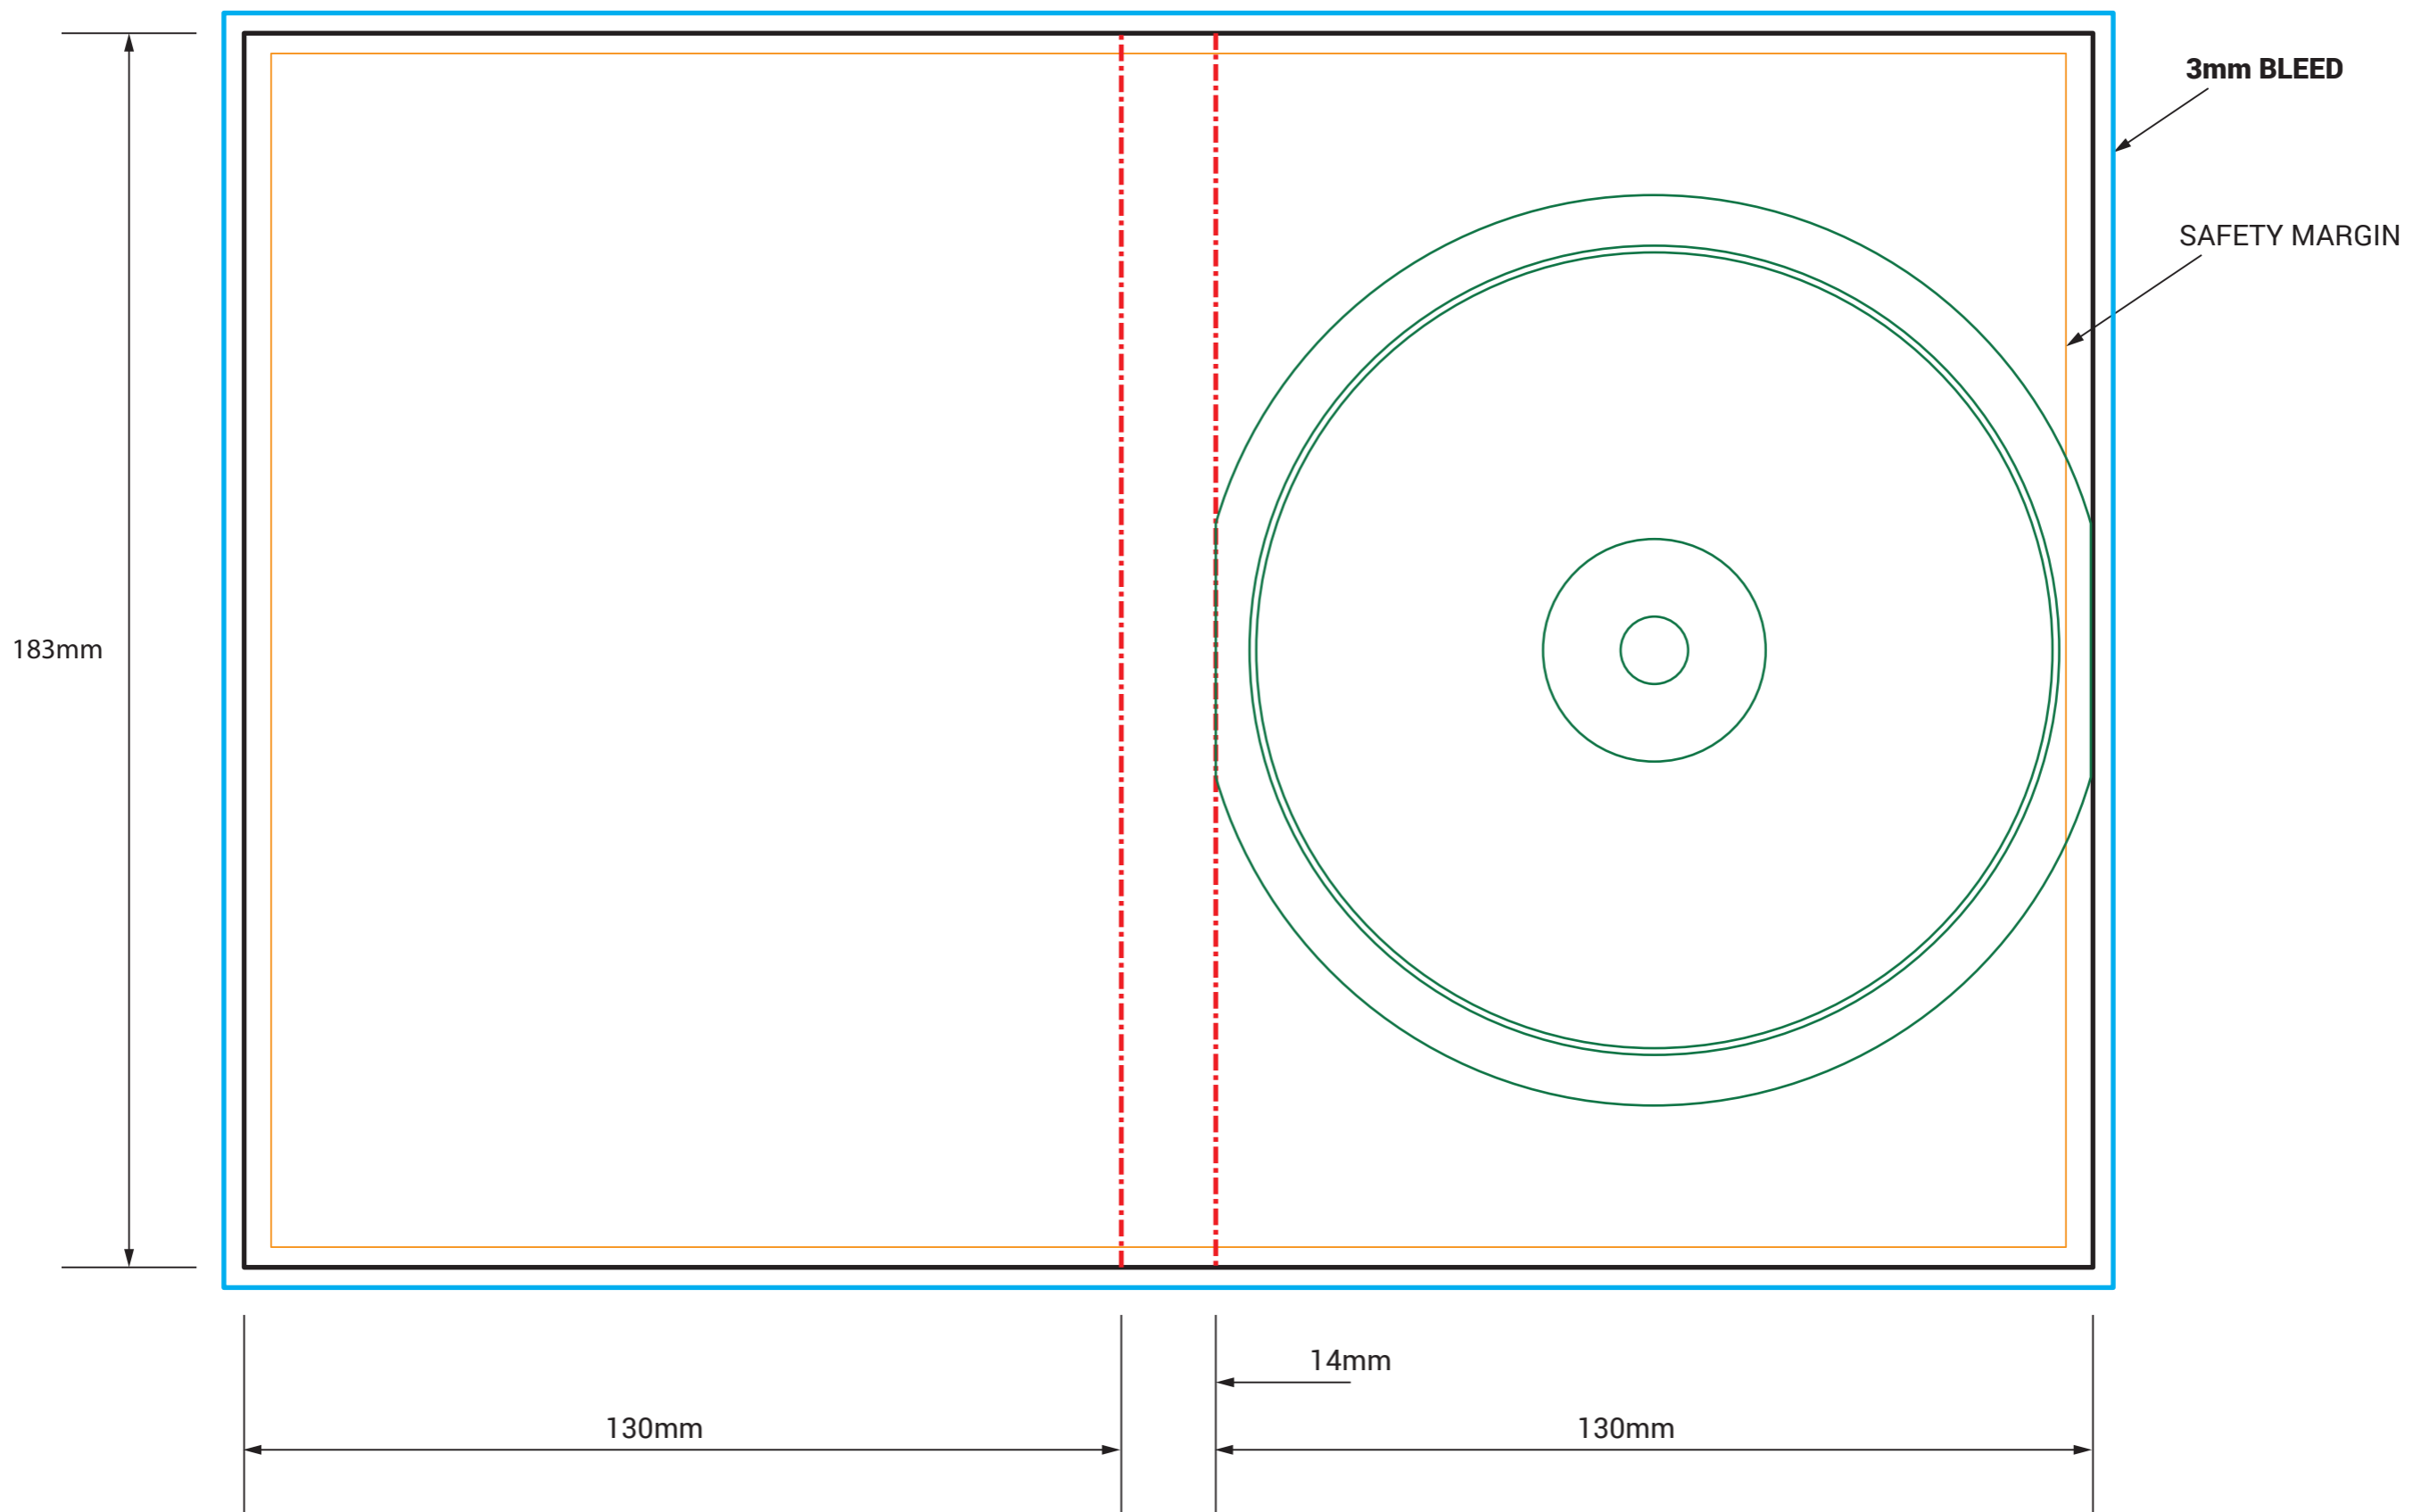

DVD SLICK - SINGLE OR DOUBLE SIDED

FRONT - SINGLE SIDED

PG 1 of 2

BLEED
(280mm x 189mm)

CUT
(274mm x 183mm)

SAFETY MARGIN
(266mm x 177mm)

IMPORTANT

- IMPORTANT INFO SHOULD MUST BE INSIDE SAFETY MARGINS
- FINAL ART MUST HAVE 3MM BLEED ON EACH CUT EDGE
- FINAL ART MUST BE CMYK AND 300 DPI
- PLEASE OUTLINE ALL FONTS
- SAVE ART AS PRINT READY PDF (Acrobat 6.0 (PDF 1.5) or higher)

INSIDE - DOUBLE SIDED

PG 2 of 2

BLEED
(280mm x 189mm)

CUT
(274mm x 183mm)

SAFETY MARGIN
(266mm x 177mm)

IMPORTANT

- IMPORTANT INFO SHOULD MUST BE INSIDE SAFETY MARGINS
- FINAL ART MUST HAVE 3MM BLEED ON EACH CUT EDGE
- FINAL ART MUST BE CMYK AND 300 DPI
- PLEASE OUTLINE ALL FONTS
- SAVE ART AS PRINT READY PDF (Acrobat 6.0 (PDF 1.5) or higher)

-  CUT
-  FOLD
-  BLEED
-  SAFETY
-  DISC HUB