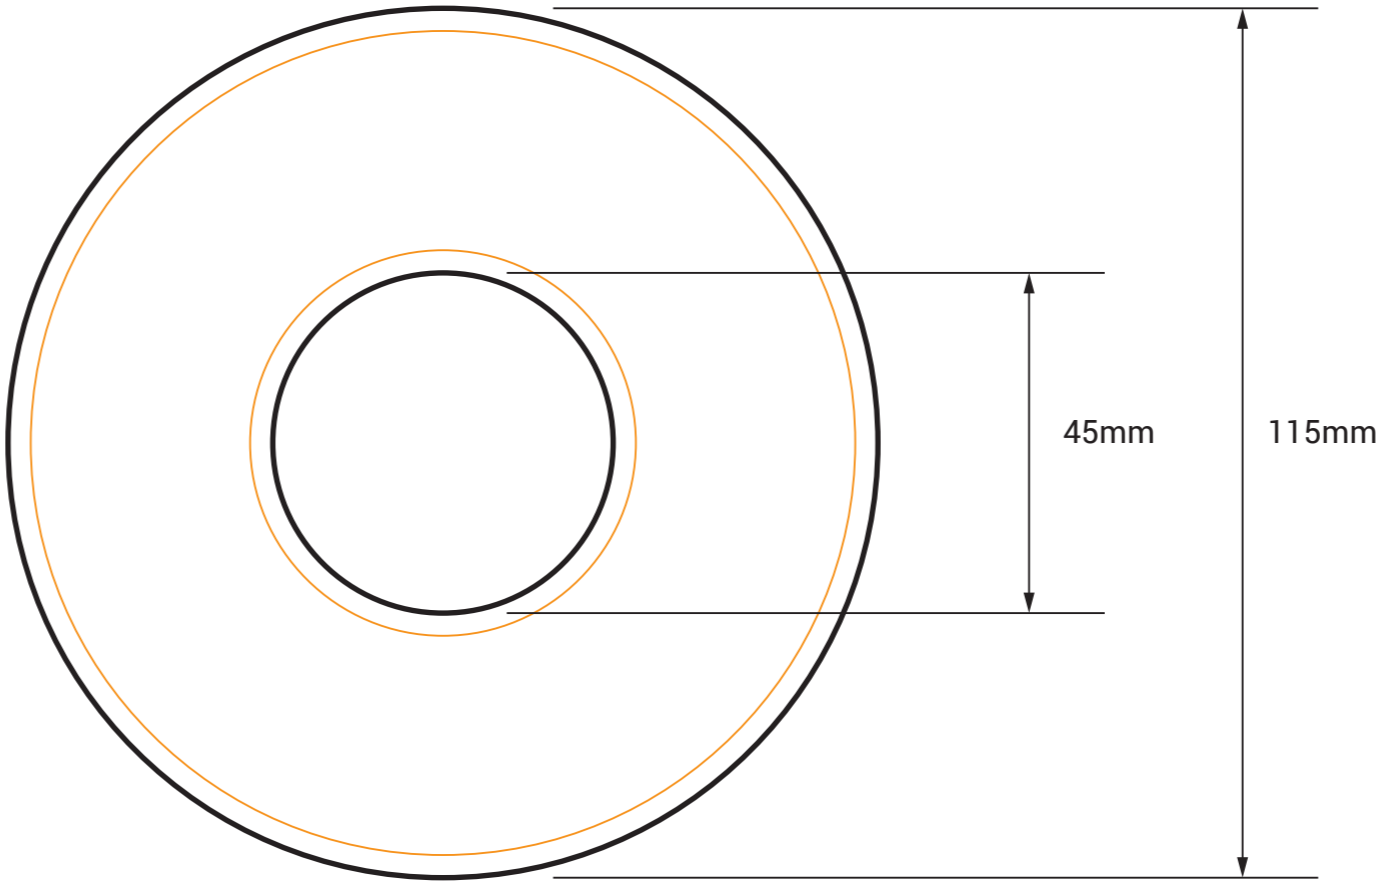

# DUPLICATED CD or DVD - BLACK TEXT PRINT - PRINTABLE AREA

- For runs less than 500 units
- Silver or white base
- Black text only

**FOR BEST RESULTS:  
DO NOT** outline fonts

<b>OUTER EDGE</b> Diameter 115mm	<b>INNER EDGE</b> Diameter 45mm	<b>SAFETY OUTER EDGE</b> Diameter 109mm	<b>SAFETY INNER EDGE</b> Diameter 51mm
-------------------------------------	------------------------------------	--	---

— EDGE OF PRINTABLE AREA  
 — SAFETY