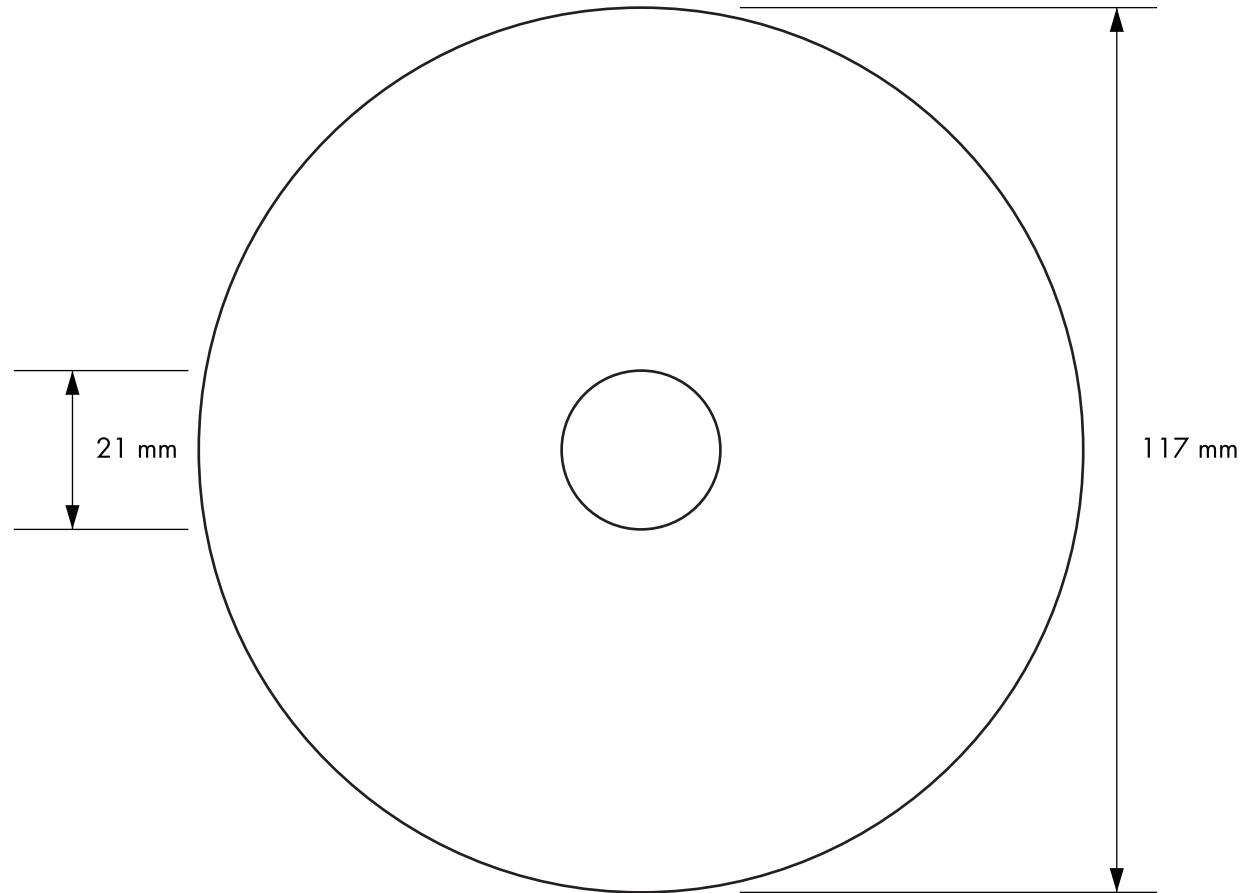

THIS TEMPLATE IS FOR WHITE DISCS THAT WILL BE PRINTED CMYK

- DON'T INCLUDE THE TEMPLATE OR ANY OTHER EXTRANEIOUS INFO IN THE FINAL ART
- CROP ART TO 117 X 117MM
- DON'T CUT OUT MIDDLE CIRCLE. ART CAN BE SUPPLIED AS A SOLID CIRCLE OR SQUARE
- OUTLINE ALL FONTS
- SAVE AS PRINT READY PDF