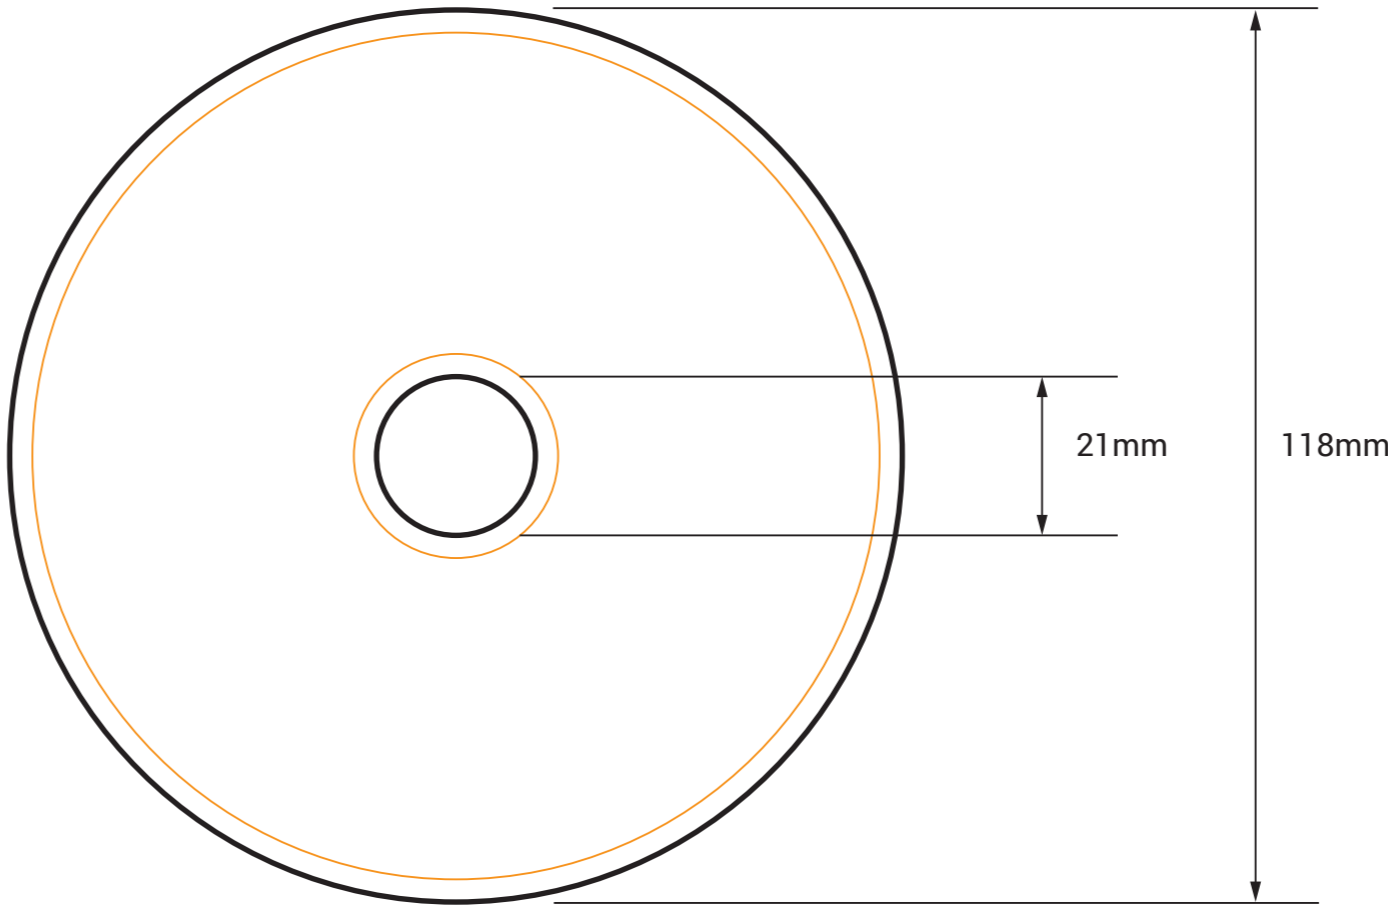

DUPLICATED CD or DVD

- For runs less than 500 units
- White base
- Full colour print

OUTER EDGE Diameter 118mm	INNER EDGE Diameter 21mm	SAFETY OUTER EDGE Diameter 112mm	SAFETY INNER EDGE Diameter 27mm
-------------------------------------	------------------------------------	--	---

BASIC PRINT
Up to 1/3 of the disc surface printed

FULL PRINT
1/3 or more of the disc surface printed

UV GLOSS COAT
Recommended for dark or black artwork