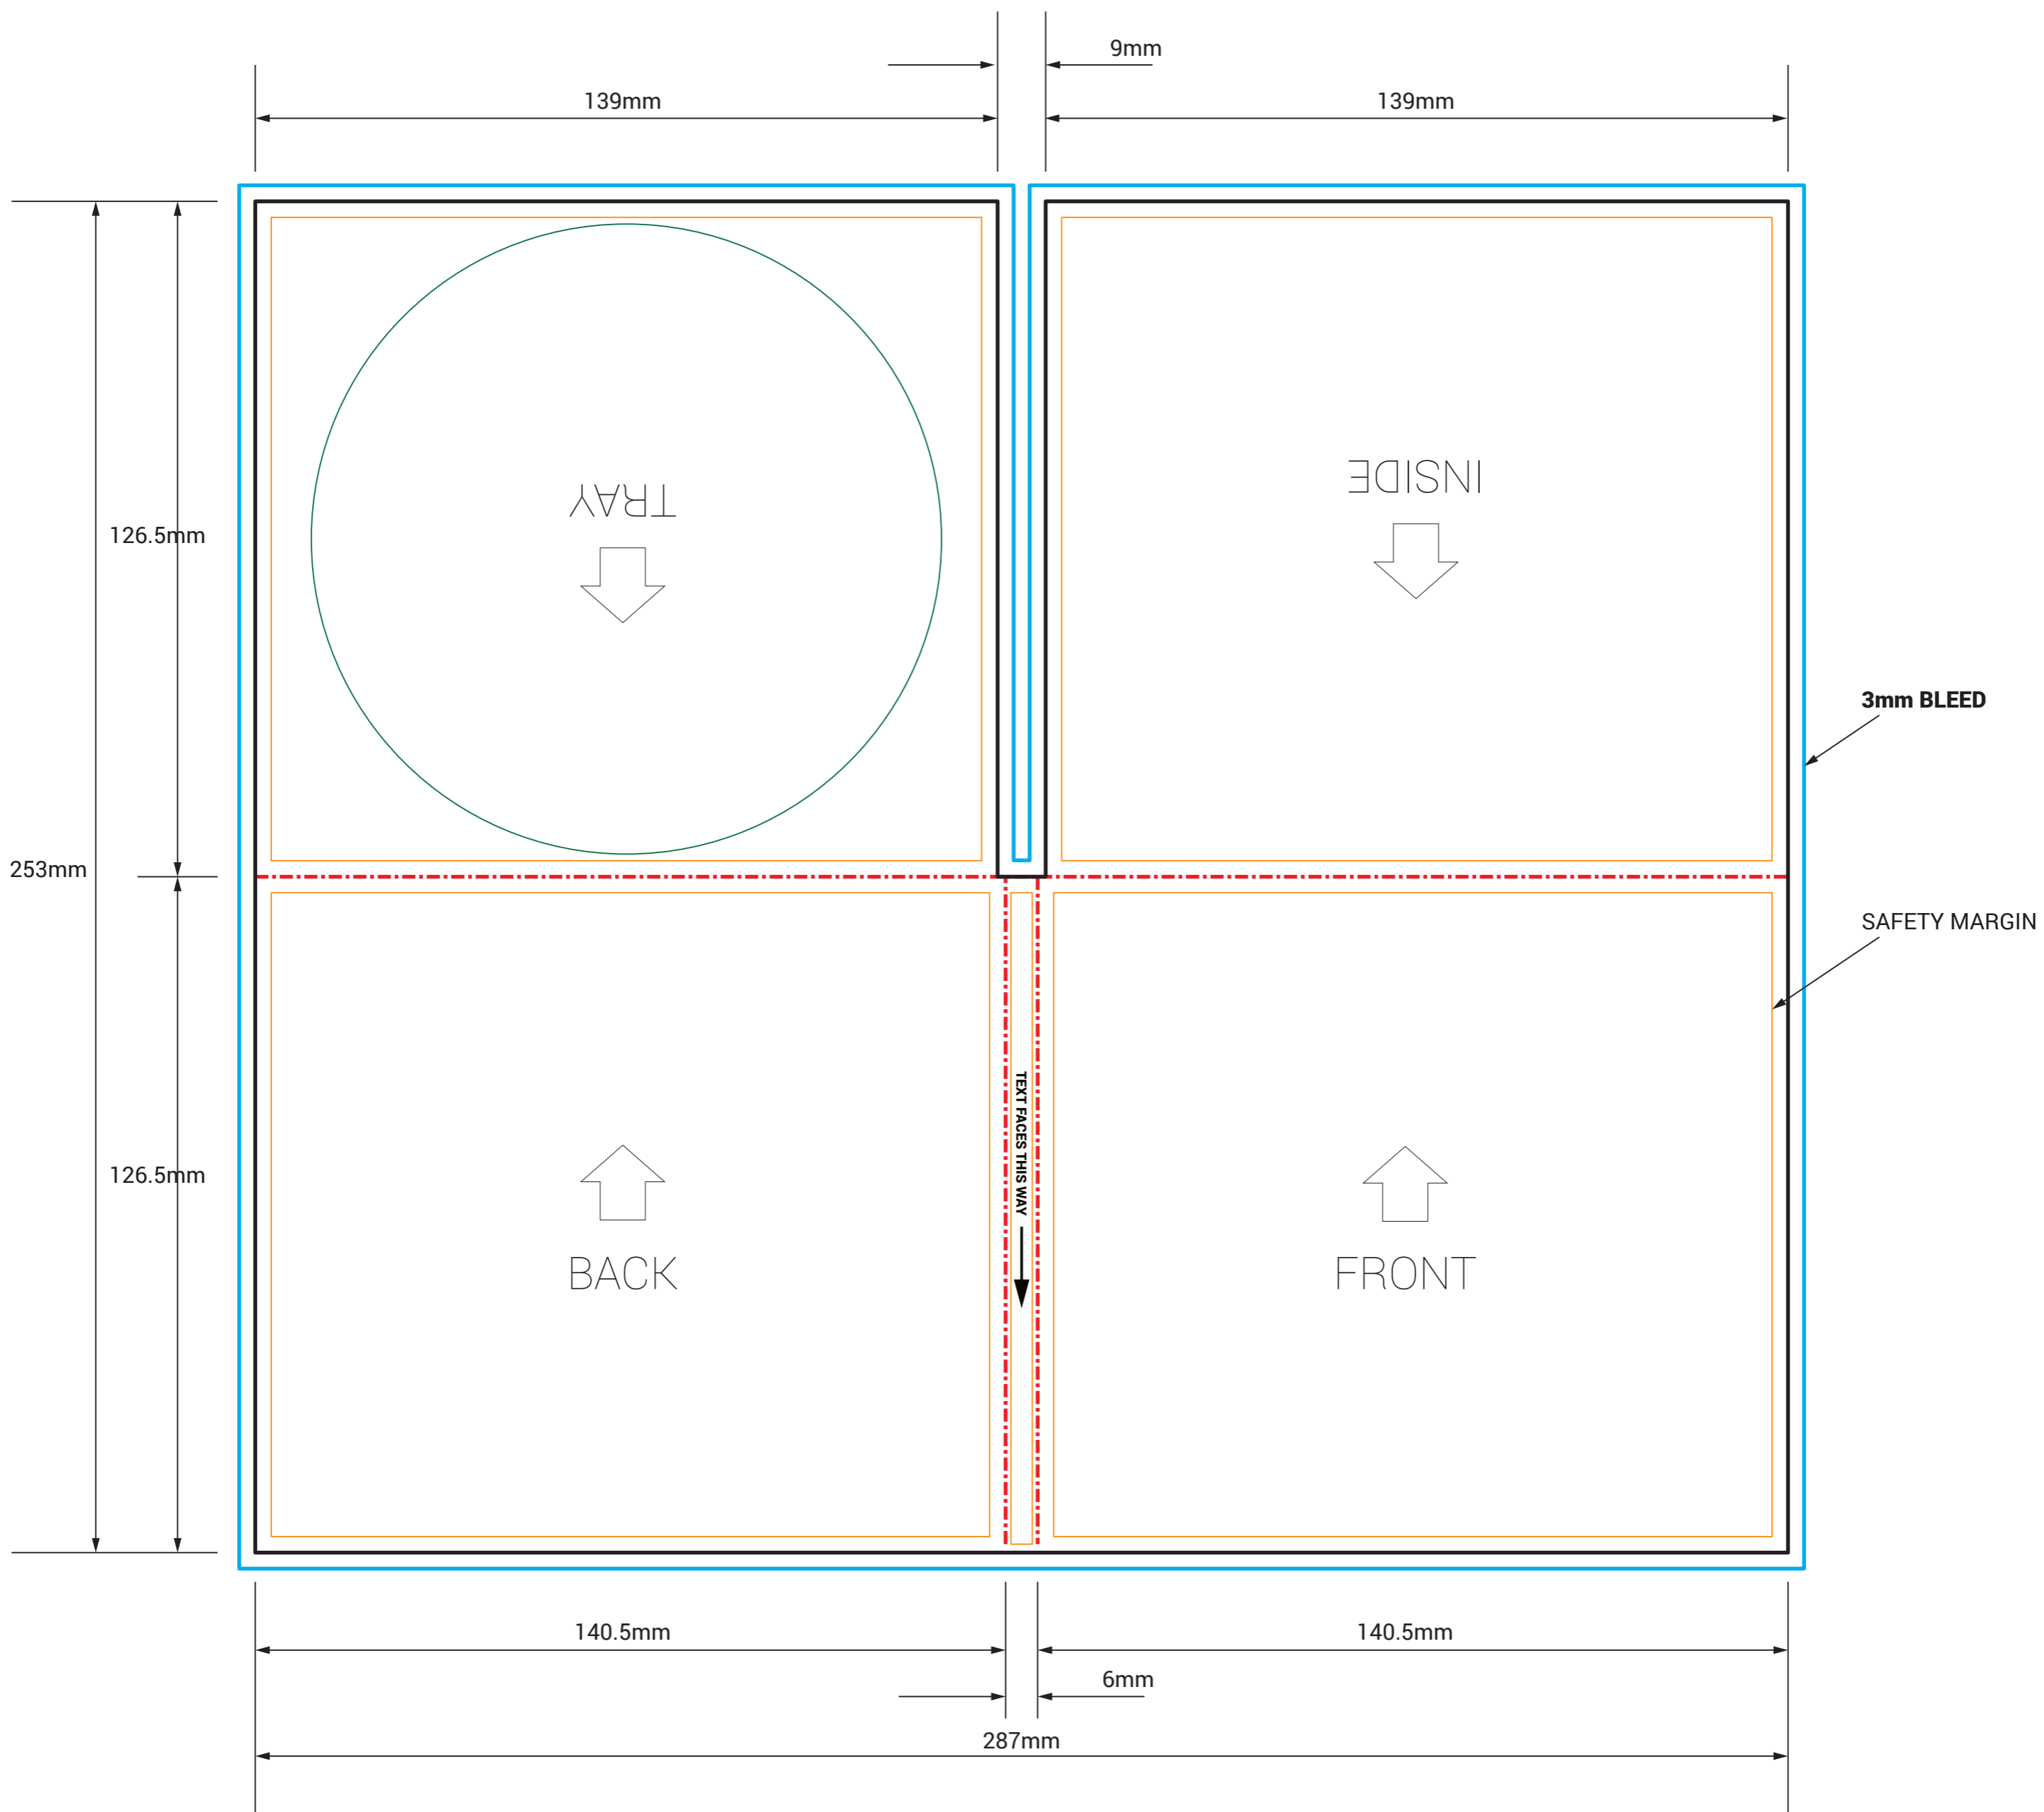

4 PANEL DIGICASE STANDARD OR OPEN PANEL

BLEED (293mm x 259mm) **CUT** (287mm x 253mm) **SAFETY MARGIN** (281mm x 247mm)

DO NOT INCLUDE THE TEMPLATE OR ANY EXTRA NON-PRINT INFO IN THE FINAL PRINT READY PDF ART FILE.

IMPORTANT

- IMPORTANT INFO SHOULD MUST BE INSIDE SAFETY MARGINS
- FINAL ART MUST HAVE 3MM BLEED ON EACH CUT EDGE
- FINAL ART MUST BE CMYK AND 300 DPI
- PLEASE OUTLINE ALL FONTS
- SAVE ART AS PRINT READY PDF (Acrobat 6.0 (PDF 1.5) or higher)

- CUT
- FOLD
- BLEED
- SAFETY
- TRAY