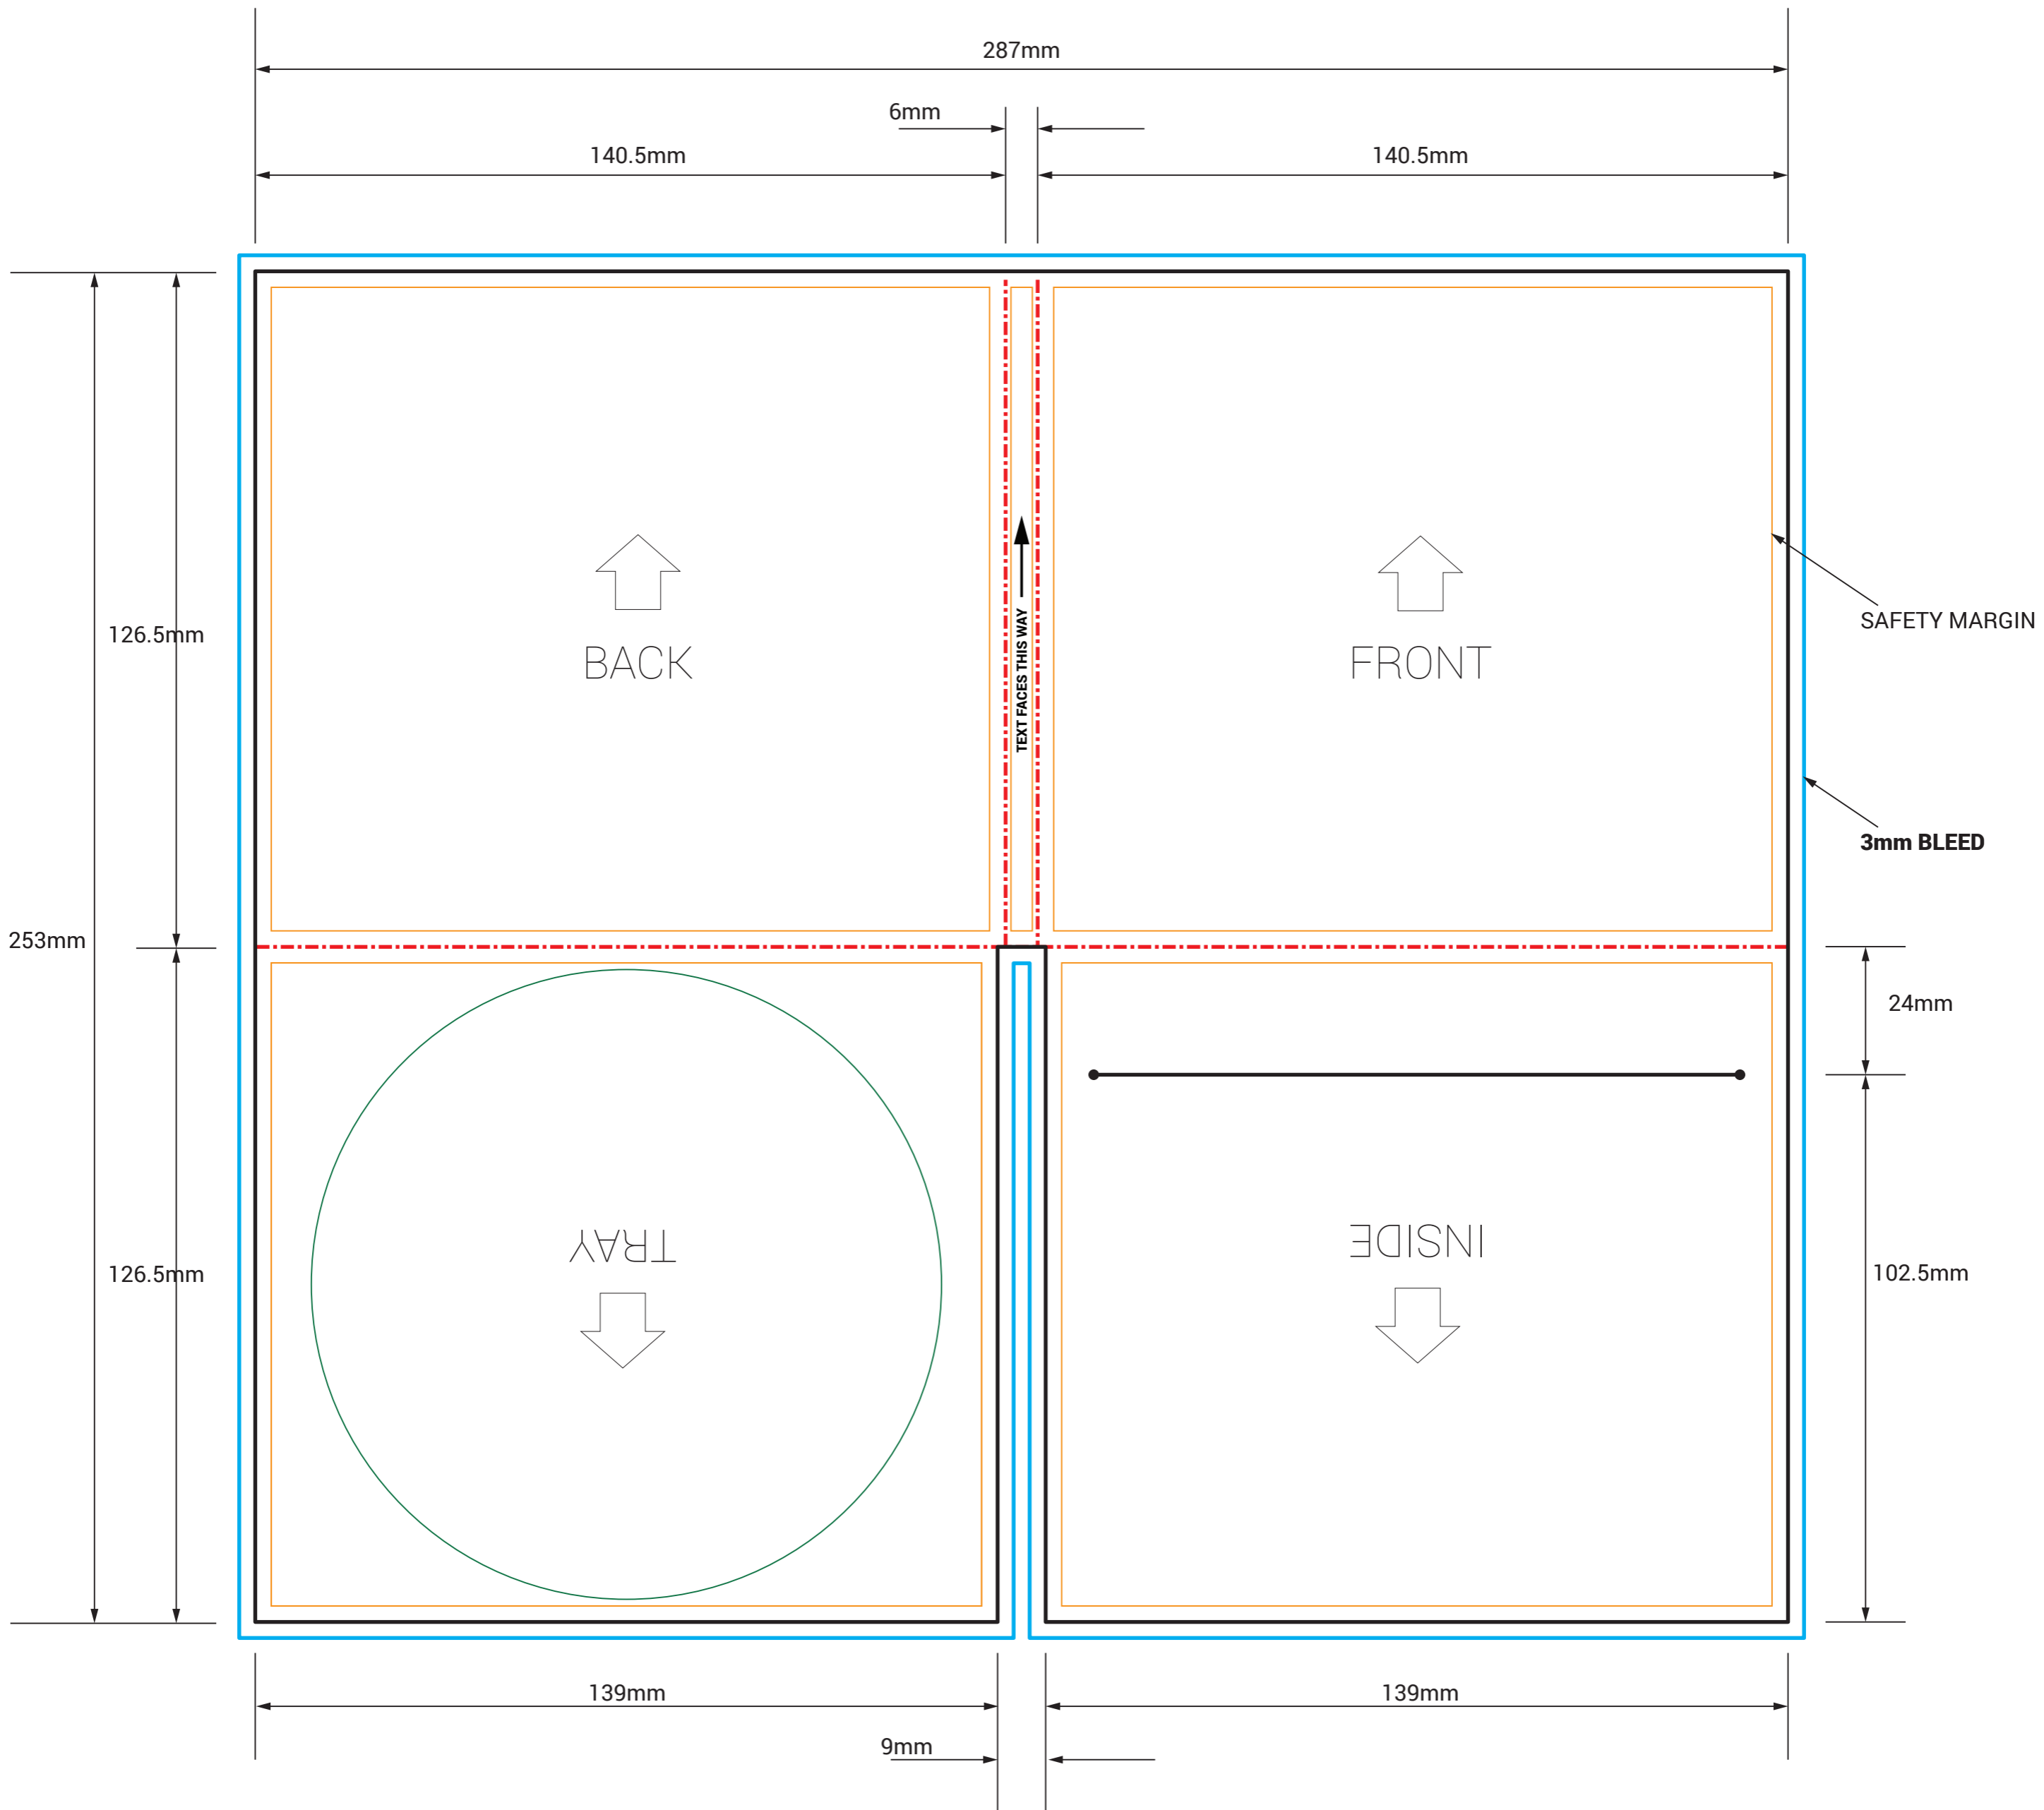

# 4 PANEL DIGICASE WITH BOOKLET SLIT

<b>BLEED</b> (293mm x 259mm)	<b>CUT</b> (287mm x 253mm)	<b>SAFETY MARGIN</b> (281mm x 247mm)
---------------------------------	-------------------------------	---

**DO NOT INCLUDE THE TEMPLATE OR ANY EXTRA NON-PRINT INFO IN THE FINAL PRINT READY PDF ART FILE.**