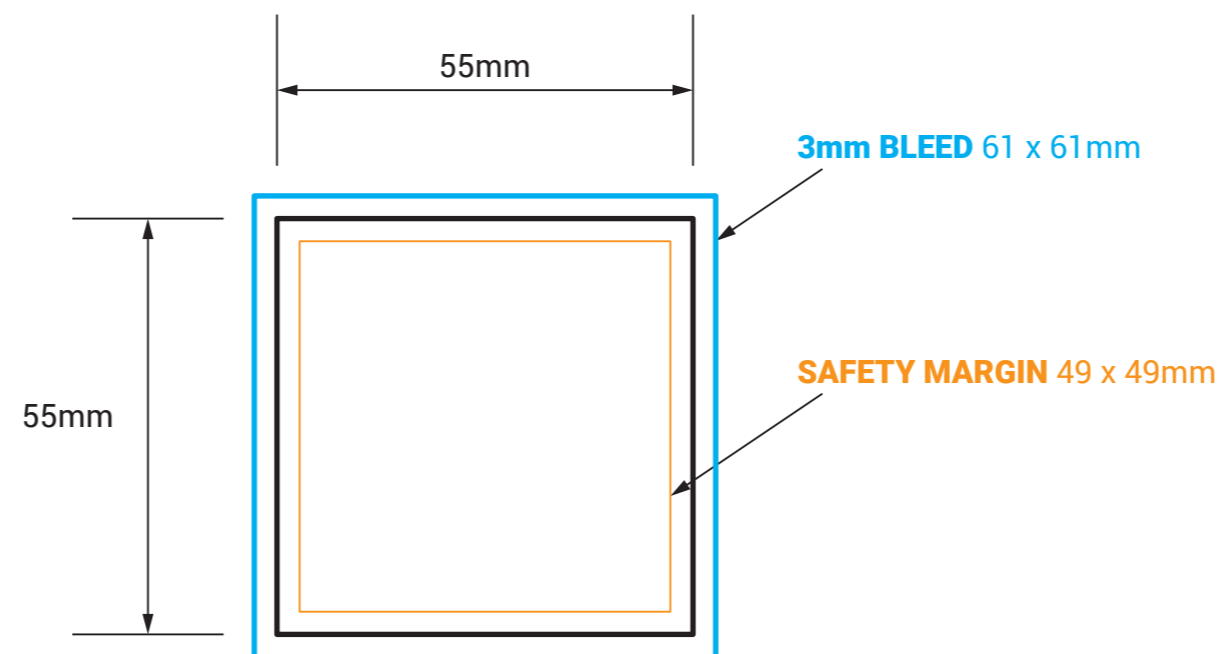

# BUSINESS CARD 55x55mm

**!** DO NOT INCLUDE THE TEMPLATE OR ANY OTHER NON-PRINT INFO IN THE FINAL PRINT READY PDF ART FILE.

#### IMPORTANT

- IMPORTANT INFO SHOULD MUST BE INSIDE **SAFETY MARGINS**
- FINAL ART MUST HAVE **3MM BLEED** ON EACH CUT EDGE
- FINAL ART MUST BE CMYK AND 300 DPI
- PLEASE OUTLINE ALL FONTS
- SAVE ART AS PRINT READY PDF (Acrobat 6.0 (PDF 1.5) or higher)