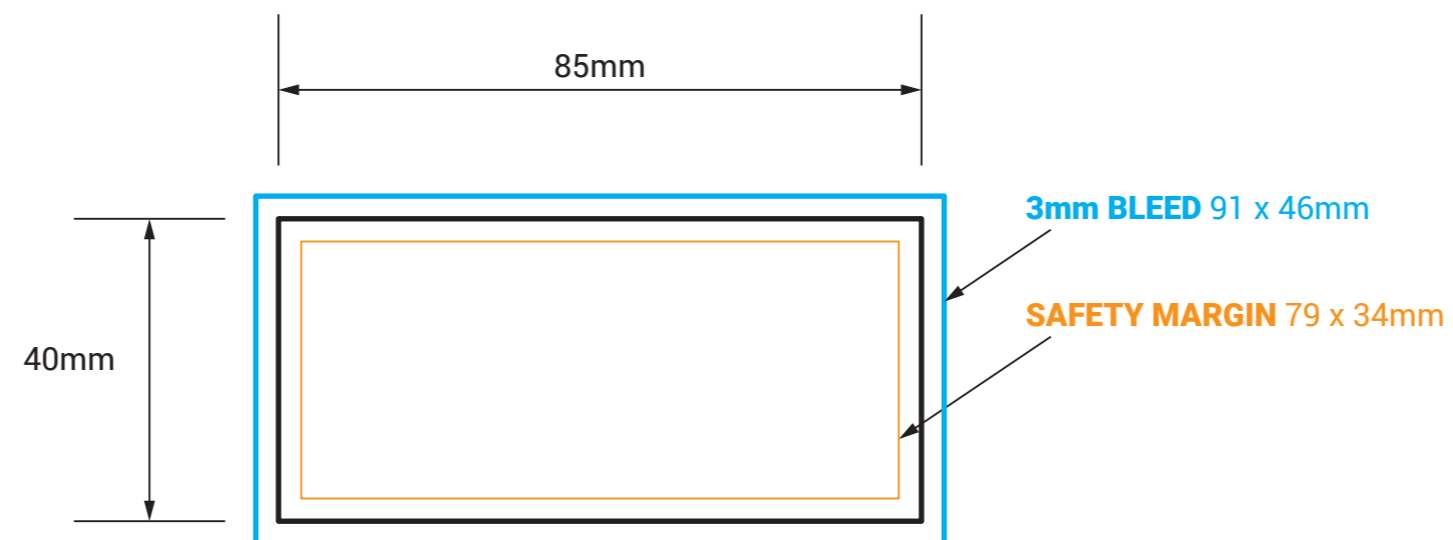

BUSINESS CARD 85x40mm

! DO NOT INCLUDE THE TEMPLATE OR ANY OTHER NON-PRINT INFO IN THE FINAL PRINT READY PDF ART FILE.

IMPORTANT

- IMPORTANT INFO SHOULD MUST BE INSIDE SAFETY MARGINS
- FINAL ART MUST HAVE 3MM BLEED ON EACH CUT EDGE
- FINAL ART MUST BE CMYK AND 300 DPI
- PLEASE OUTLINE ALL FONTS
- SAVE ART AS PRINT READY PDF (Acrobat 6.0 (PDF 1.5) or higher)