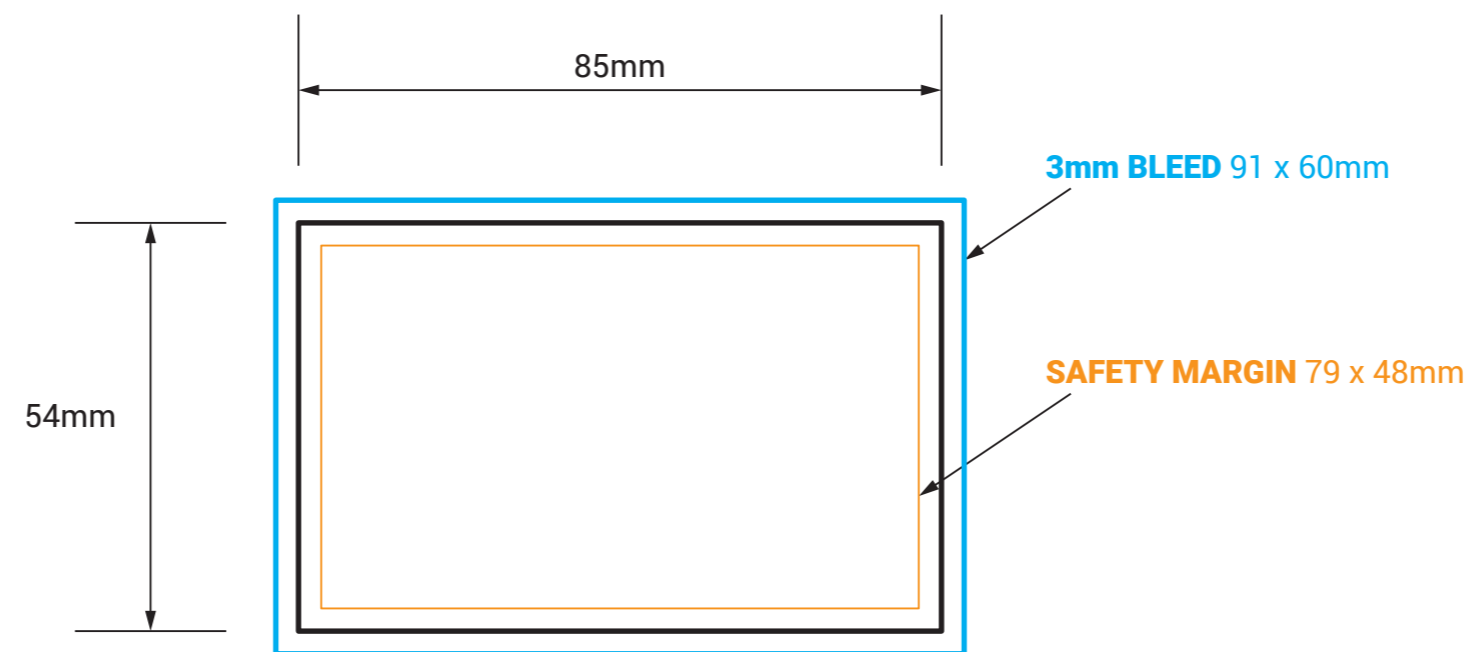

BUSINESS CARD 85x54mm

! DO NOT INCLUDE THE TEMPLATE OR ANY OTHER NON-PRINT INFO IN THE FINAL PRINT READY PDF ART FILE.

IMPORTANT

- IMPORTANT INFO SHOULD MUST BE INSIDE **SAFETY MARGINS**
- FINAL ART MUST HAVE **3MM BLEED** ON EACH CUT EDGE
- FINAL ART MUST BE CMYK AND 300 DPI
- PLEASE OUTLINE ALL FONTS
- SAVE ART AS PRINT READY PDF (Acrobat 6.0 (PDF 1.5) or higher)