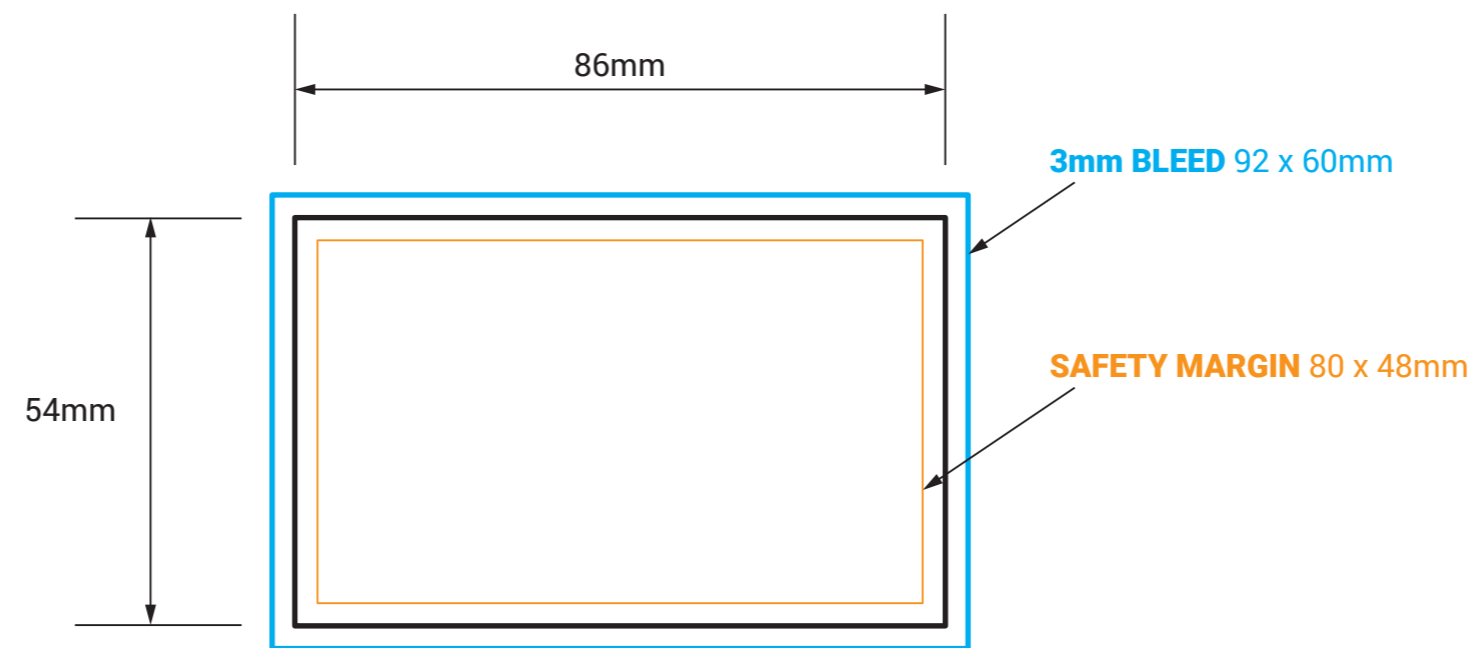

BUSINESS CARD 86x54mm

! DO NOT INCLUDE THE TEMPLATE OR ANY OTHER NON-PRINT INFO IN THE FINAL PRINT READY PDF ART FILE.

IMPORTANT

- IMPORTANT INFO SHOULD MUST BE INSIDE SAFETY MARGINS
- FINAL ART MUST HAVE 3MM BLEED ON EACH CUT EDGE
- FINAL ART MUST BE CMYK AND 300 DPI
- PLEASE OUTLINE ALL FONTS
- SAVE ART AS PRINT READY PDF (Acrobat 6.0 (PDF 1.5) or higher)