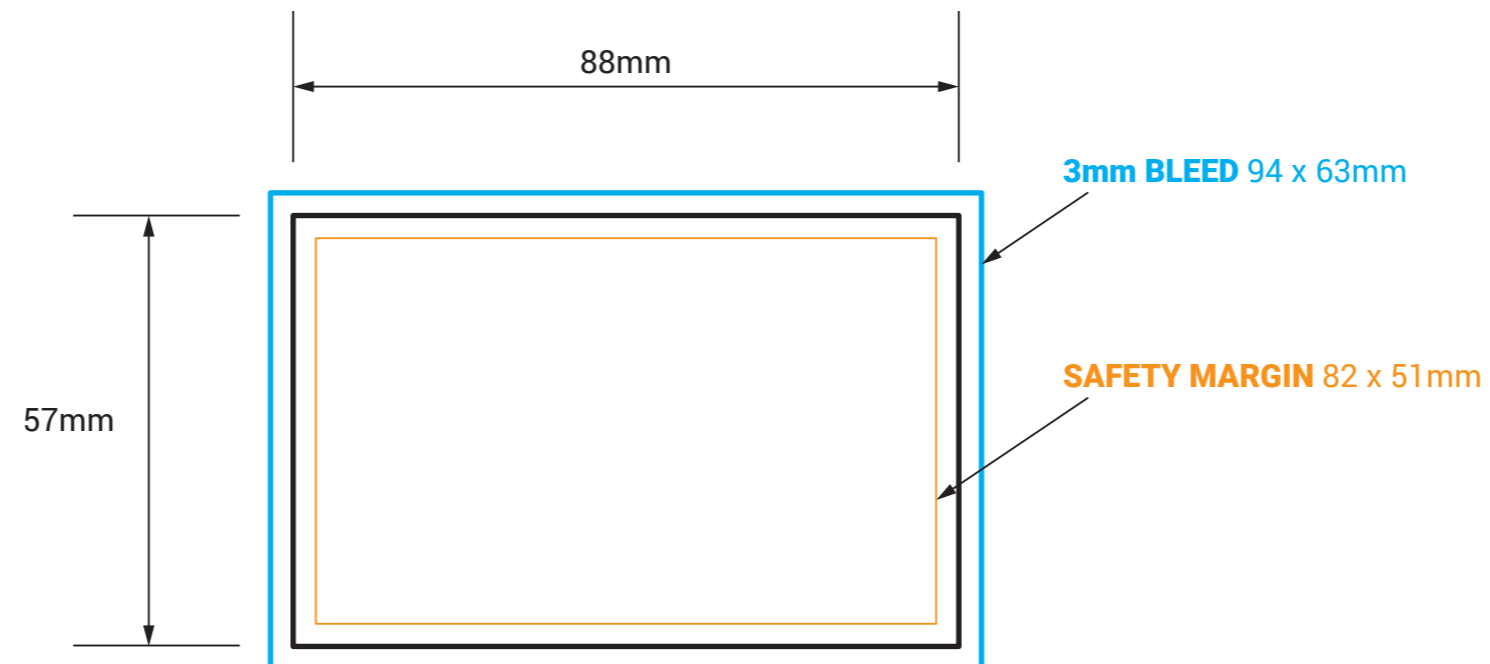

BUSINESS CARD 88x57mm

! DO NOT INCLUDE THE TEMPLATE OR ANY OTHER NON-PRINT INFO IN THE FINAL PRINT READY PDF ART FILE.

IMPORTANT

- IMPORTANT INFO SHOULD MUST BE INSIDE **SAFETY MARGINS**
- FINAL ART MUST HAVE **3MM BLEED** ON EACH CUT EDGE
- FINAL ART MUST BE CMYK AND 300 DPI
- PLEASE OUTLINE ALL FONTS
- SAVE ART AS PRINT READY PDF (Acrobat 6.0 (PDF 1.5) or higher)