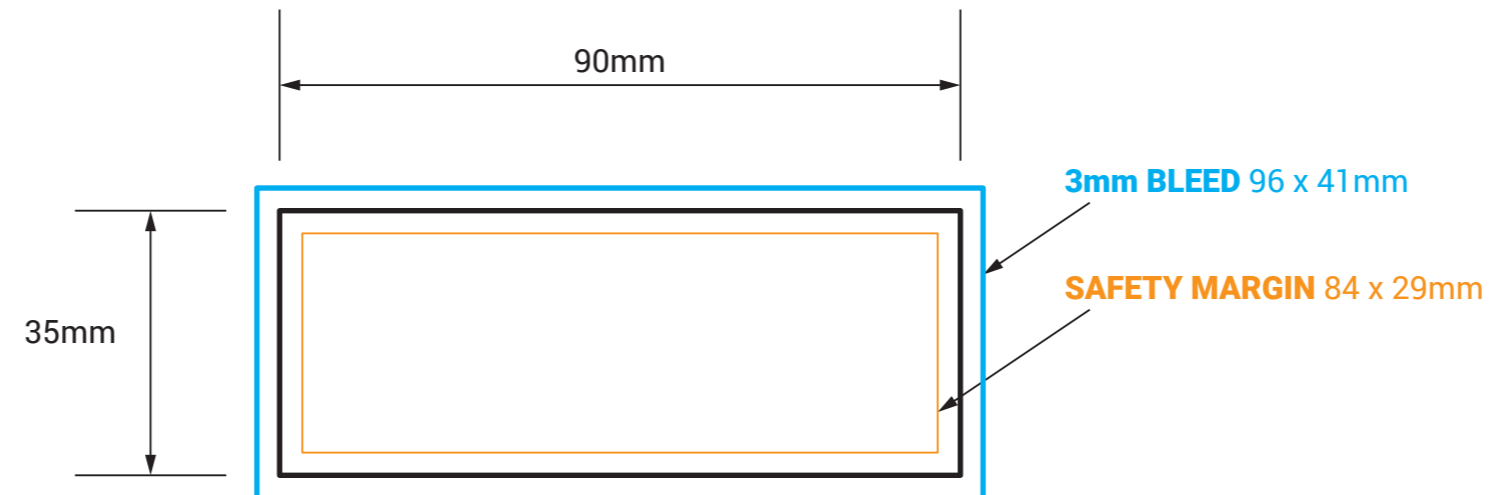

BUSINESS CARD 90x35mm

! DO NOT INCLUDE THE TEMPLATE OR ANY OTHER NON-PRINT INFO IN THE FINAL PRINT READY PDF ART FILE.

IMPORTANT

- IMPORTANT INFO SHOULD MUST BE INSIDE **SAFETY MARGINS**
- FINAL ART MUST HAVE **3MM BLEED** ON EACH CUT EDGE
- FINAL ART MUST BE CMYK AND 300 DPI
- PLEASE OUTLINE ALL FONTS
- SAVE ART AS PRINT READY PDF (Acrobat 6.0 (PDF 1.5) or higher)