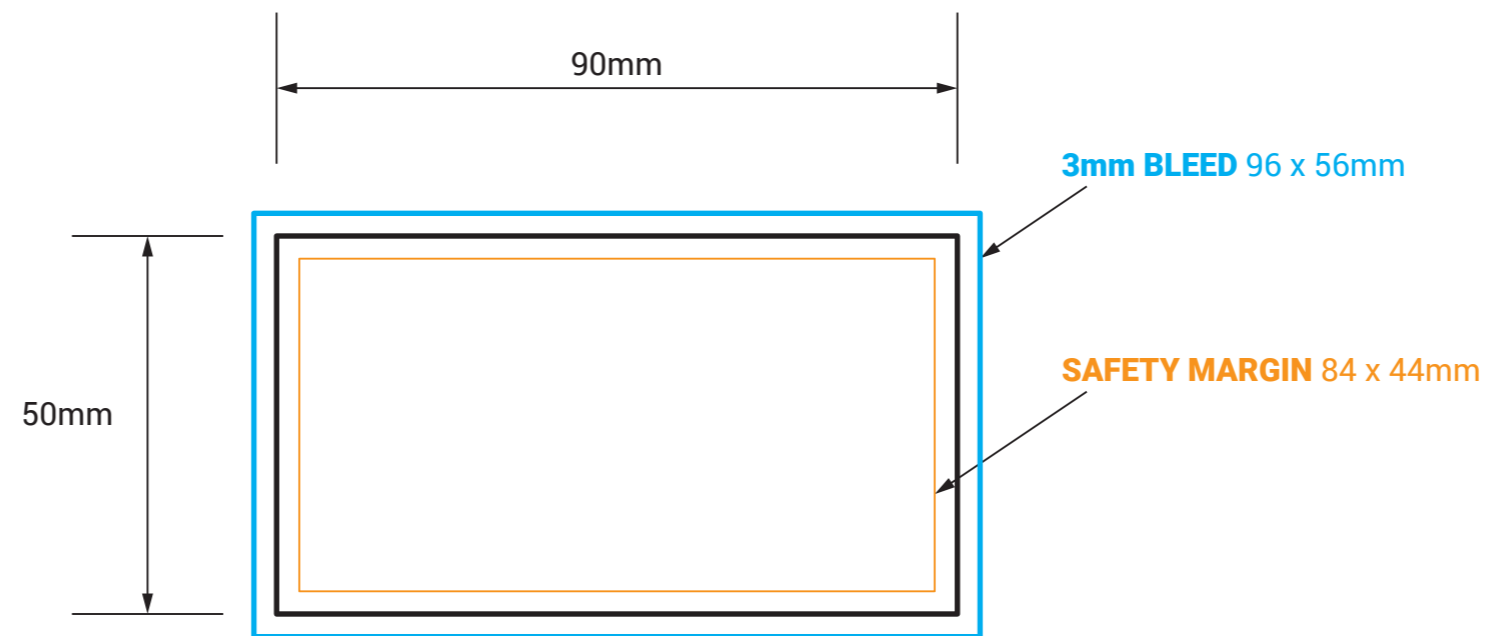

# BUSINESS CARD 90x50mm

**!** DO NOT INCLUDE THE TEMPLATE OR ANY OTHER NON-PRINT INFO IN THE FINAL PRINT READY PDF ART FILE.

## IMPORTANT

- IMPORTANT INFO SHOULD MUST BE INSIDE SAFETY MARGINS
- FINAL ART MUST HAVE 3MM BLEED ON EACH CUT EDGE
- FINAL ART MUST BE CMYK AND 300 DPI
- PLEASE OUTLINE ALL FONTS
- SAVE ART AS PRINT READY PDF (Acrobat 6.0 (PDF 1.5) or higher)