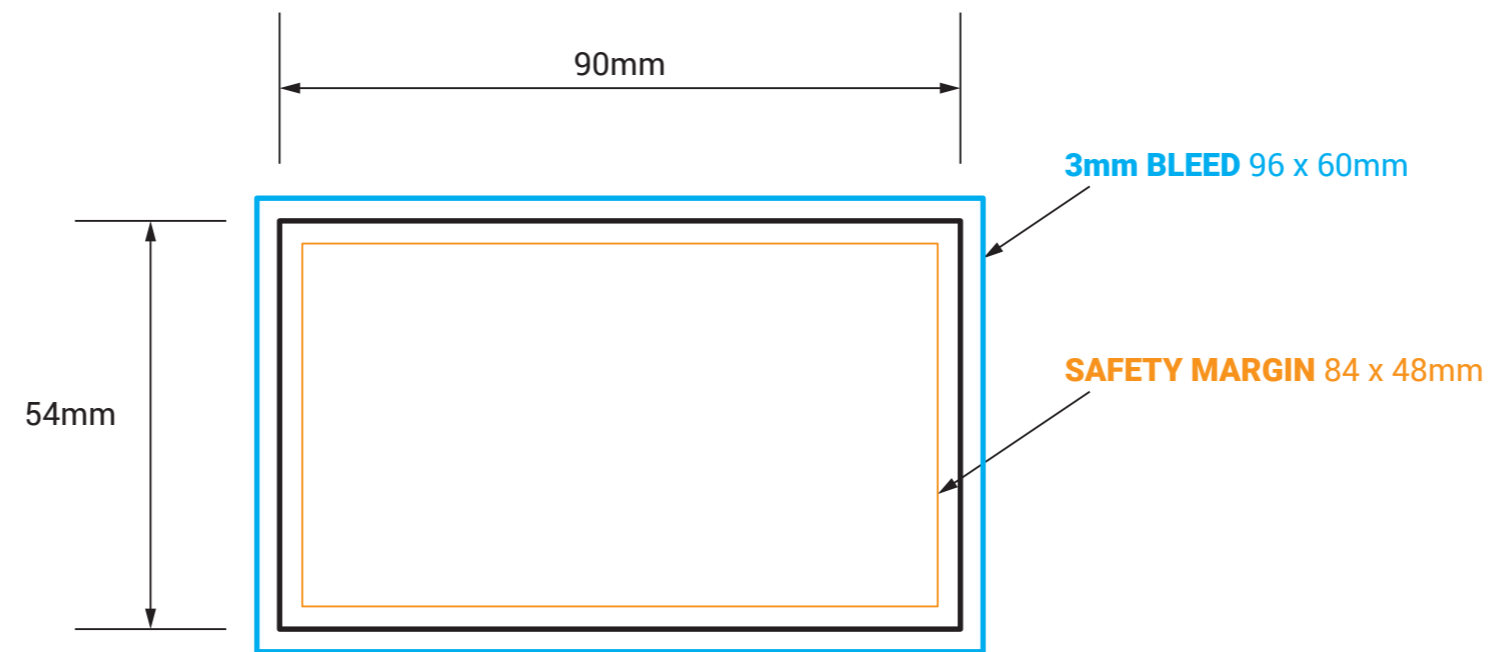

BUSINESS CARD 90x54mm

! DO NOT INCLUDE THE TEMPLATE OR ANY OTHER NON-PRINT INFO IN THE FINAL PRINT READY PDF ART FILE.

IMPORTANT

- IMPORTANT INFO SHOULD MUST BE INSIDE SAFETY MARGINS
- FINAL ART MUST HAVE 3MM BLEED ON EACH CUT EDGE
- FINAL ART MUST BE CMYK AND 300 DPI
- PLEASE OUTLINE ALL FONTS
- SAVE ART AS PRINT READY PDF (Acrobat 6.0 (PDF 1.5) or higher)