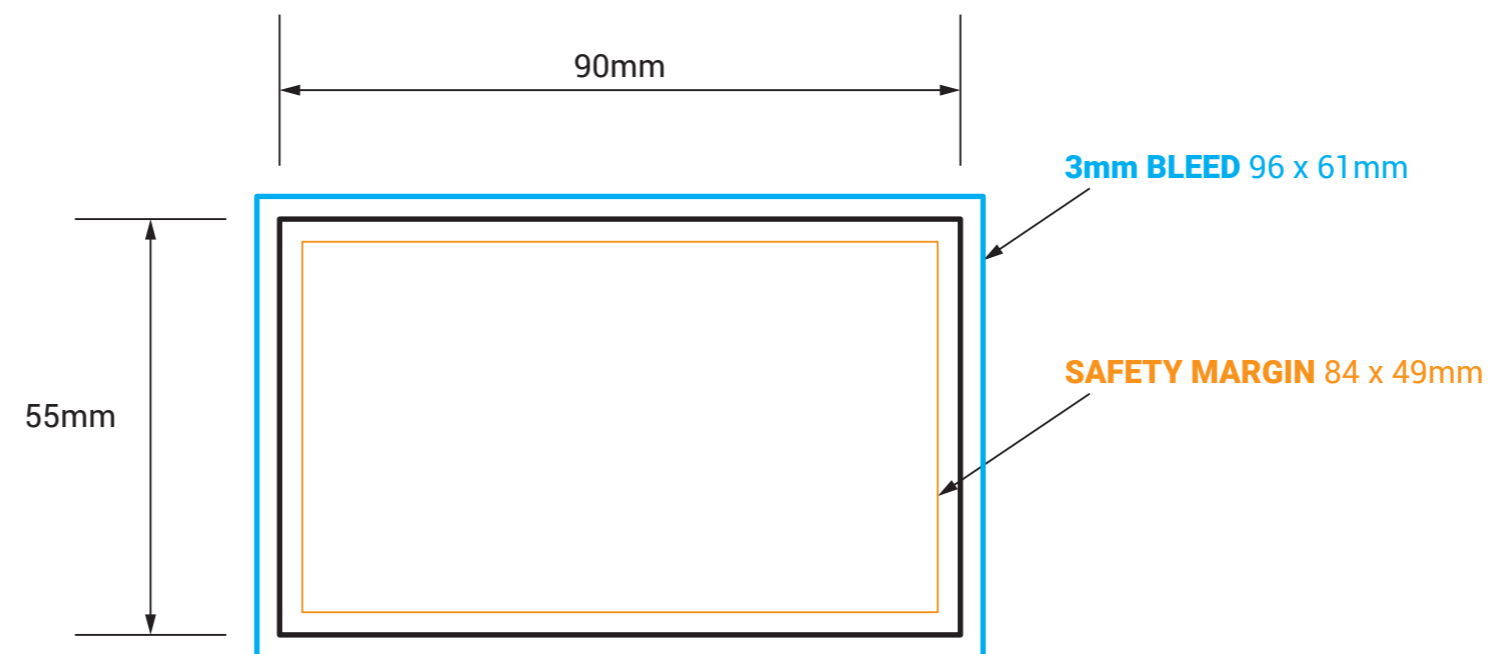

BUSINESS CARD 90x55mm

! DO NOT INCLUDE THE TEMPLATE OR ANY OTHER NON-PRINT INFO IN THE FINAL PRINT READY PDF ART FILE.

IMPORTANT

- IMPORTANT INFO SHOULD MUST BE INSIDE SAFETY MARGINS
- FINAL ART MUST HAVE 3MM BLEED ON EACH CUT EDGE
- FINAL ART MUST BE CMYK AND 300 DPI
- PLEASE OUTLINE ALL FONTS
- SAVE ART AS PRINT READY PDF (Acrobat 6.0 (PDF 1.5) or higher)