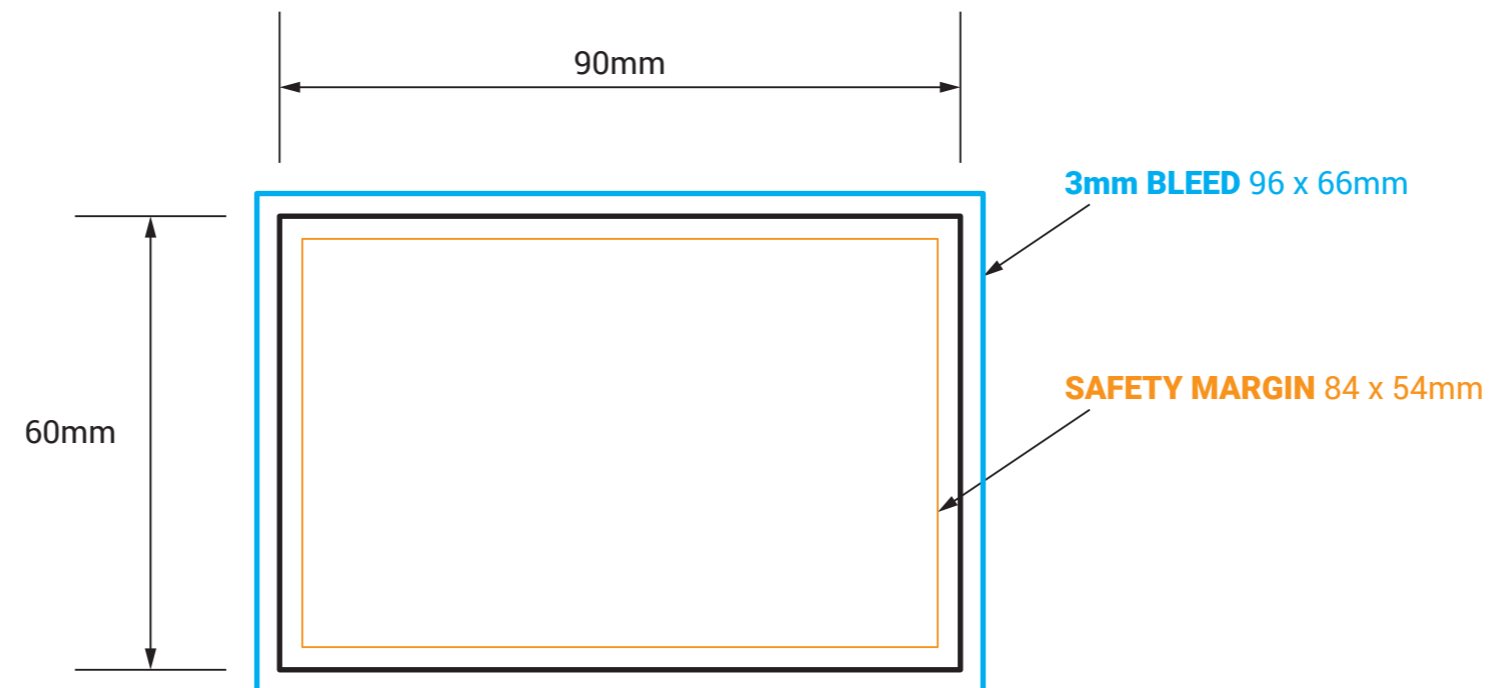

BUSINESS CARD 90x60mm

! DO NOT INCLUDE THE TEMPLATE OR ANY OTHER NON-PRINT INFO IN THE FINAL PRINT READY PDF ART FILE.

IMPORTANT

- IMPORTANT INFO SHOULD MUST BE INSIDE SAFETY MARGINS
- FINAL ART MUST HAVE 3MM BLEED ON EACH CUT EDGE
- FINAL ART MUST BE CMYK AND 300 DPI
- PLEASE OUTLINE ALL FONTS
- SAVE ART AS PRINT READY PDF (Acrobat 6.0 (PDF 1.5) or higher)