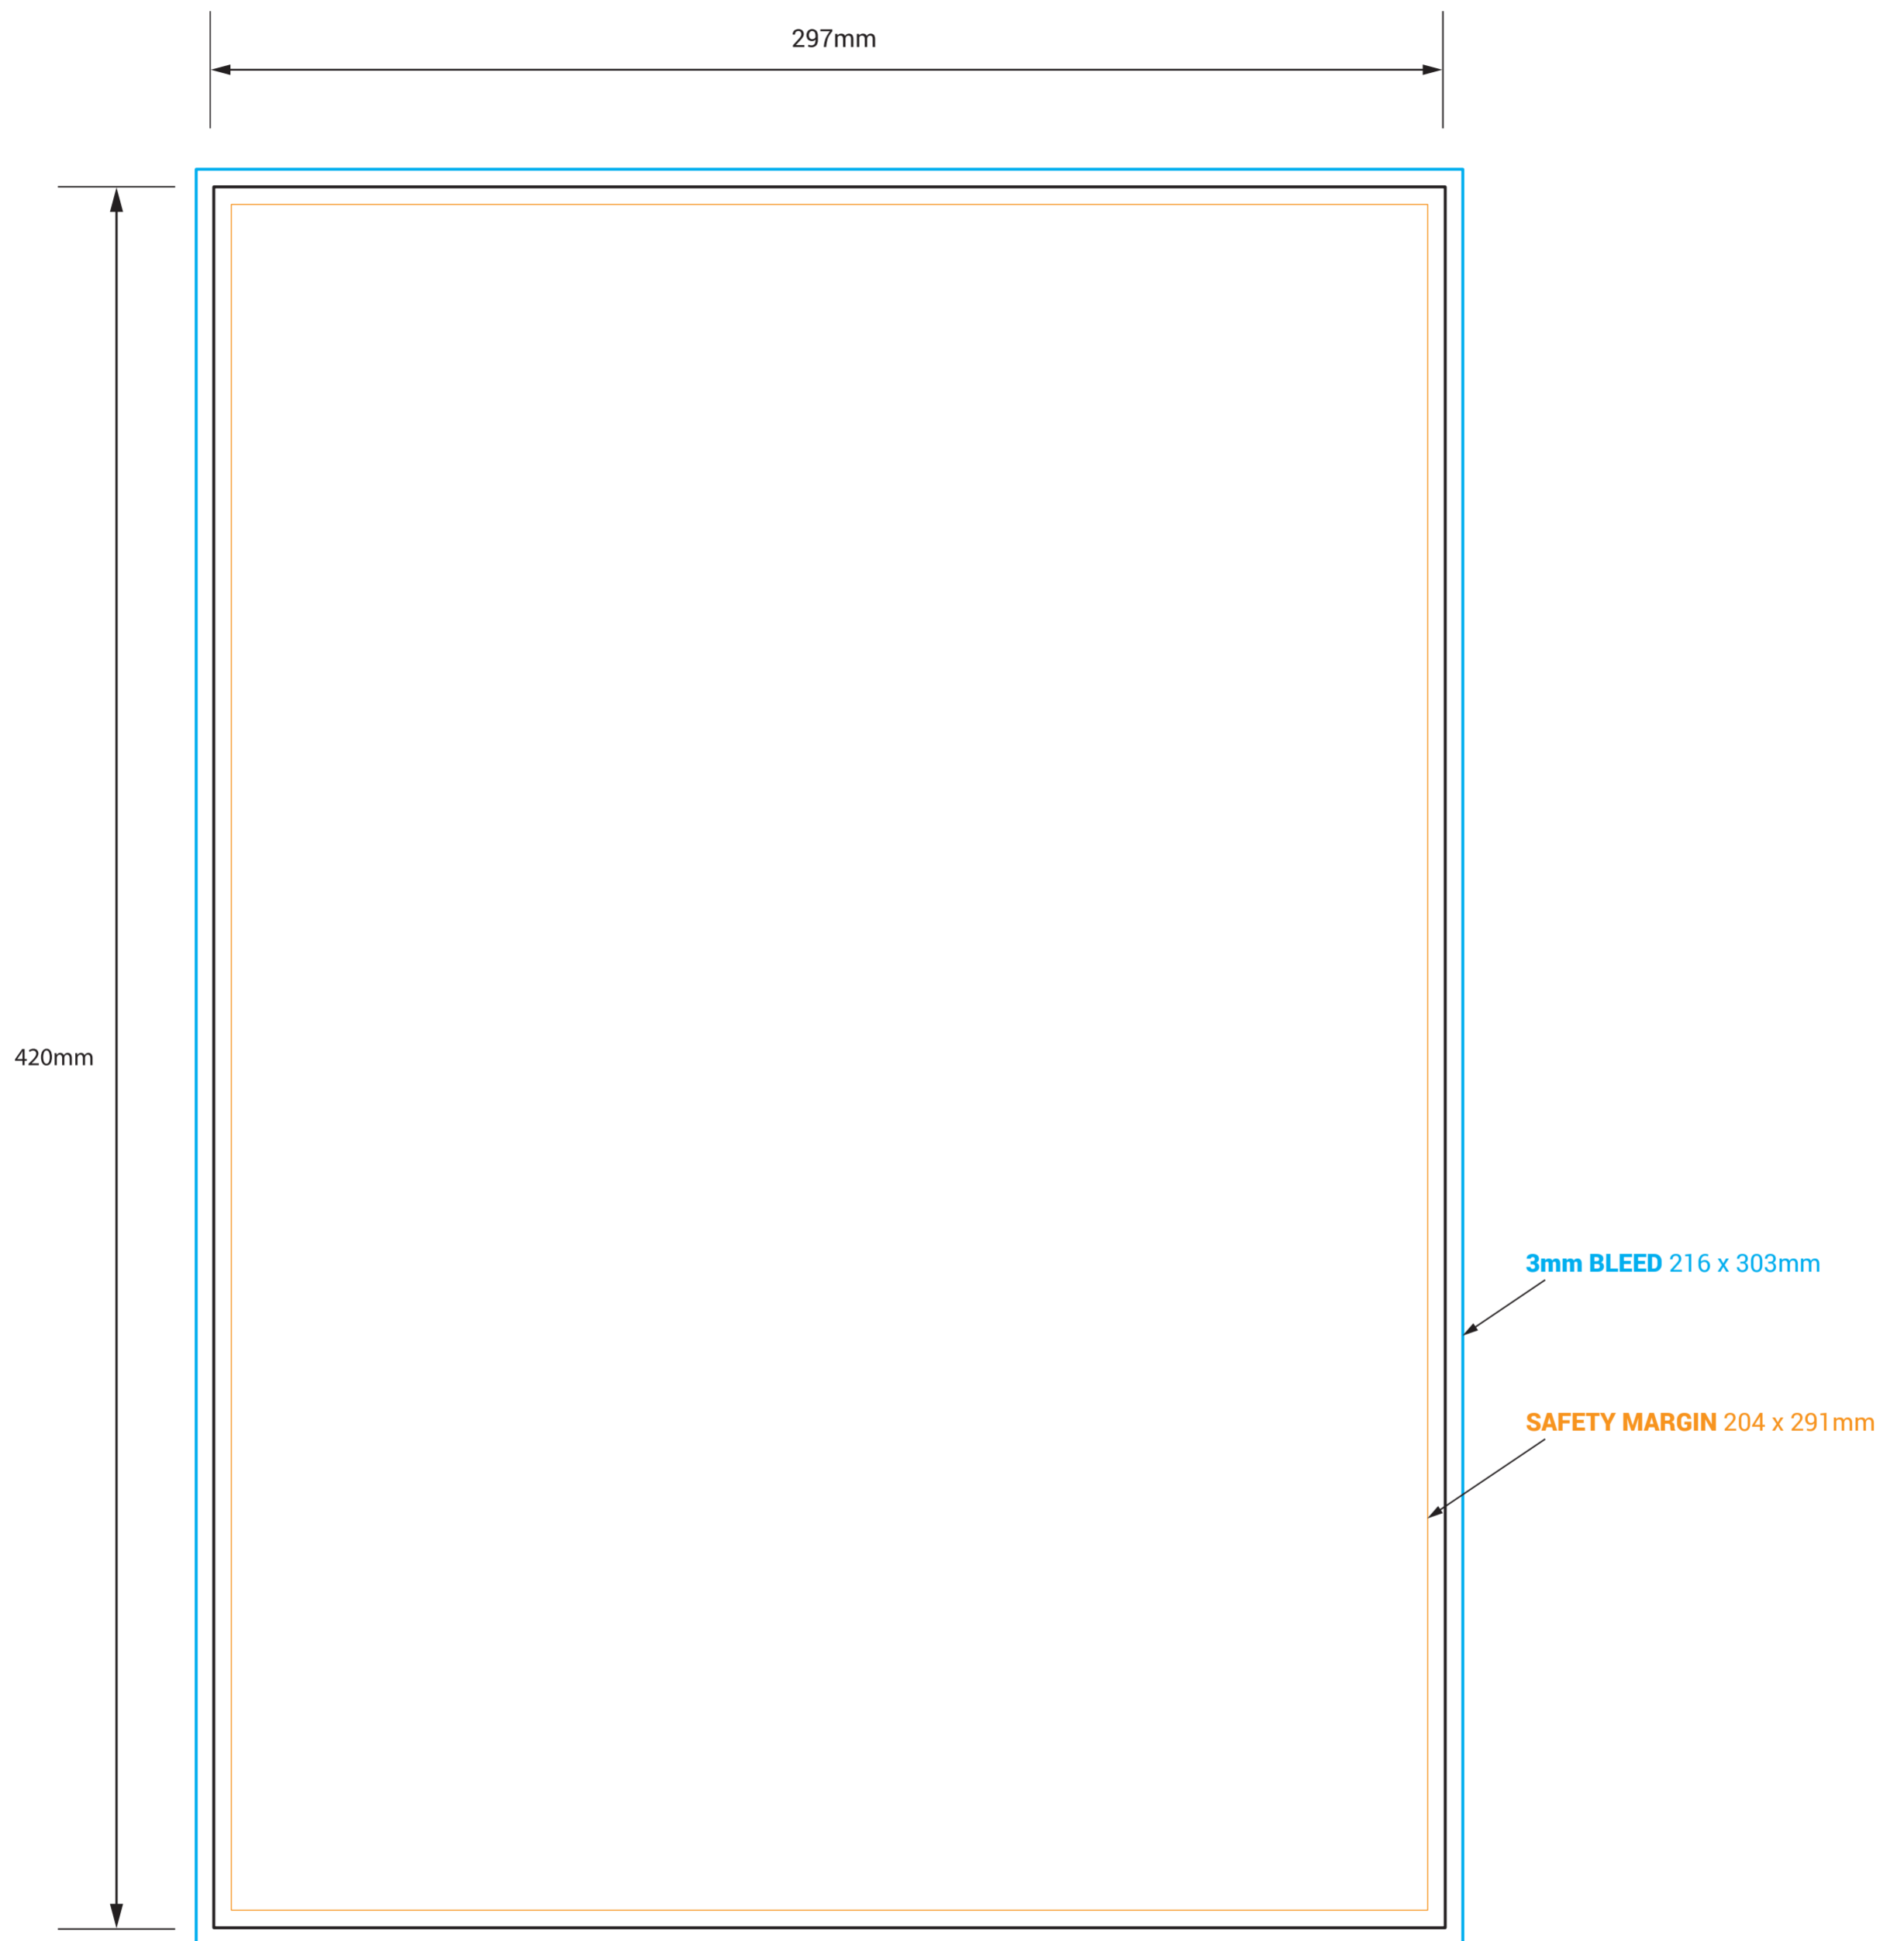

# POSTER A4 - SINGLE OR DOUBLE SIDED

**!** DO NOT INCLUDE THE TEMPLATE OR ANY OTHER NON-PRINT INFO IN THE FINAL PRINT READY PDF ART FILE.

#### IMPORTANT

- IMPORTANT INFO SHOULD MUST BE INSIDE SAFETY MARGINS
- FINAL ART MUST HAVE 3MM BLEED ON EACH CUT EDGE
- FINAL ART MUST BE CMYK AND 300 DPI
- PLEASE OUTLINE ALL FONTS
- SAVE ART AS PRINT READY PDF (Acrobat 6.0 (PDF 1.5) or higher)