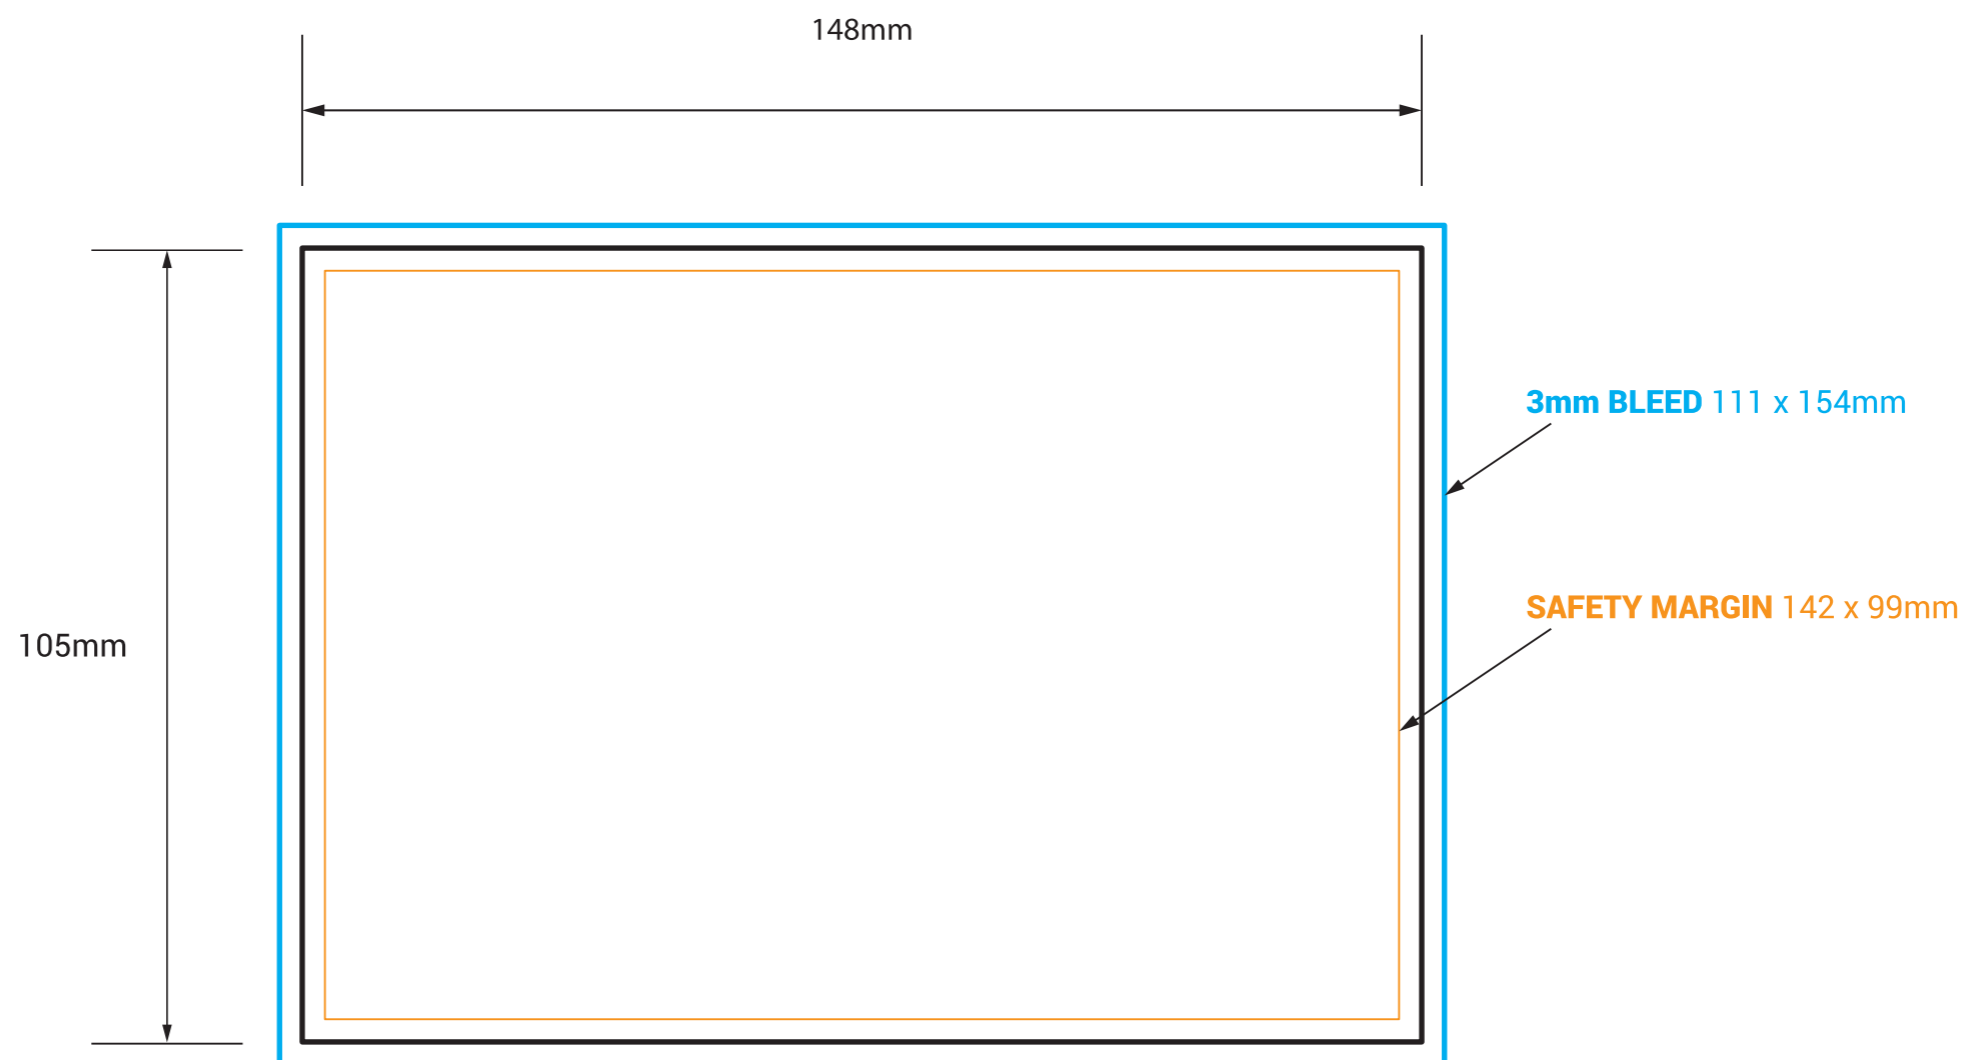

# POSTCARD A6 - PORTRAIT OR LANDSCAPE

**!** DO NOT INCLUDE THE TEMPLATE OR ANY OTHER NON-PRINT INFO IN THE FINAL PRINT READY PDF ART FILE.

#### IMPORTANT

- IMPORTANT INFO SHOULD MUST BE INSIDE SAFETY MARGINS
- FINAL ART MUST HAVE 3MM BLEED ON EACH CUT EDGE
- FINAL ART MUST BE CMYK AND 300 DPI
- PLEASE OUTLINE ALL FONTS
- SAVE ART AS PRINT READY PDF (Acrobat 6.0 (PDF 1.5) or higher)