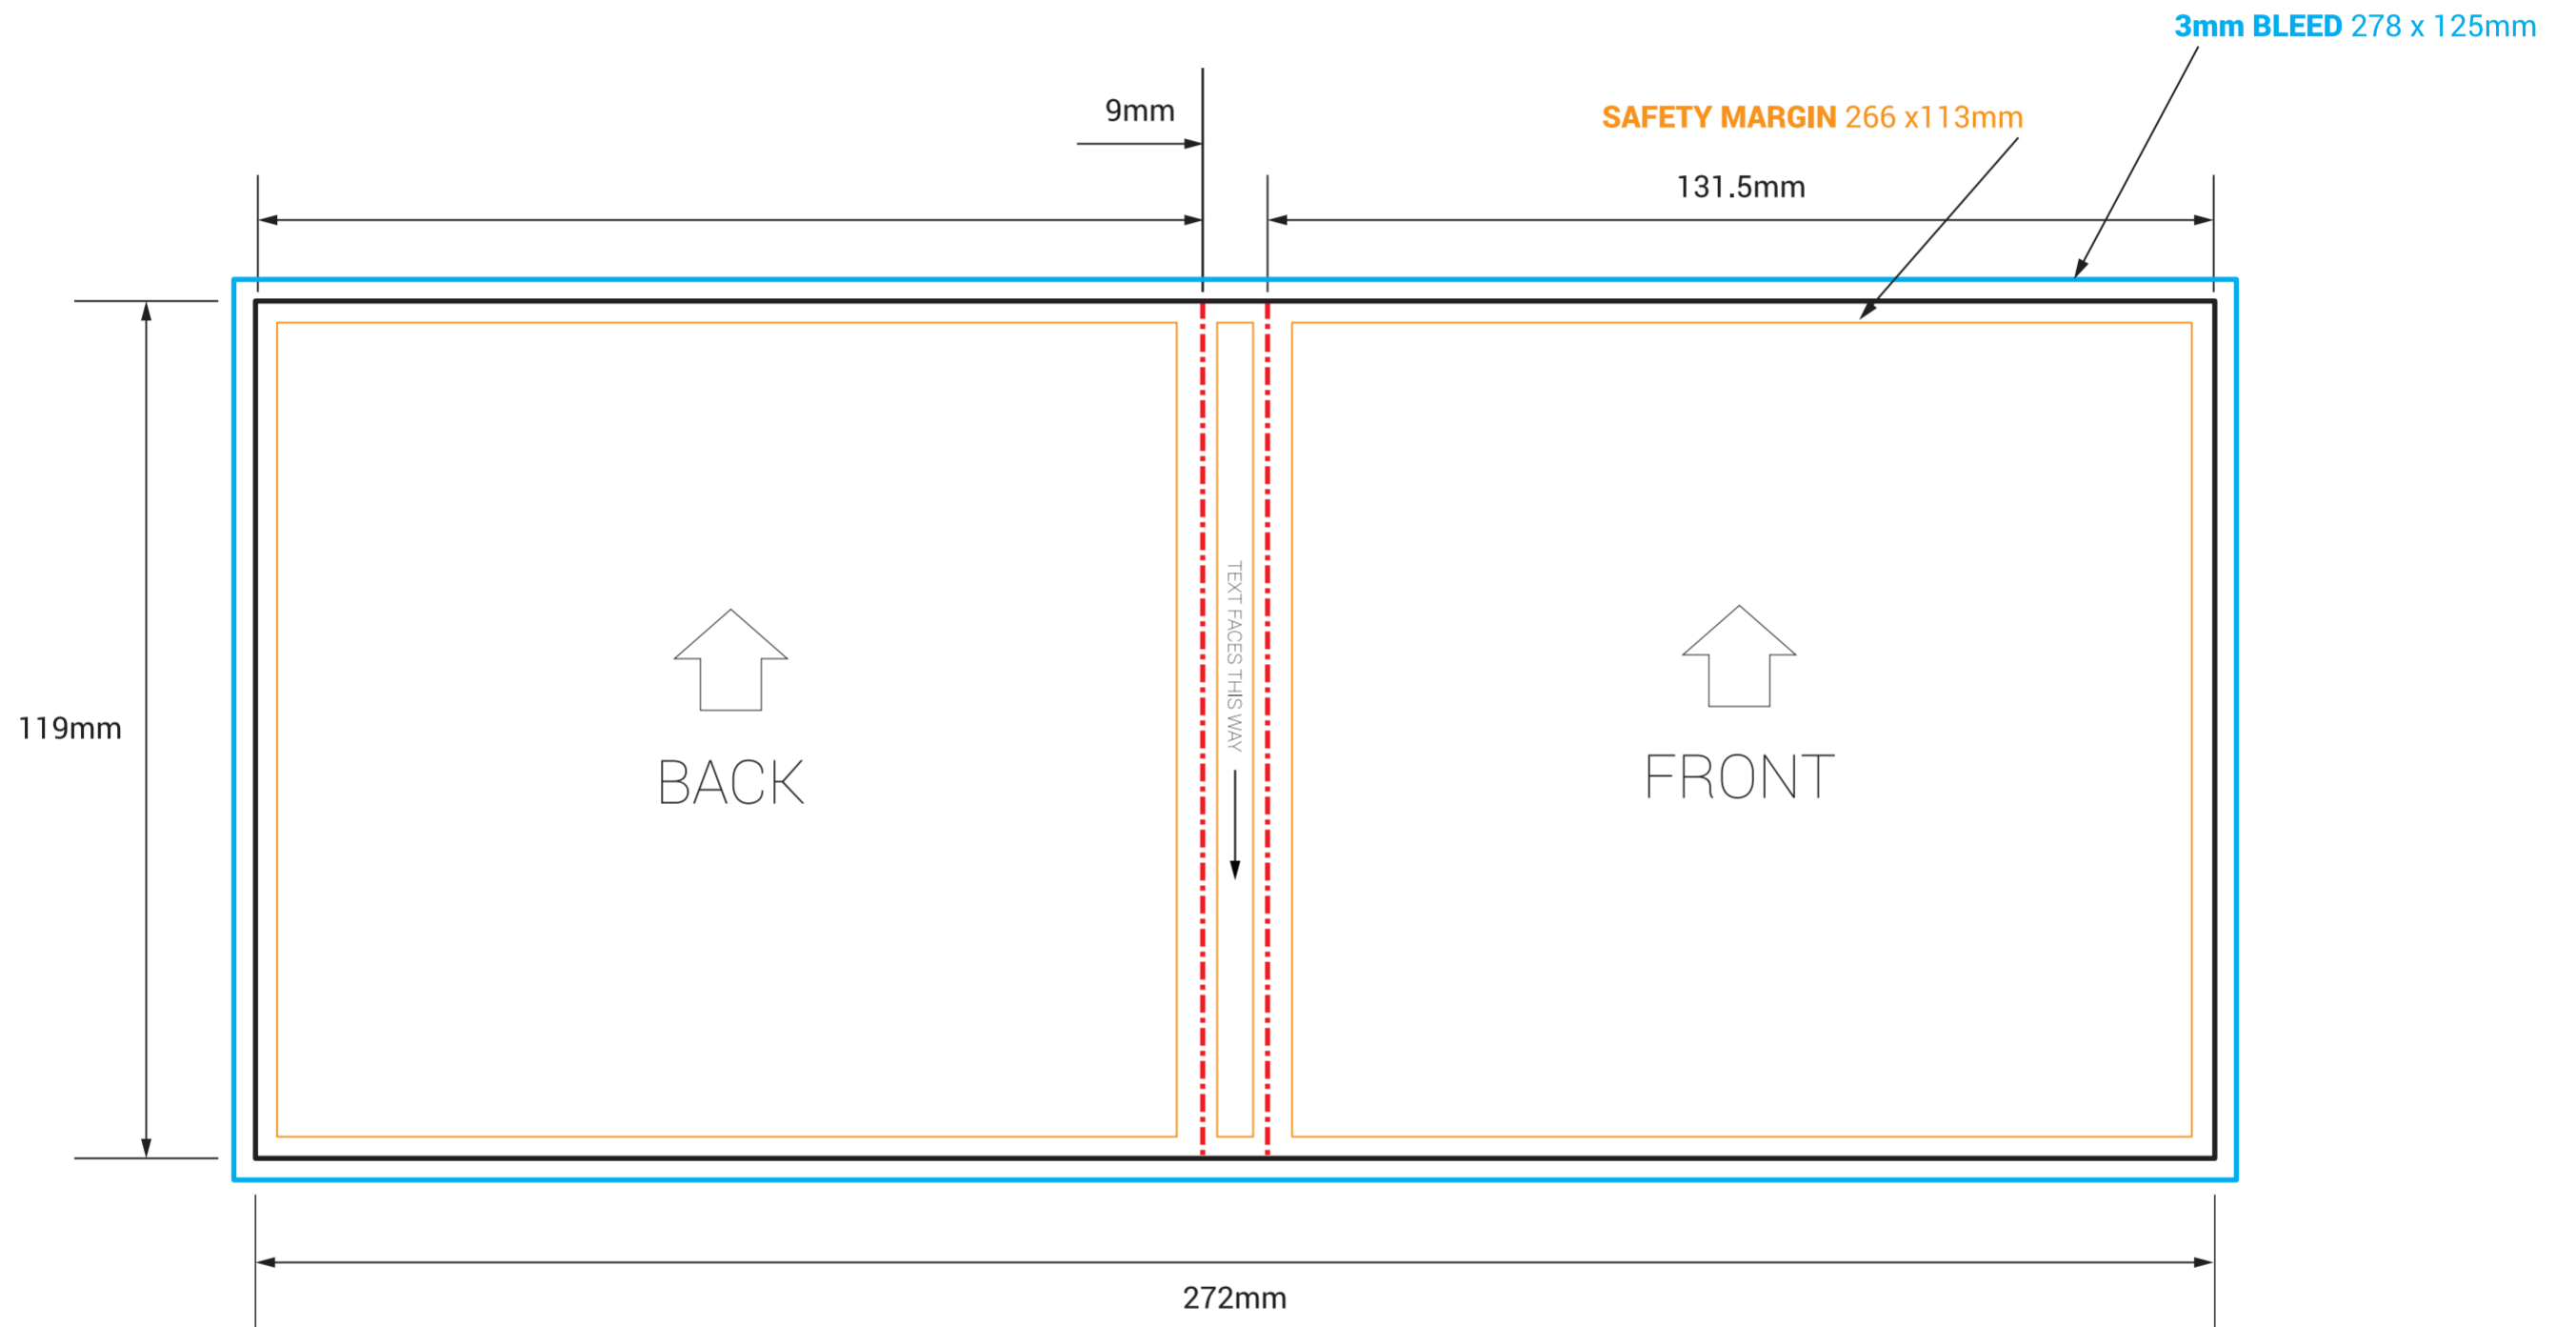

CD MAILER SLICK - OUTSIDE

! DO NOT INCLUDE THE TEMPLATE OR ANY OTHER NON-PRINT INFO IN THE FINAL PRINT READY PDF ART FILE.

IMPORTANT

- IMPORTANT INFO SHOULD MUST BE INSIDE SAFETY MARGINS
- FINAL ART MUST HAVE 3MM BLEED ON EACH CUT EDGE
- FINAL ART MUST BE CMYK AND 300 DPI
- PLEASE OUTLINE ALL FONTS
- SAVE ART AS PRINT READY PDF (Acrobat 6.0 (PDF 1.5) or higher)

CD MAILER SLICK - INSIDE

! DO NOT INCLUDE THE TEMPLATE OR ANY OTHER NON-PRINT INFO IN THE FINAL PRINT READY PDF ART FILE.

IMPORTANT

- IMPORTANT INFO SHOULD MUST BE INSIDE **SAFETY MARGINS**
- FINAL ART MUST HAVE **3MM BLEED** ON EACH CUT EDGE
- FINAL ART MUST BE CMYK AND 300 DPI
- PLEASE OUTLINE ALL FONTS
- SAVE ART AS PRINT READY PDF (Acrobat 6.0 (PDF 1.5) or higher)

-  CUT
-  FOLD
-  BLEED
-  SAFETY
-  TRAY