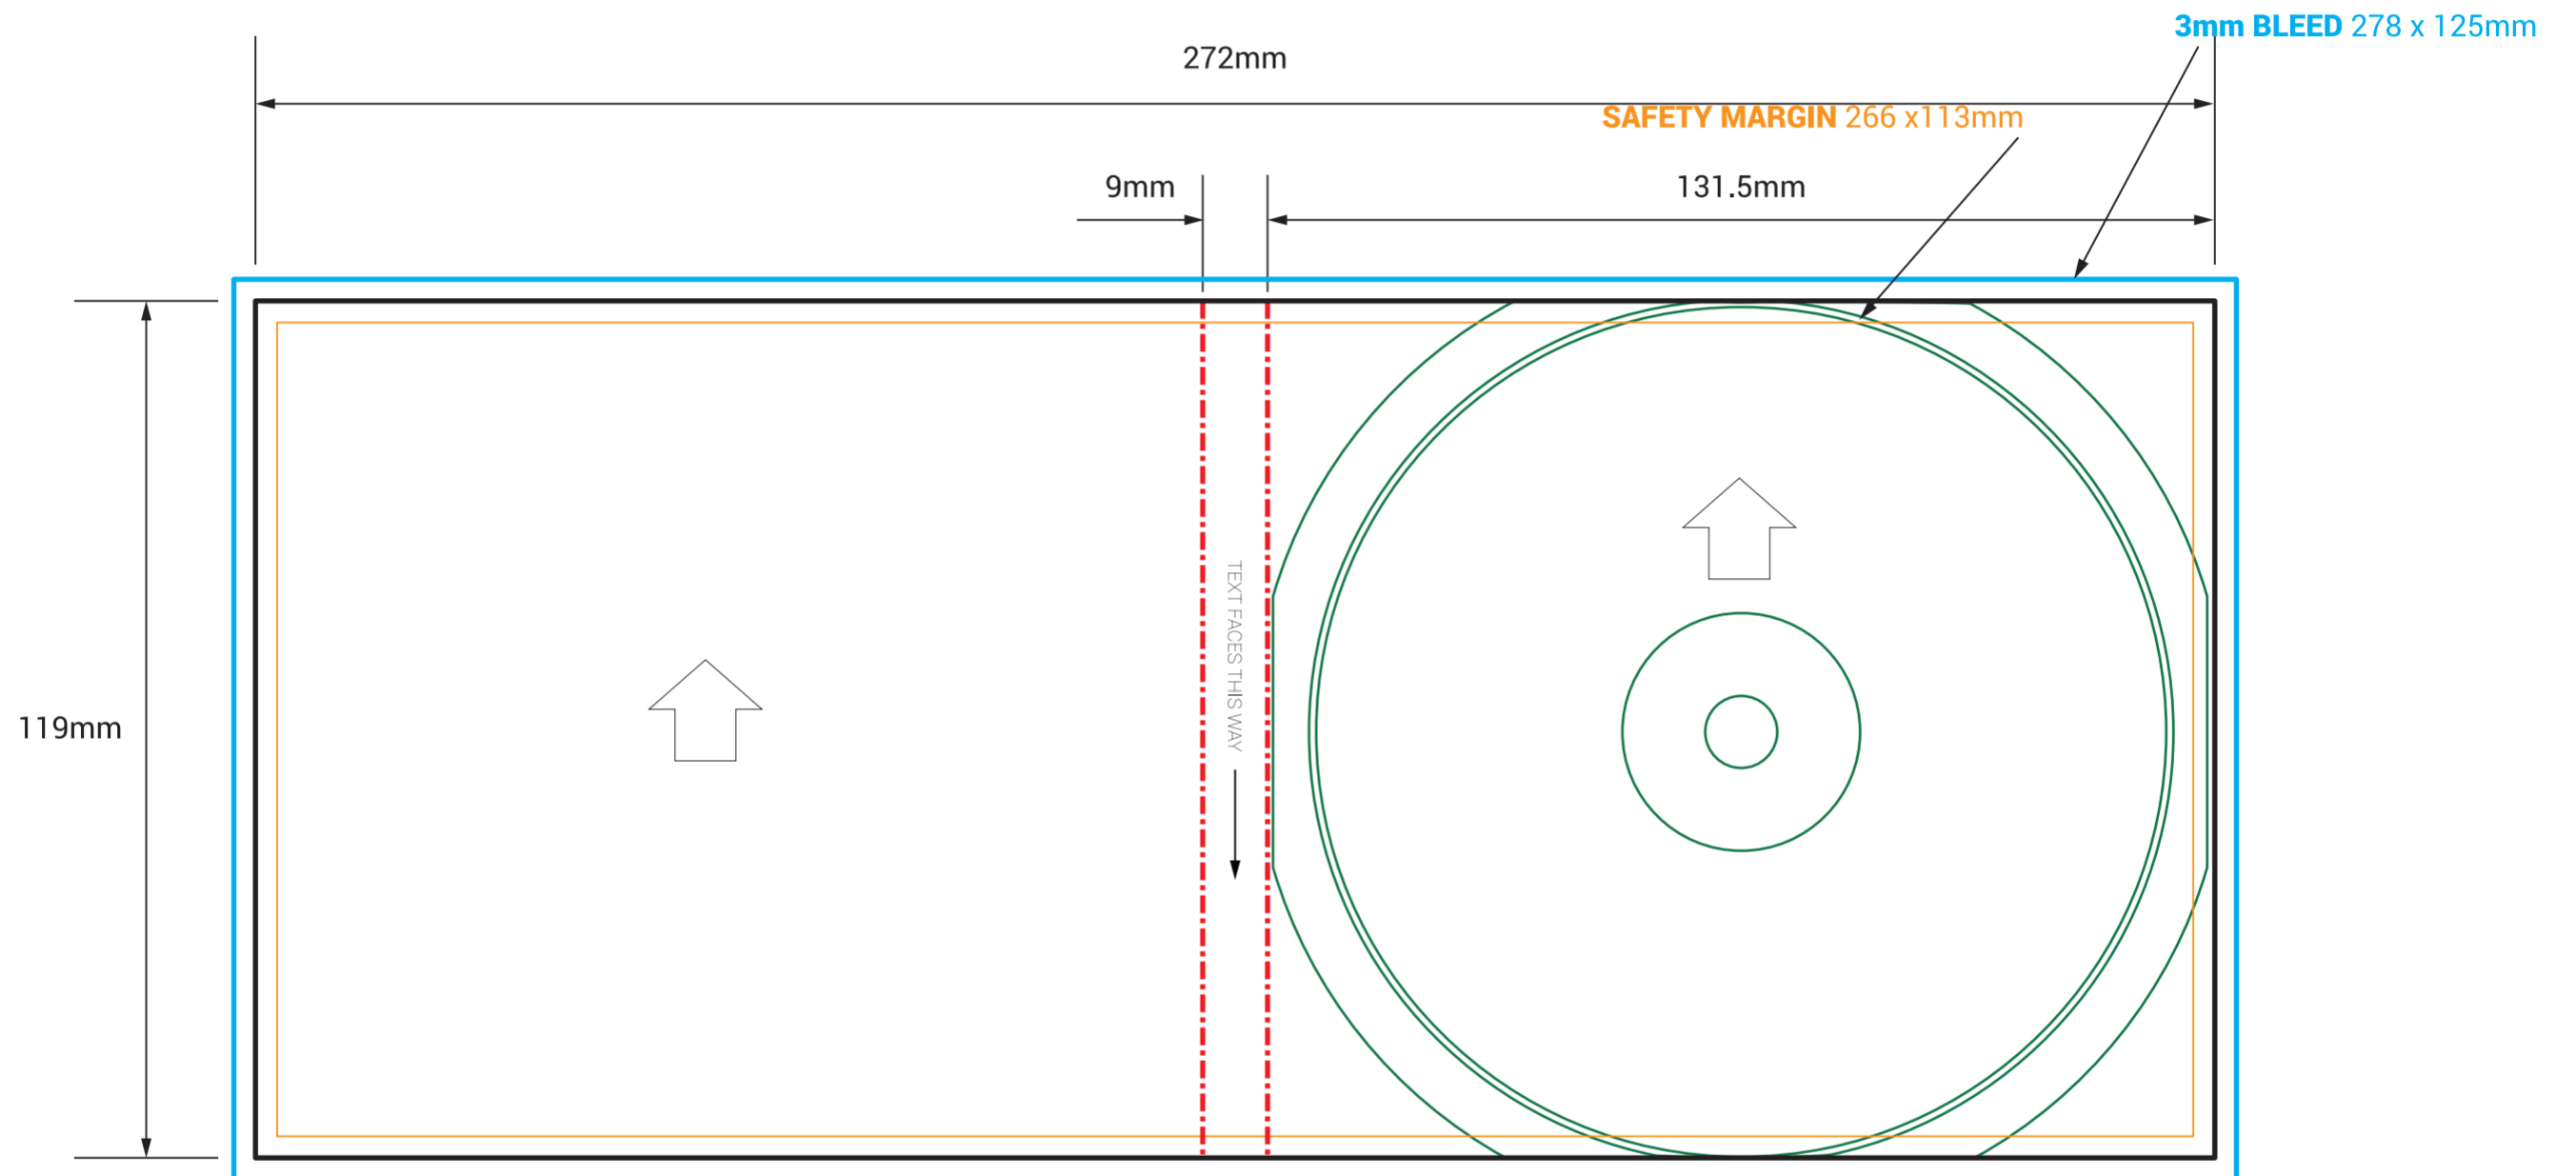

CD MAILER SLICK - INSIDE

! DO NOT INCLUDE THE TEMPLATE OR ANY OTHER NON-PRINT INFO IN THE FINAL PRINT READY PDF ART FILE.

IMPORTANT

- IMPORTANT INFO SHOULD MUST BE INSIDE **SAFETY MARGINS**
- FINAL ART MUST HAVE **3MM BLEED** ON EACH CUT EDGE
- FINAL ART MUST BE CMYK AND 300 DPI
- PLEASE OUTLINE ALL FONTS
- SAVE ART AS PRINT READY PDF (Acrobat 6.0 (PDF 1.5) or higher)

- CUT
- FOLD
- BLEED
- SAFETY
- TRAY