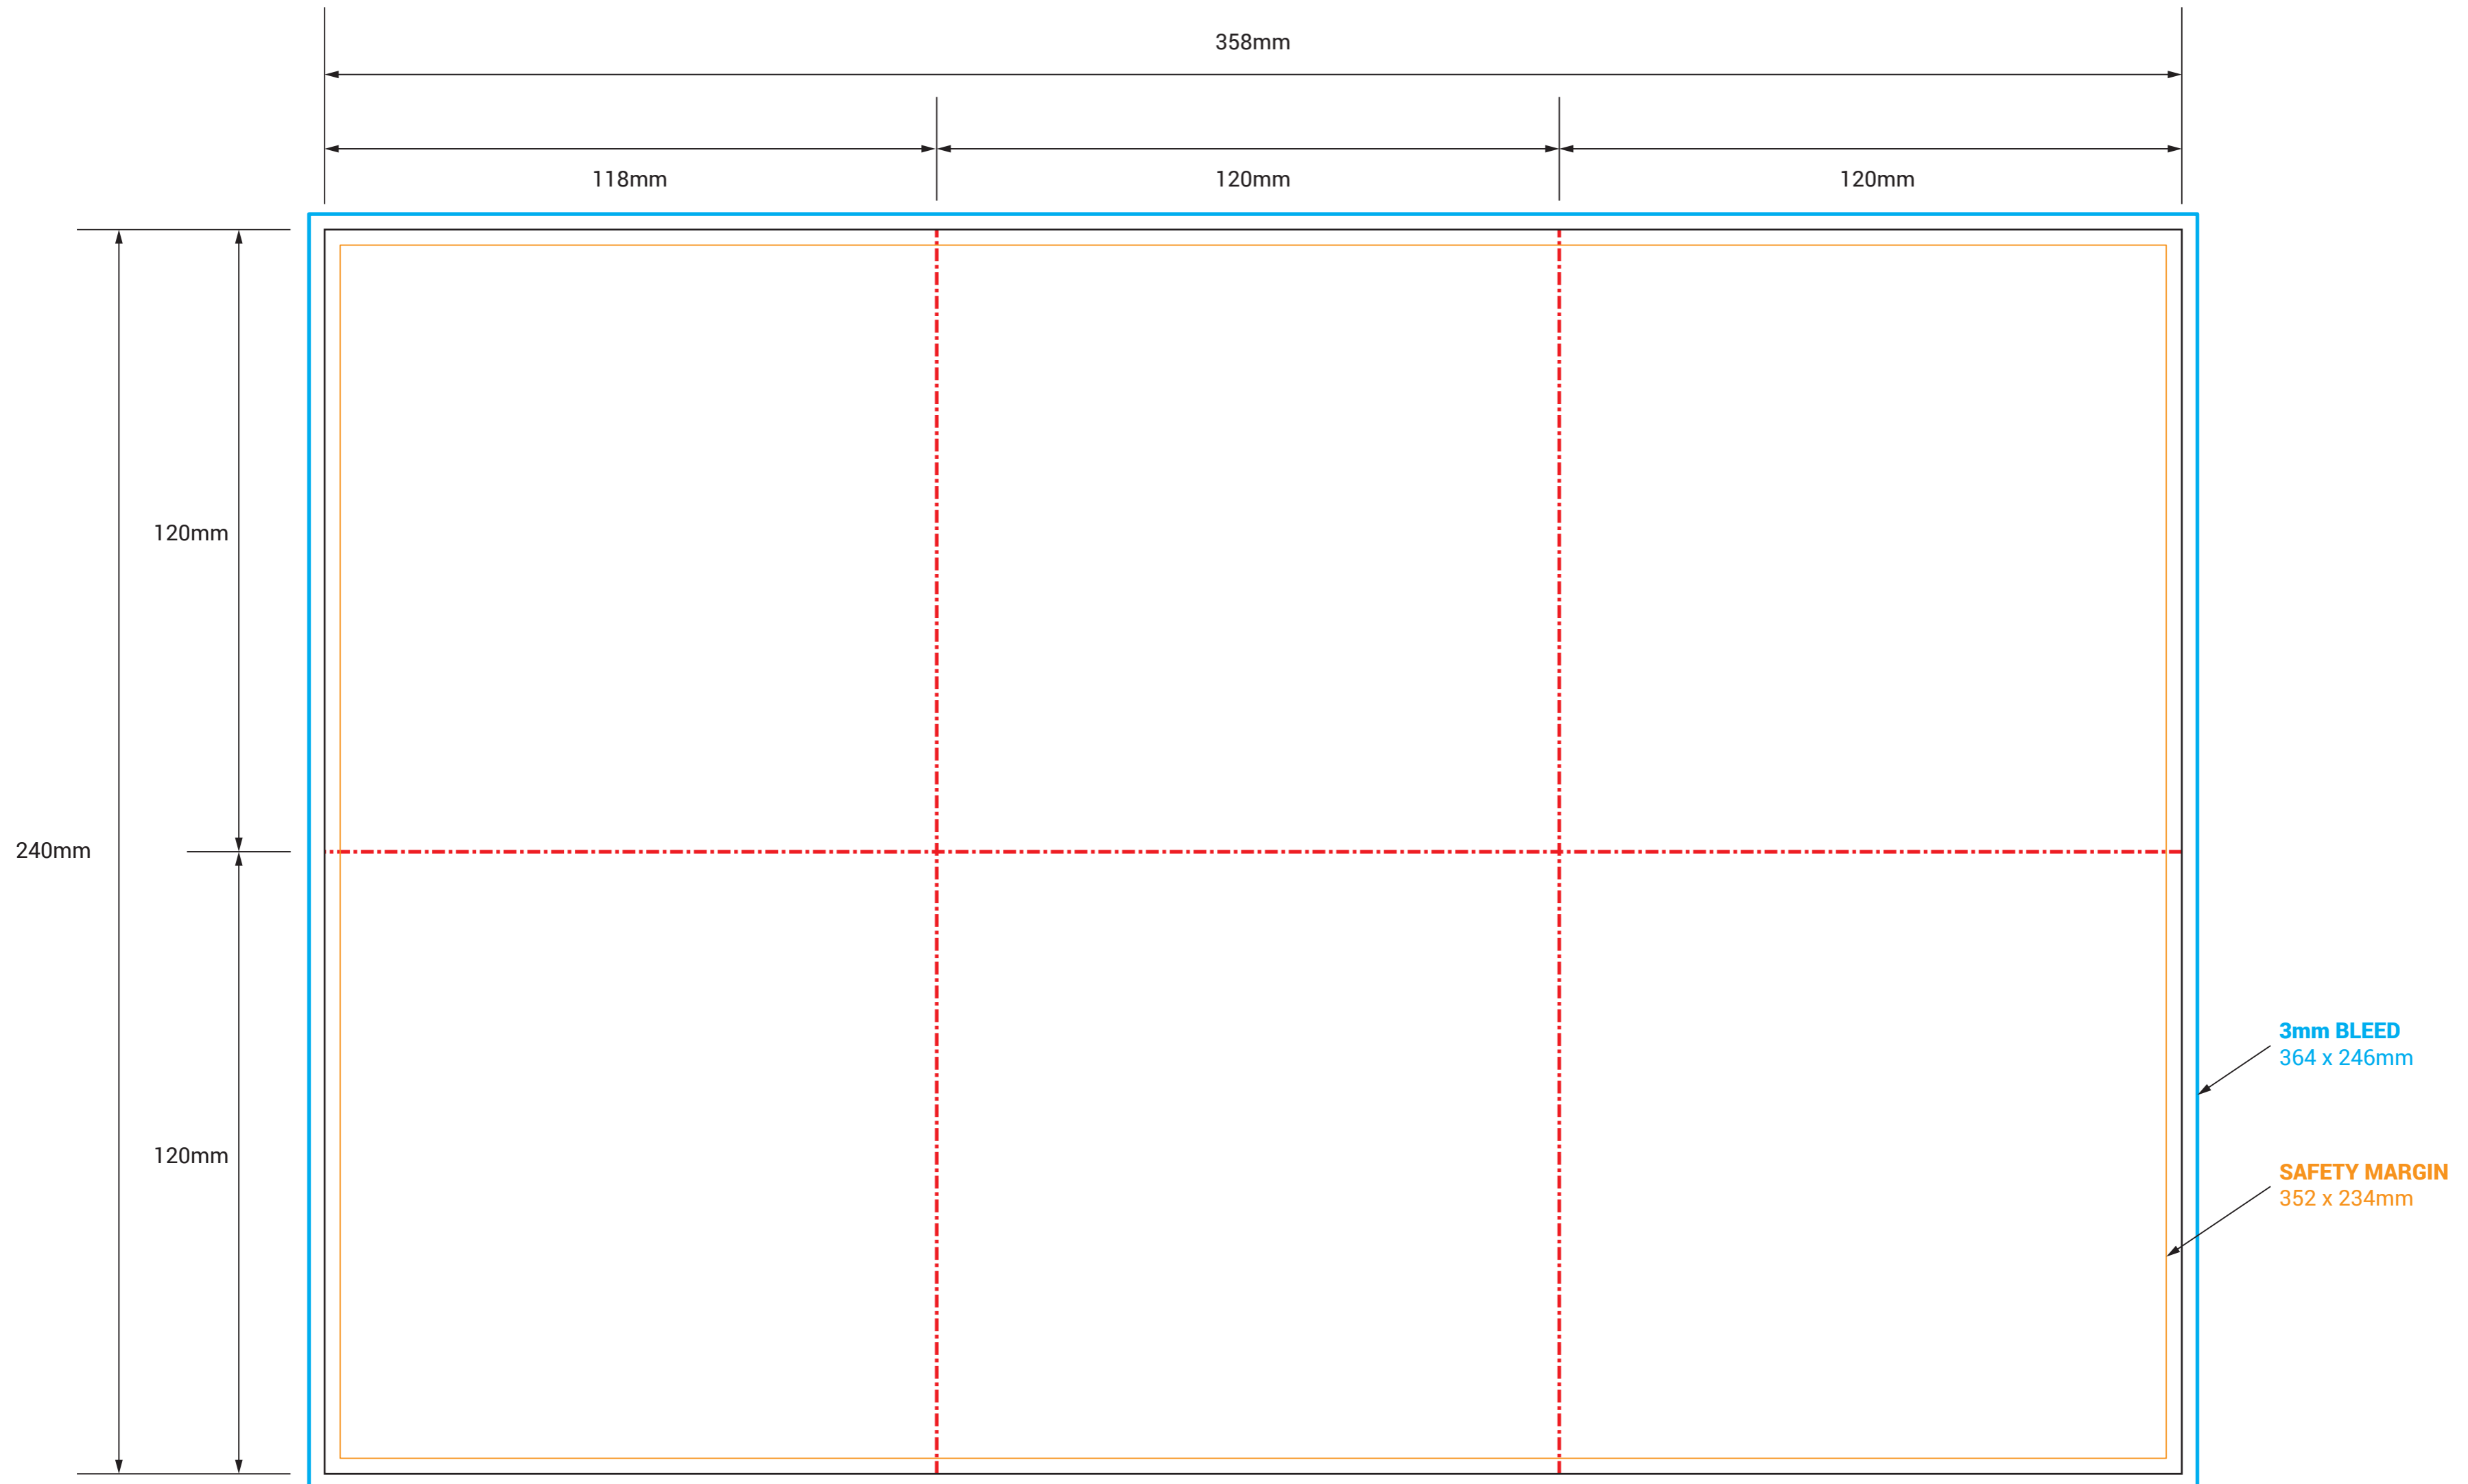

12P BOOKLET POSTER FOLD - OUTSIDE

! DO NOT INCLUDE THE TEMPLATE OR ANY OTHER NON-PRINT INFO IN THE FINAL PRINT READY PDF ART FILE.

THIS TEMPLATE IS 1:1 SCALE

EMAIL: PRINT@IMPLANT.COM.AU
PH: 1300 79 78 78

IMPORTANT

- IMPORTANT INFO SHOULD MUST BE INSIDE SAFETY MARGINS
- FINAL ART MUST HAVE 3MM BLEED ON EACH CUT EDGE
- FINAL ART MUST BE CMYK AND 300 DPI
- PLEASE OUTLINE ALL FONTS
- SAVE ART AS PRINT READY PDF (Acrobat 6.0 (PDF 1.5) or higher)

- CUT
- - - FOLD
- BLEED
- SAFETY

12P BOOKLET POSTER FOLD - INSIDE

! DO NOT INCLUDE THE TEMPLATE OR ANY OTHER NON-PRINT INFO IN THE FINAL PRINT READY PDF ART FILE.

THIS TEMPLATE IS 1:1 SCALE

EMAIL: PRINT@IMPLANT.COM.AU
PH: 1300 79 78 78

IMPORTANT

- IMPORTANT INFO SHOULD BE INSIDE SAFETY MARGINS
- FINAL ART MUST HAVE 3MM BLEED ON EACH CUT EDGE
- FINAL ART MUST BE CMYK AND 300 DPI
- PLEASE OUTLINE ALL FONTS
- SAVE ART AS PRINT READY PDF (Acrobat 6.0 (PDF 1.5) or higher)