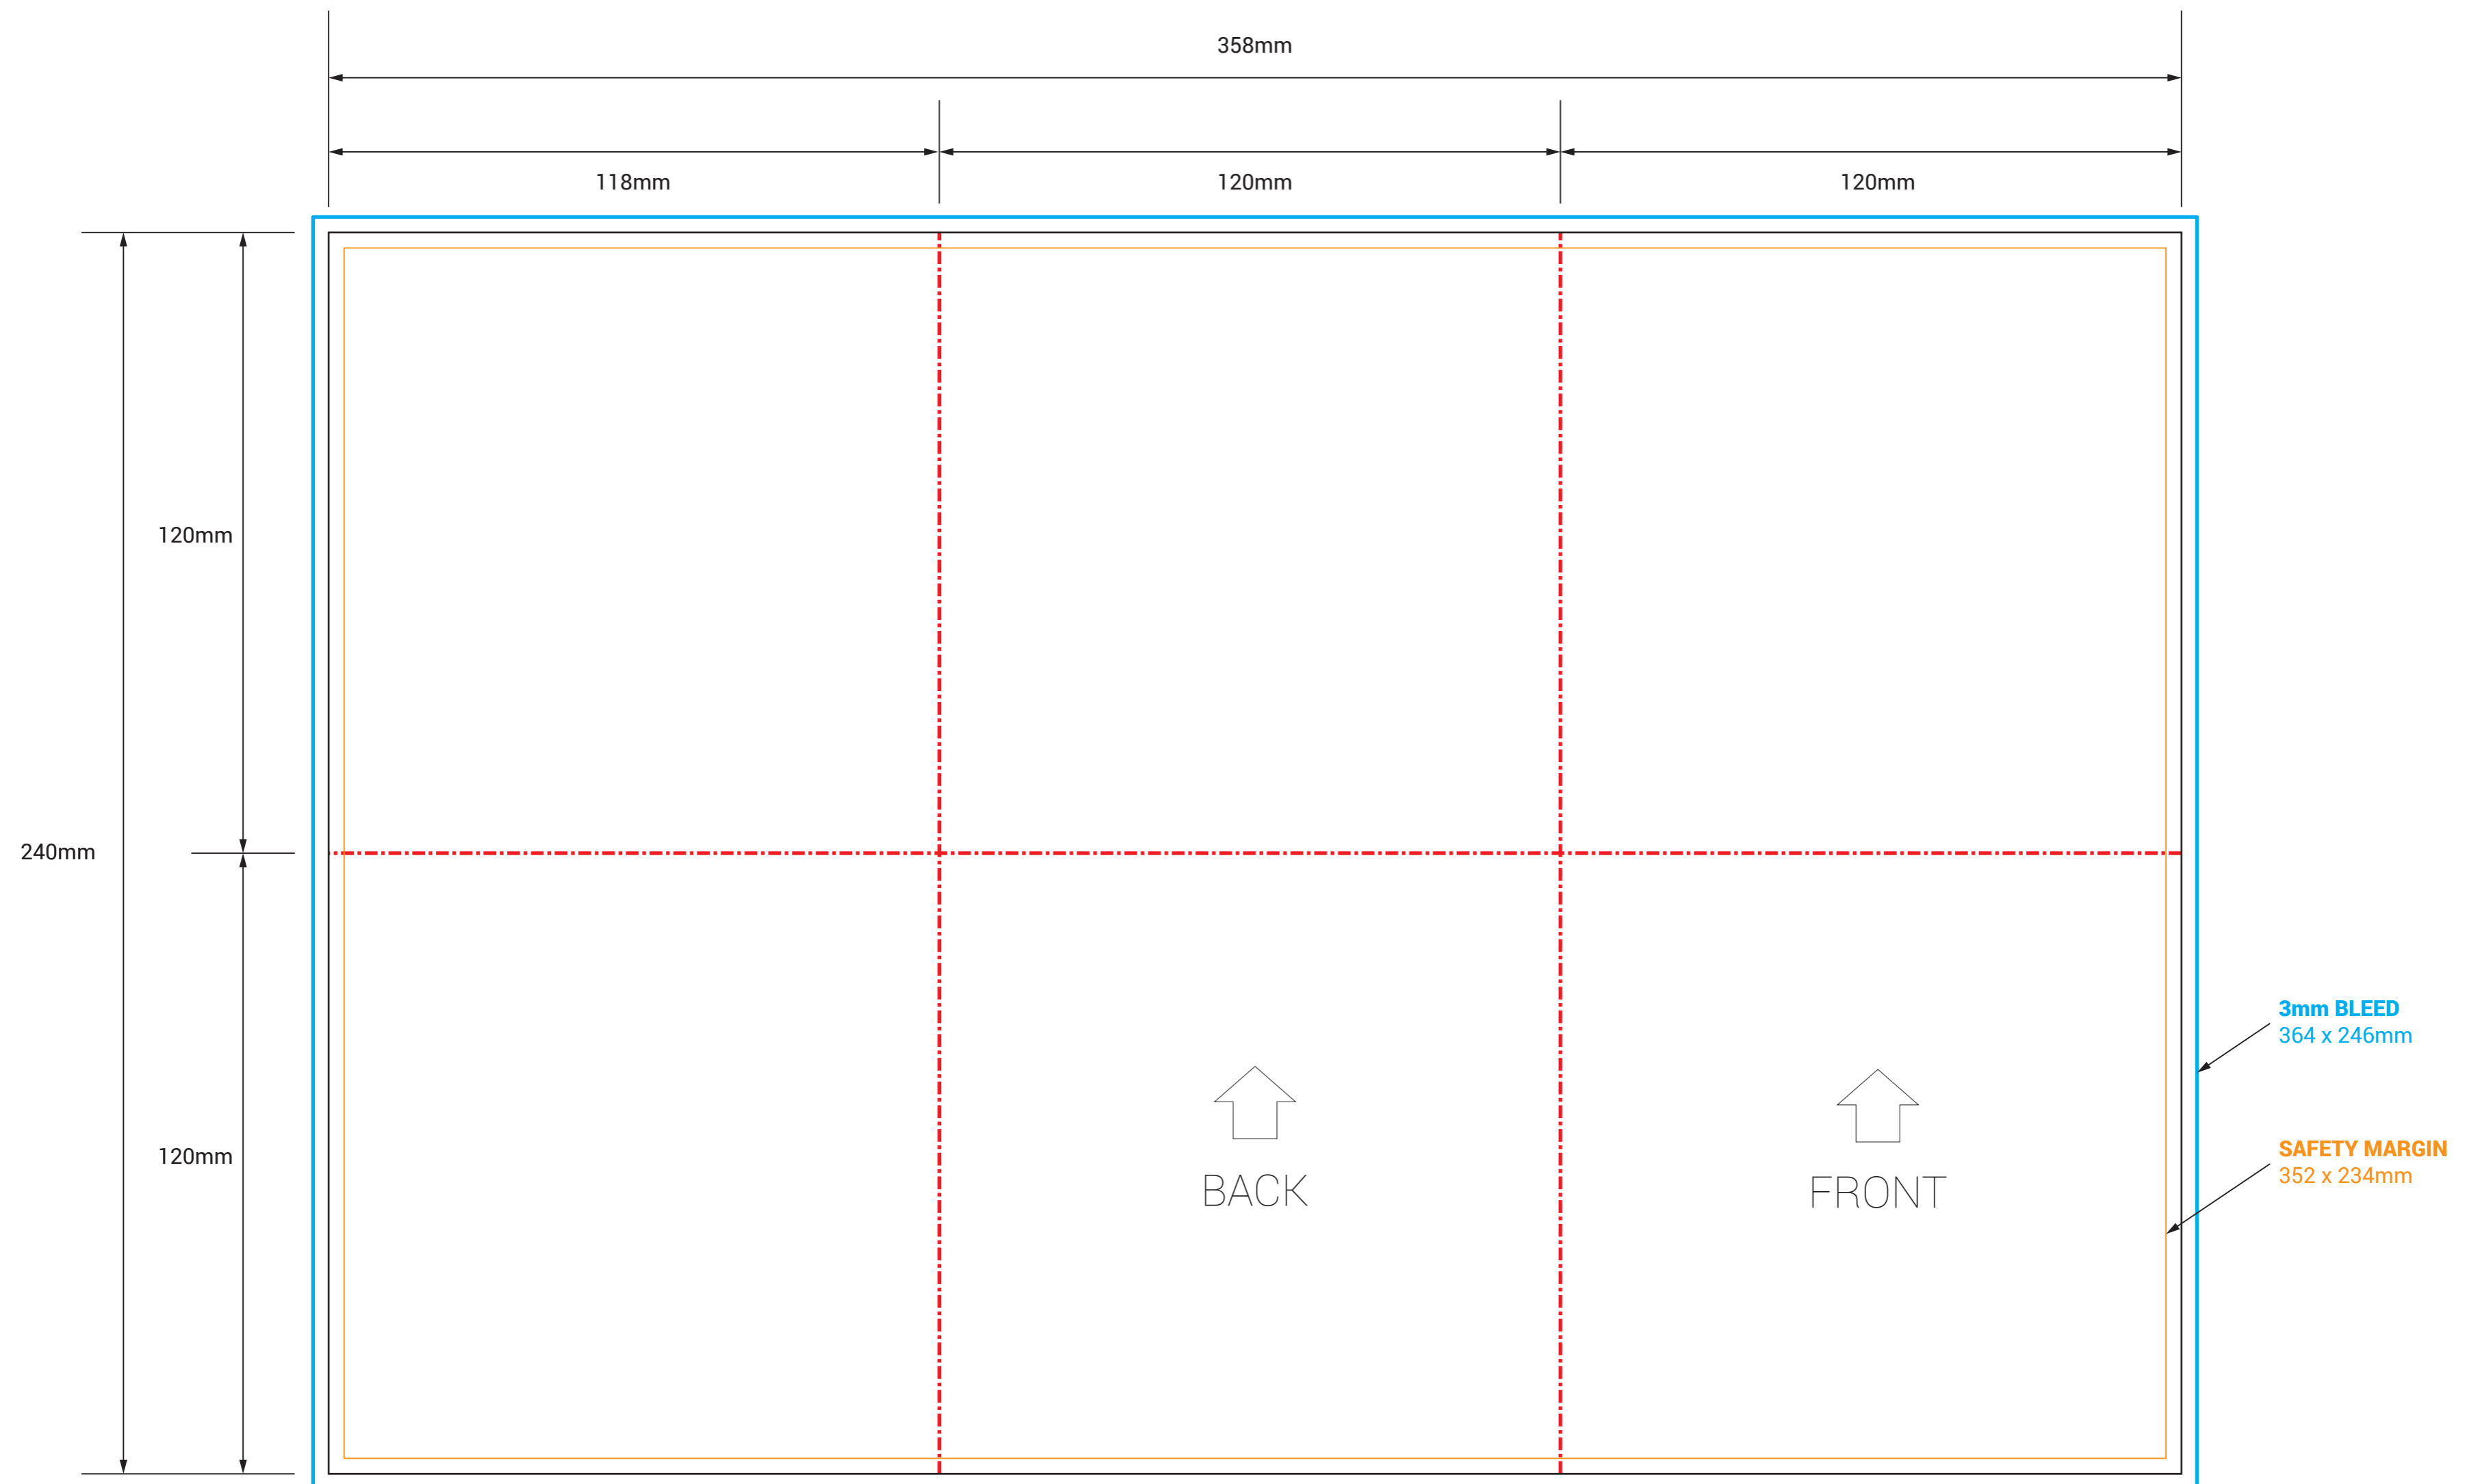

12P BOOKLET POSTER FOLD - OUTSIDE

! DO NOT INCLUDE THE TEMPLATE OR ANY OTHER NON-PRINT INFO IN THE FINAL PRINT READY PDF ART FILE.

THIS TEMPLATE IS 1:1 SCALE

EMAIL: PRINT@IMPLANT.COM.AU
PH: 1300 79 78 78

IMPORTANT

- IMPORTANT INFO SHOULD MUST BE INSIDE SAFETY MARGINS
- FINAL ART MUST HAVE 3MM BLEED ON EACH CUT EDGE
- FINAL ART MUST BE CMYK AND 300 DPI
- PLEASE OUTLINE ALL FONTS
- SAVE ART AS PRINT READY PDF (Acrobat 6.0 (PDF 1.5) or higher)

- CUT
- - - FOLD
- BLEED
- SAFETY

12P BOOKLET POSTER FOLD - INSIDE

! DO NOT INCLUDE THE TEMPLATE OR ANY OTHER NON-PRINT INFO IN THE FINAL PRINT READY PDF ART FILE.

THIS TEMPLATE IS 1:1 SCALE

EMAIL: PRINT@IMPLANT.COM.AU
PH: 1300 79 78 78