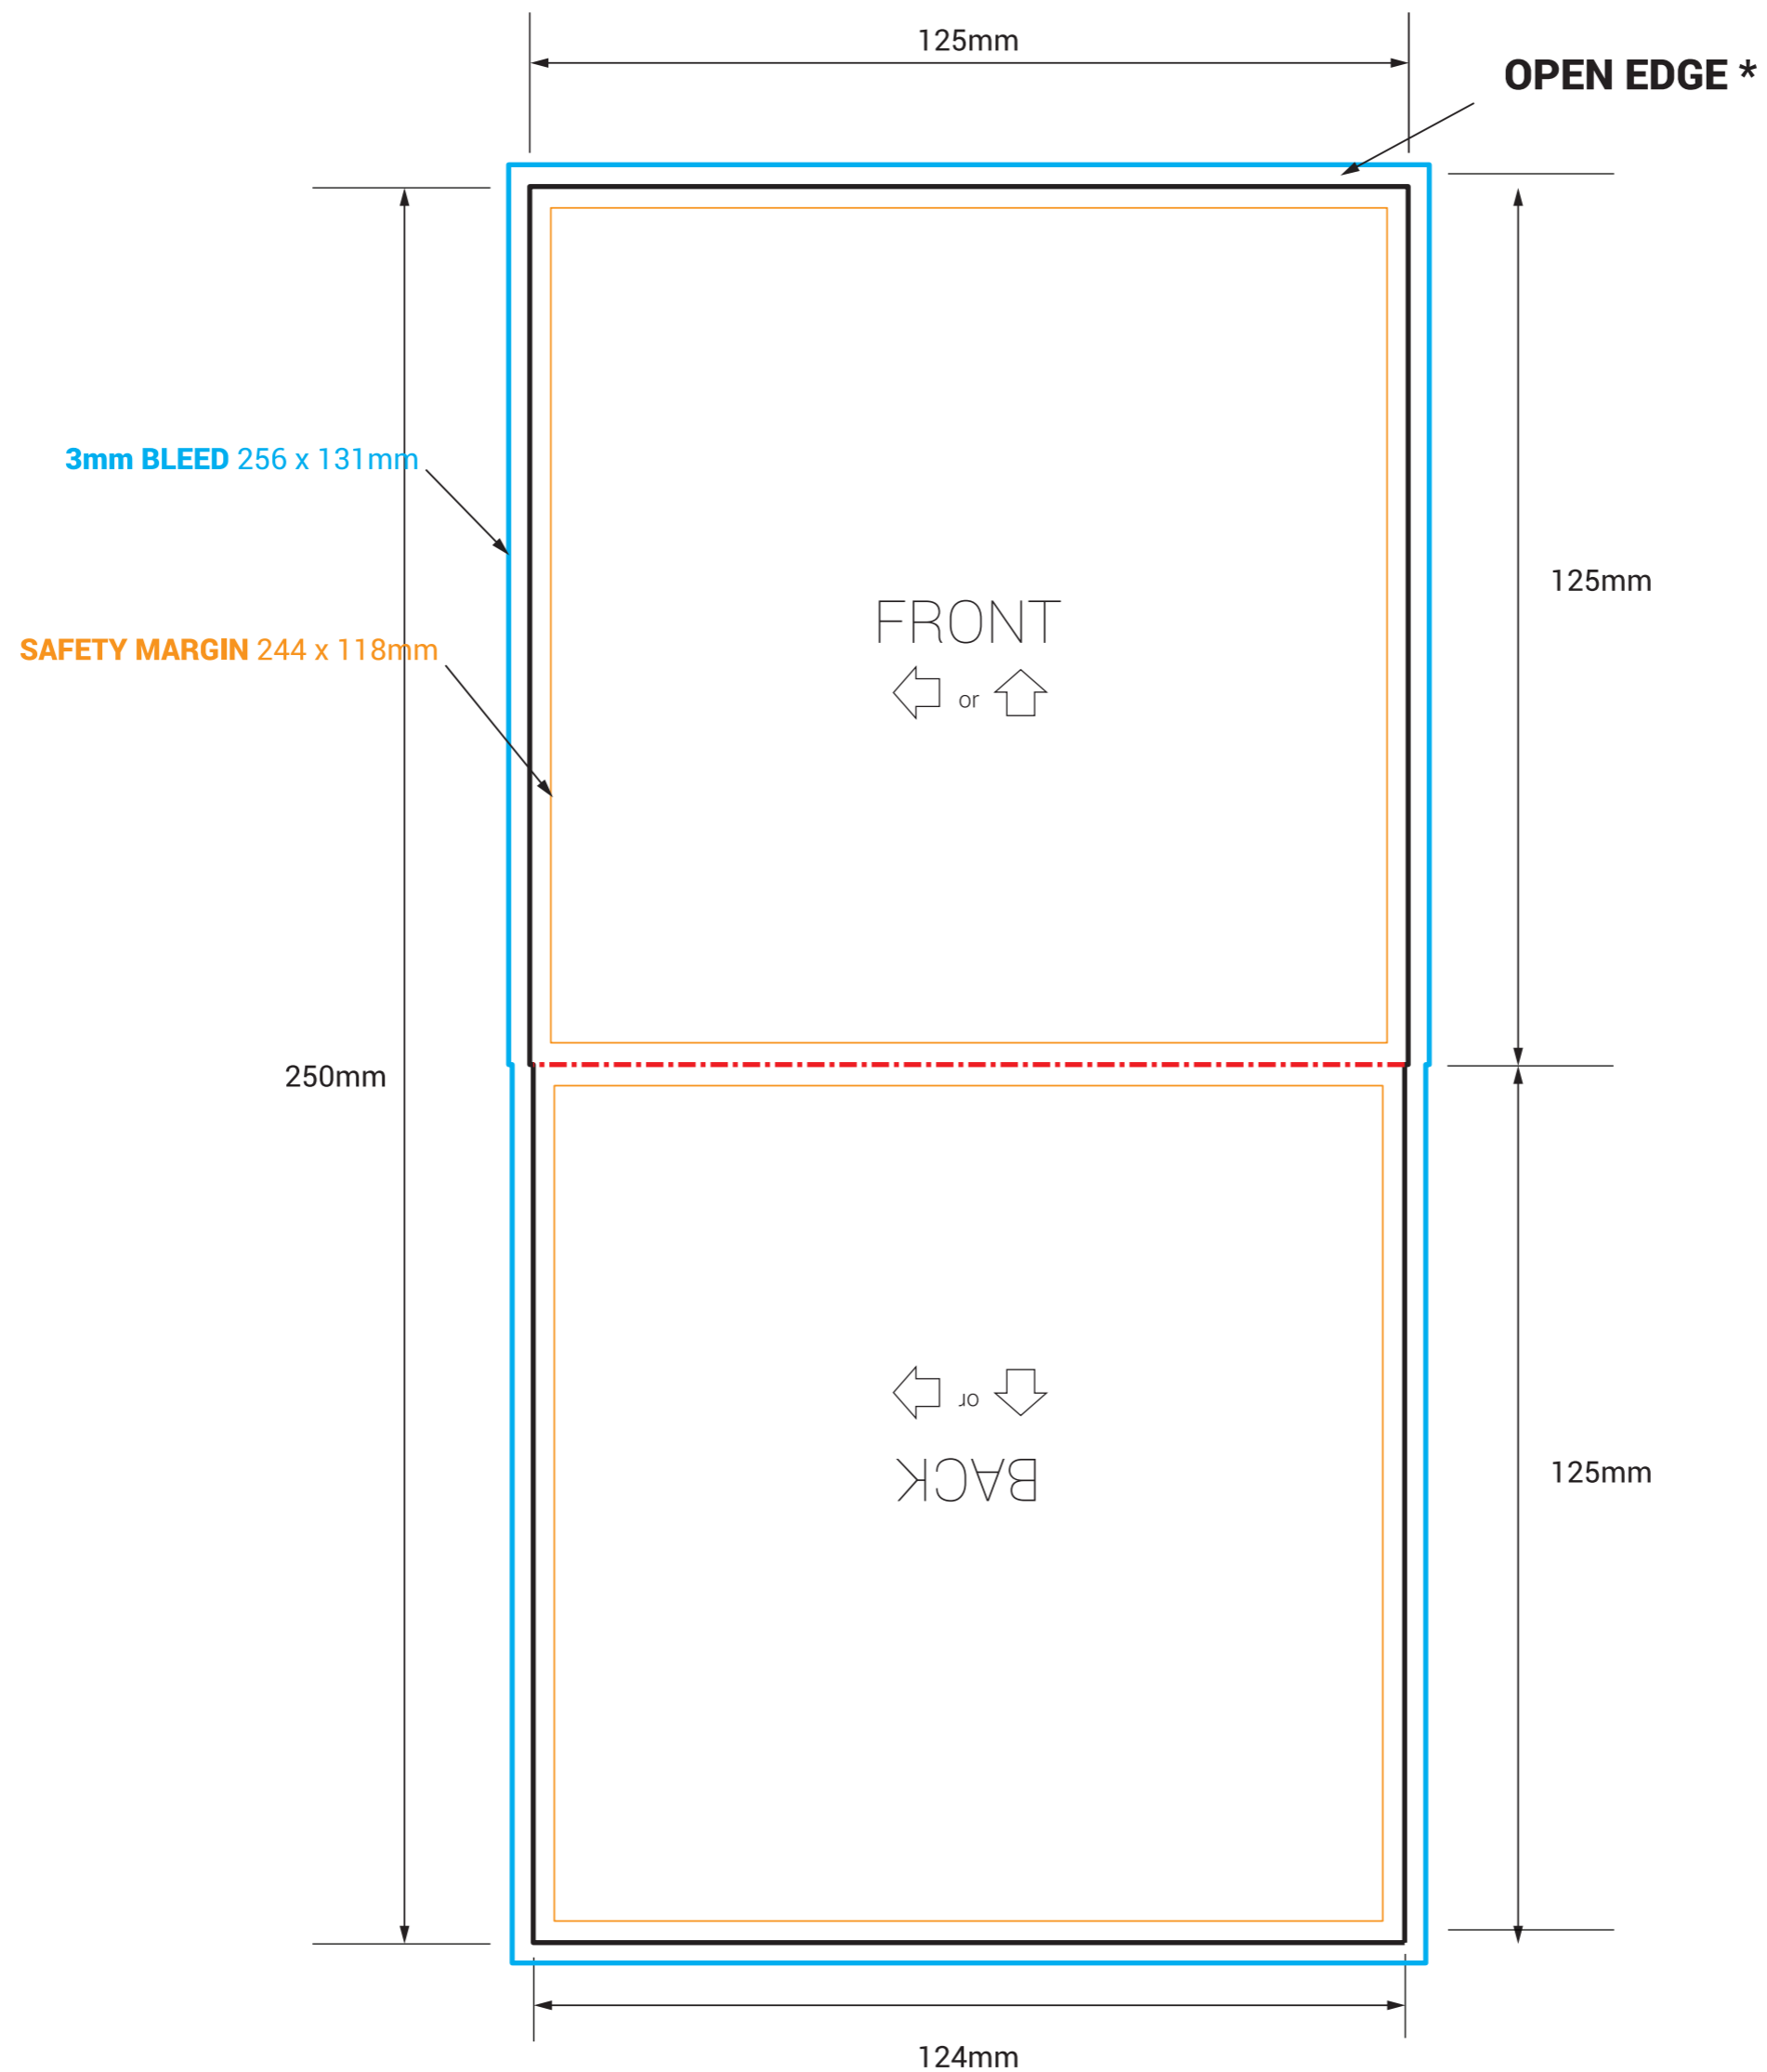

# CARDSLEEVE

\*Orientate artwork based on opening preference

**!** DO NOT INCLUDE THE TEMPLATE OR ANY OTHER NON-PRINT INFO IN THE FINAL PRINT READY PDF ART FILE.

#### IMPORTANT

- IMPORTANT INFO SHOULD MUST BE INSIDE SAFETY MARGINS
- FINAL ART MUST HAVE 3MM BLEED ON EACH CUT EDGE
- FINAL ART MUST BE CMYK AND 300 DPI
- PLEASE OUTLINE ALL FONTS
- SAVE ART AS PRINT READY PDF (Acrobat 6.0 (PDF 1.5) or higher)