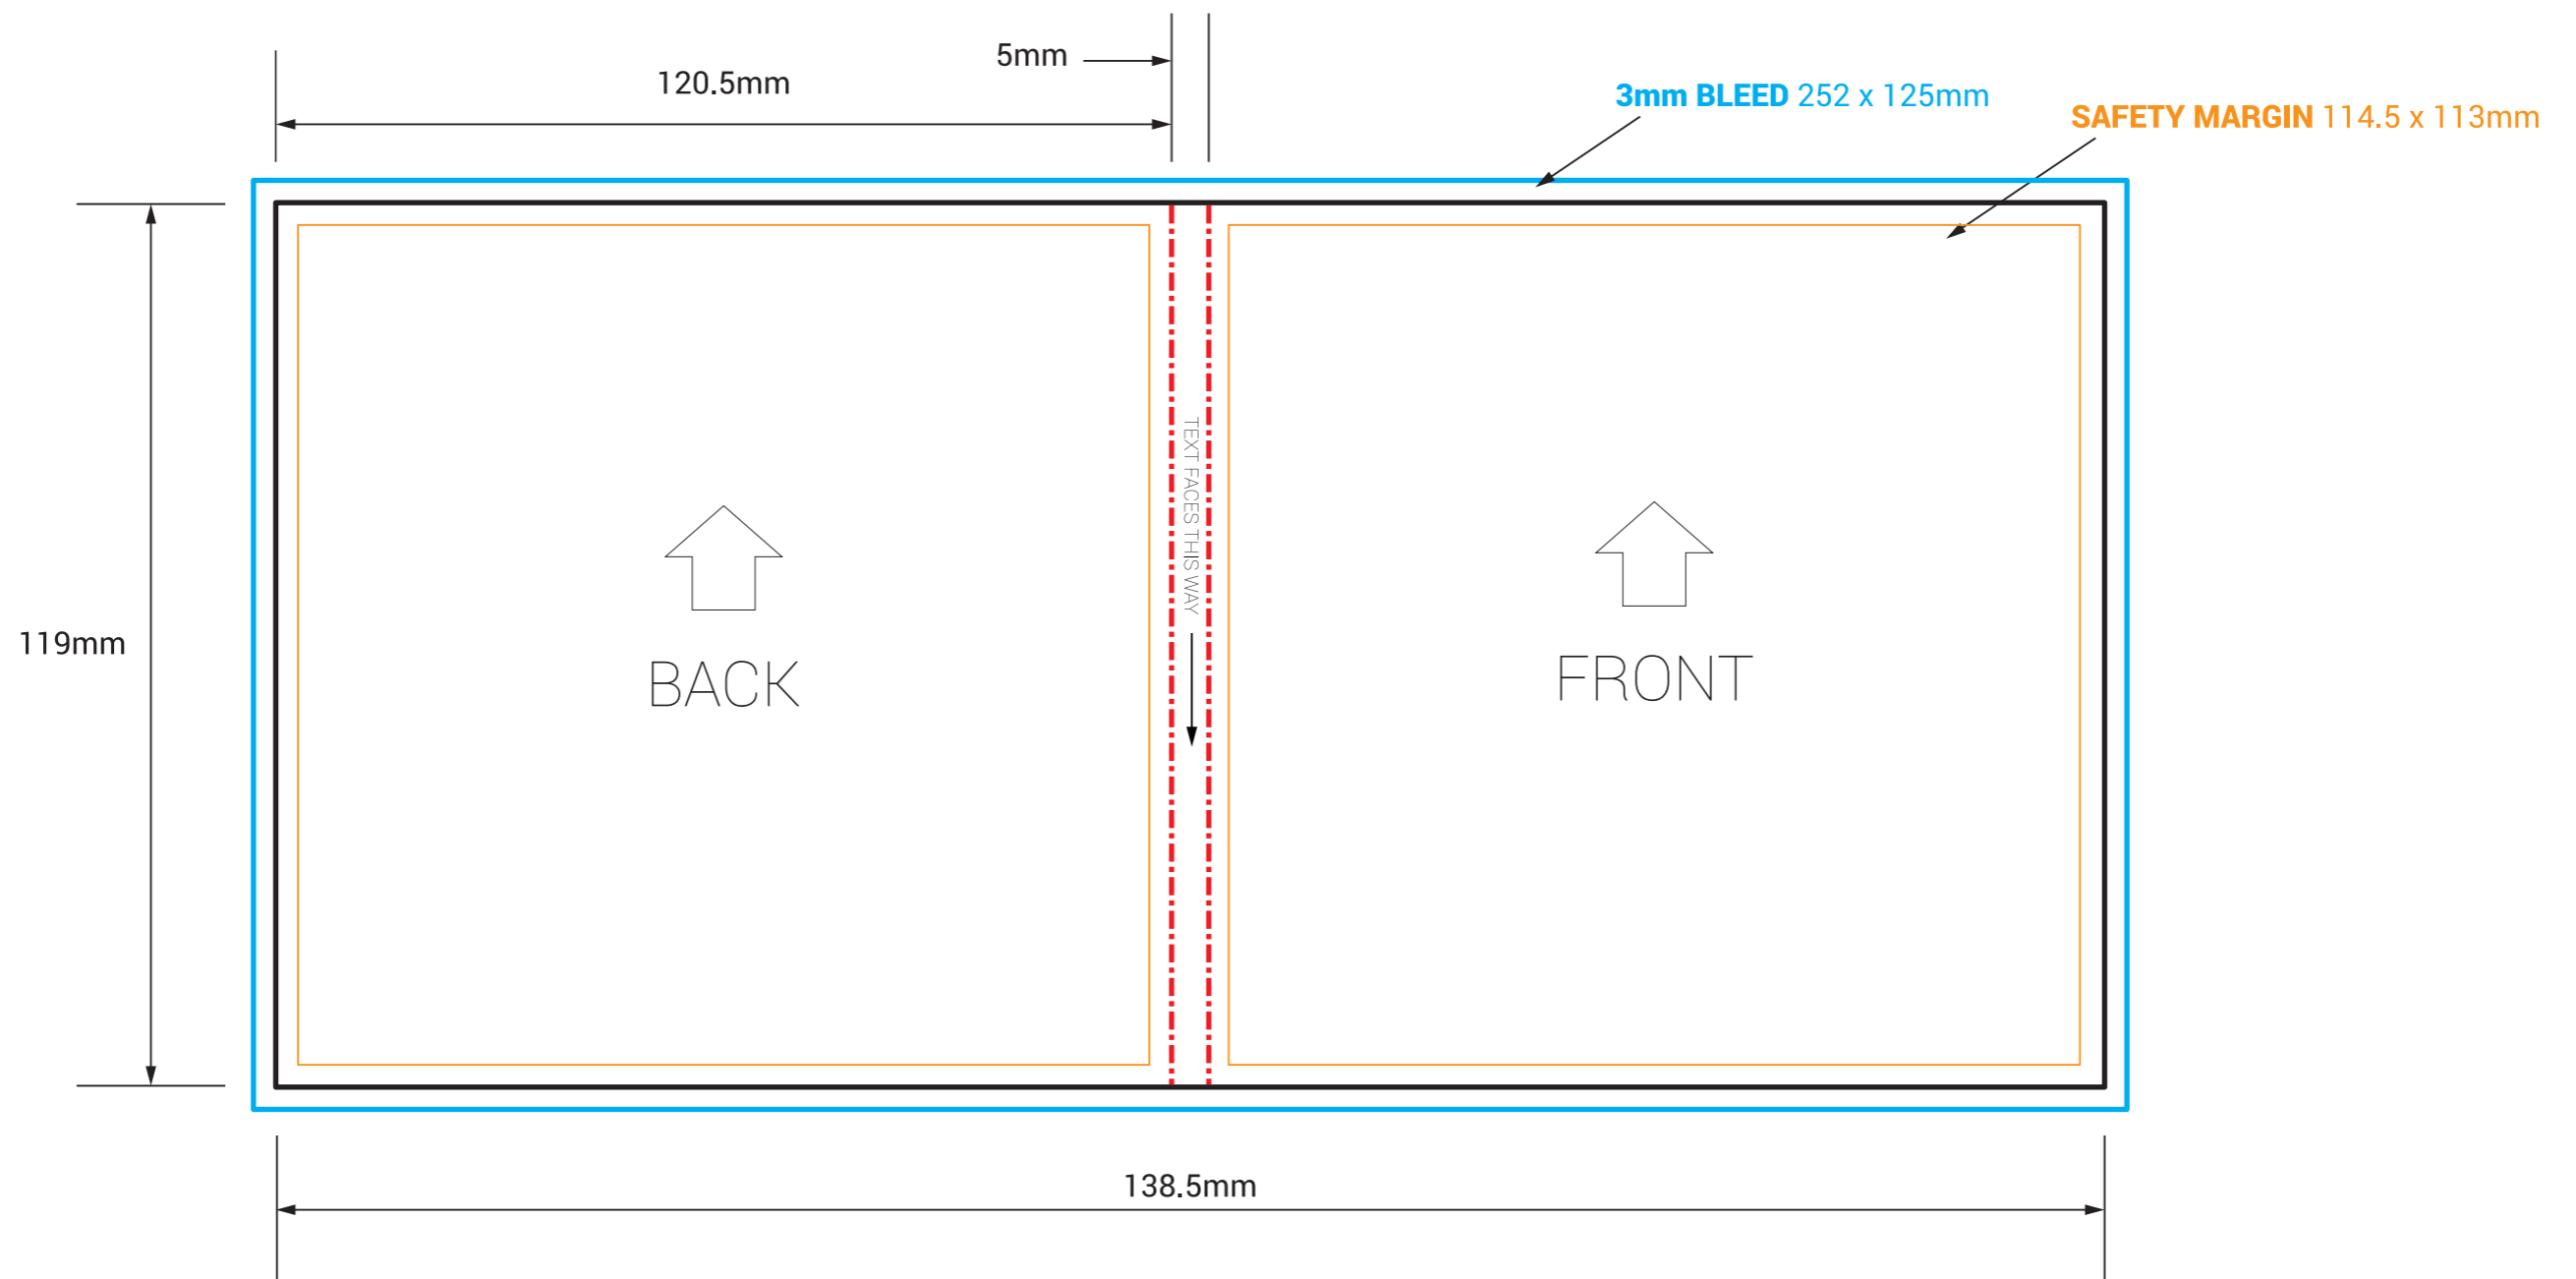

CD MAILER SLICK - OUTSIDE

! DO NOT INCLUDE THE TEMPLATE OR ANY OTHER NON-PRINT INFO IN THE FINAL PRINT READY PDF ART FILE.

IMPORTANT

- IMPORTANT INFO SHOULD MUST BE INSIDE SAFETY MARGINS
- FINAL ART MUST HAVE 3MM BLEED ON EACH CUT EDGE
- FINAL ART MUST BE CMYK AND 300 DPI
- PLEASE OUTLINE ALL FONTS
- SAVE ART AS PRINT READY PDF (Acrobat 6.0 (PDF 1.5) or higher)

-  CUT
-  FOLD
-  BLEED
-  SAFETY
-  TRAY