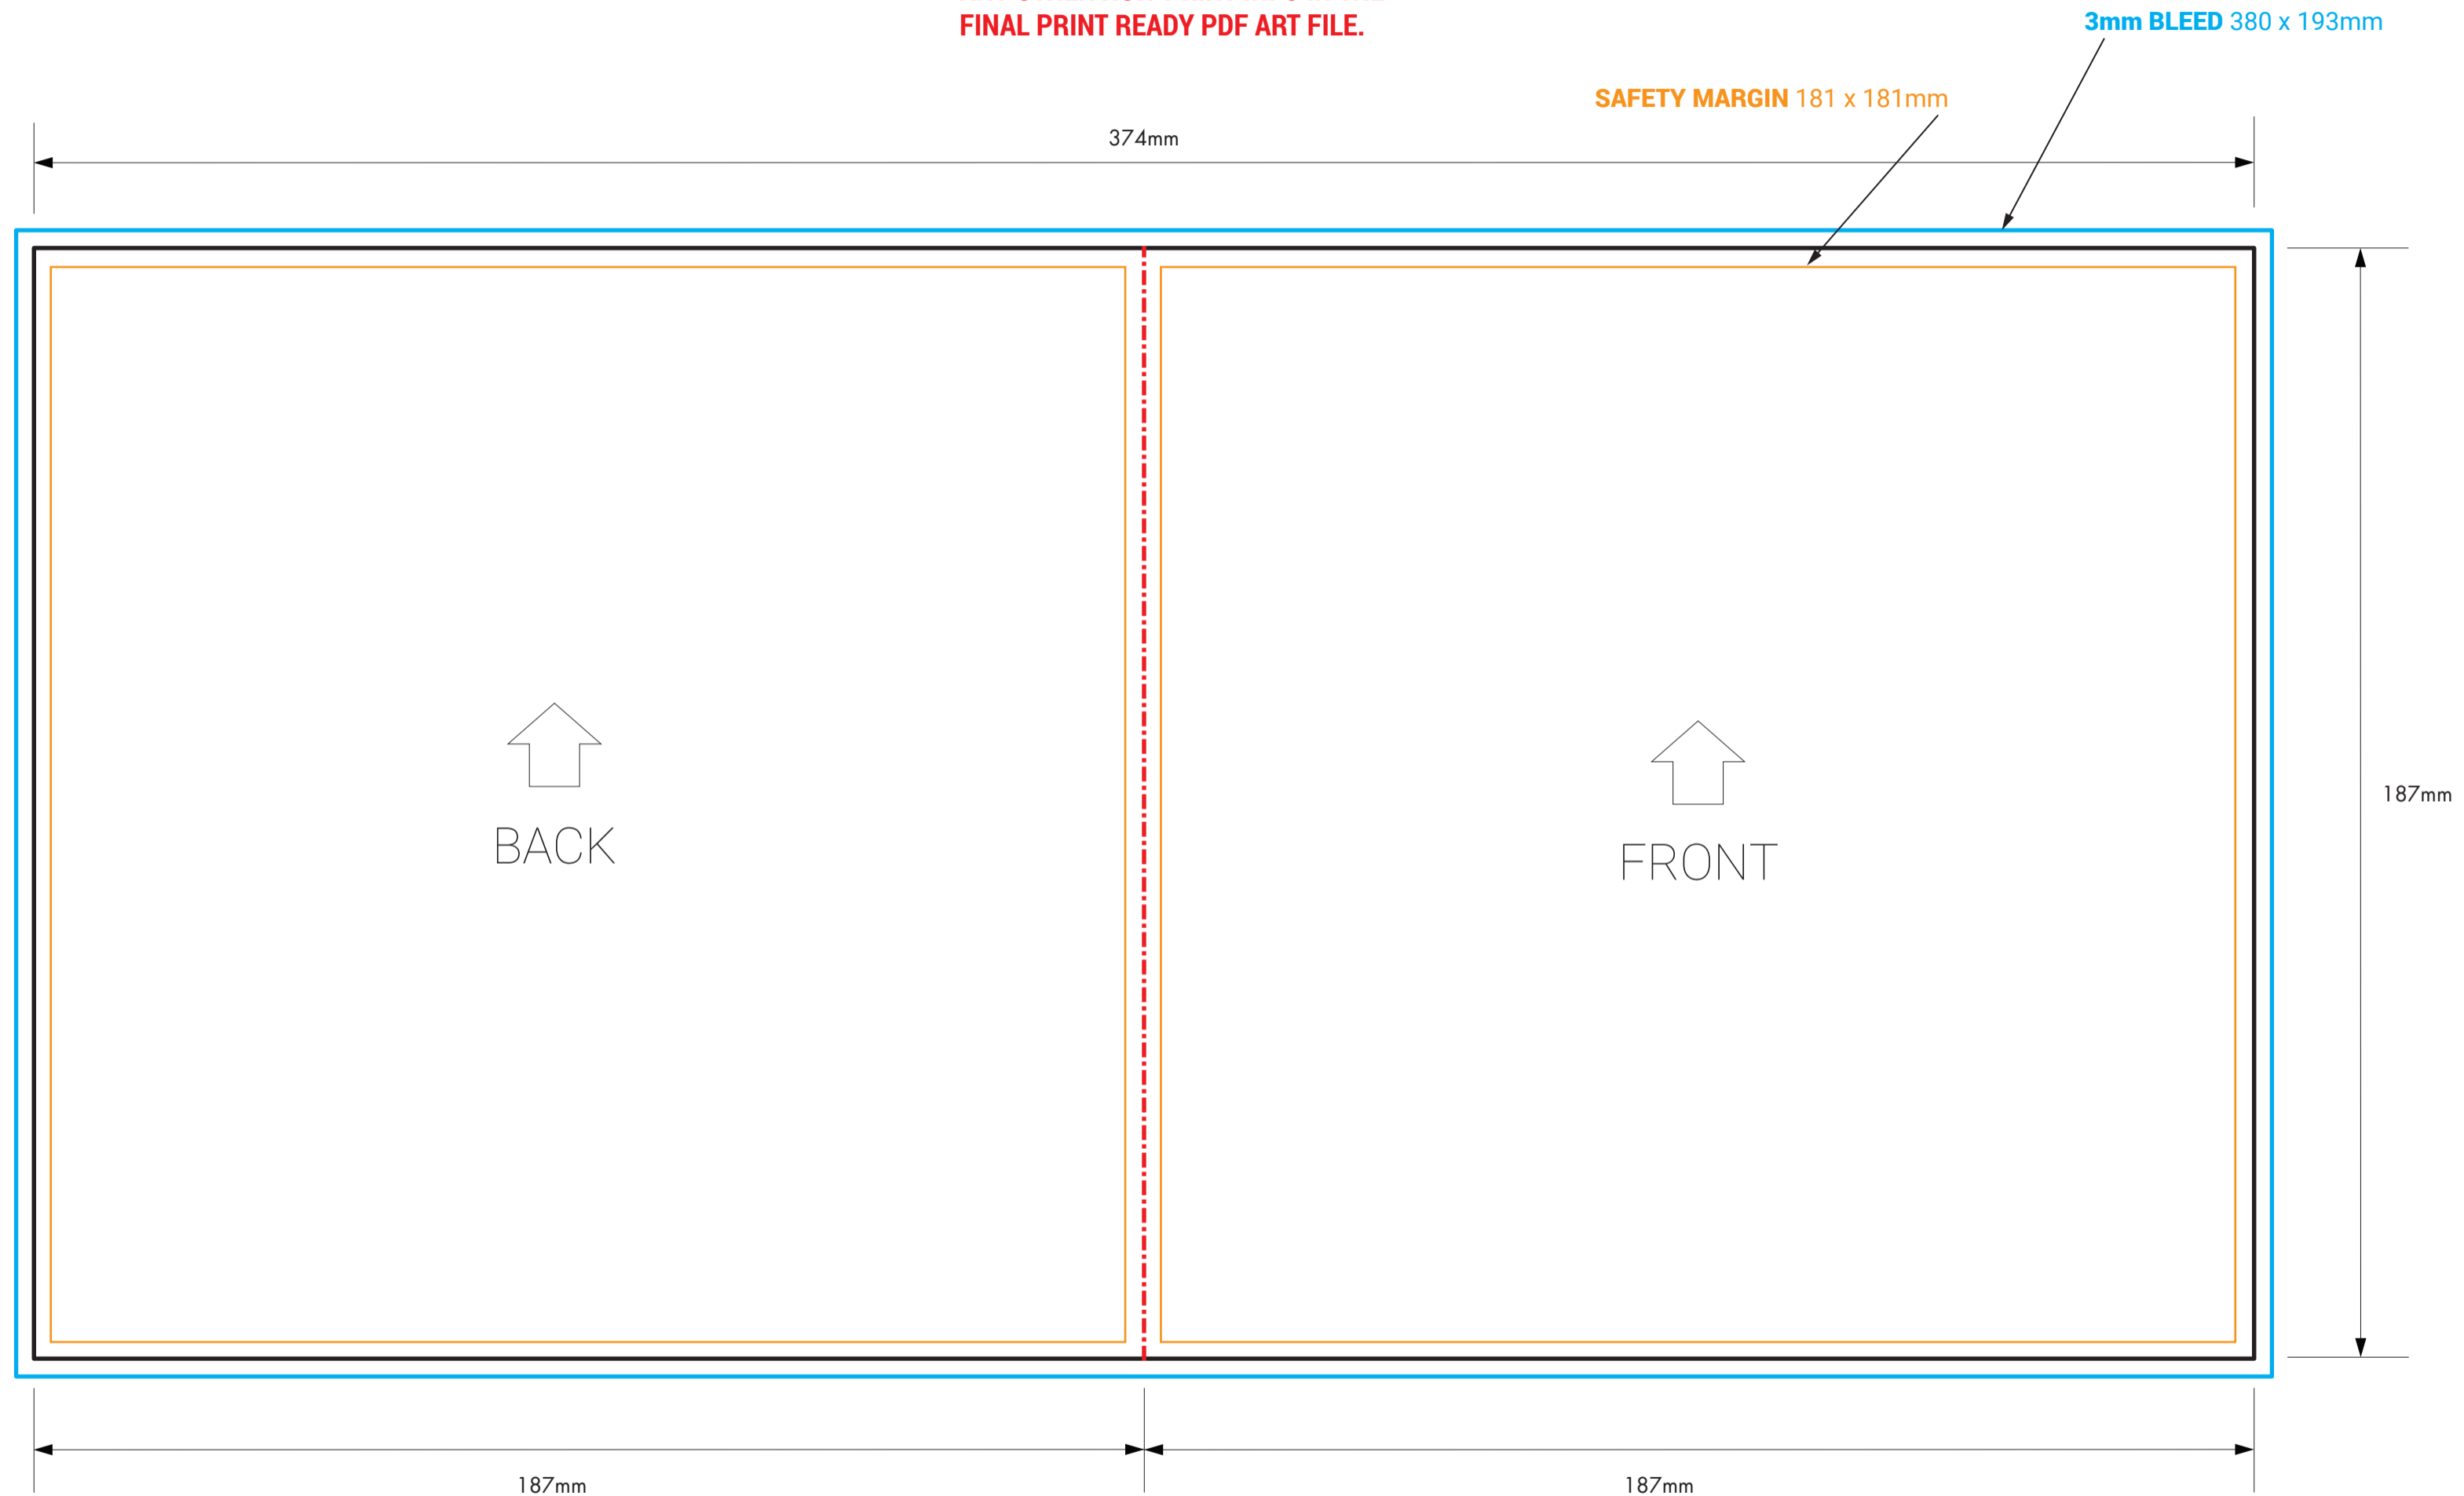

VINYL 7" - SLEEVE

! DO NOT INCLUDE THE TEMPLATE OR ANY OTHER NON-PRINT INFO IN THE FINAL PRINT READY PDF ART FILE.

IMPORTANT

- IMPORTANT INFO SHOULD MUST BE INSIDE SAFETY MARGINS
- FINAL ART MUST HAVE 8MM BLEED ON EACH CUT EDGE
- FINAL ART MUST BE CMYK AND 300 DPI
- PLEASE OUTLINE ALL FONTS
- SAVE ART AS PRINT READY PDF (Acrobat 6.0 (PDF 1.5) or higher)