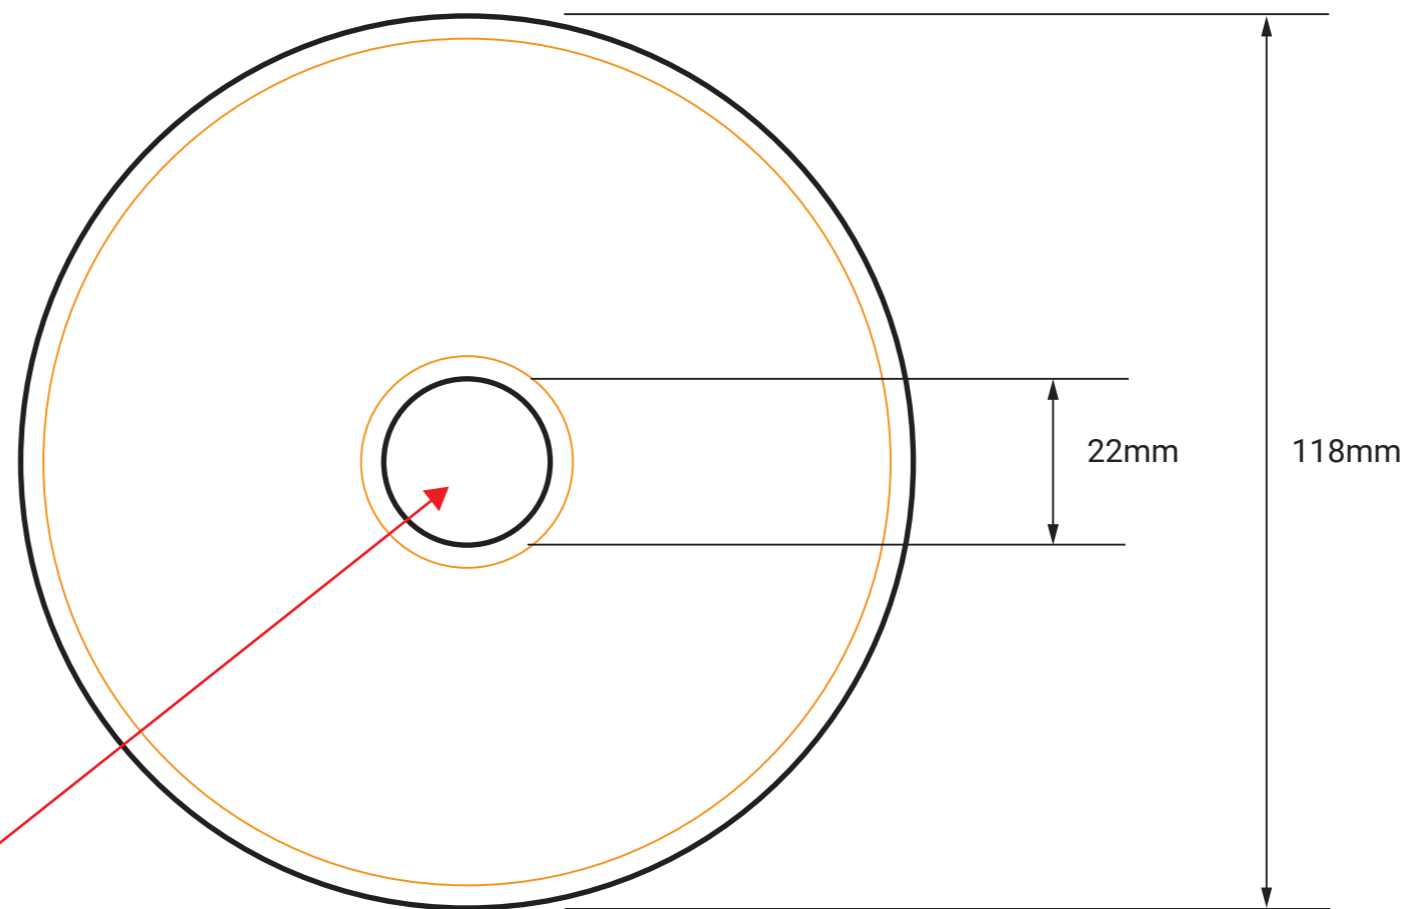

DUPLICATED CD or DVD

- For runs less than 500 units
- White base
- Full colour print

BASIC PRINT

Up to 1/3 of the disc surface printed

FULL PRINT

1/3 or more of the disc surface printed

UV GLOSS COAT

Recommended for dark or black artwork

**DO NOT CROP ARTWORK
OUT OF INNER CIRCLE**

OUTER EDGE

Diameter 118mm

INNER EDGE

Diameter 22mm

SAFETY OUTER EDGE

Diameter 112mm

SAFETY INNER EDGE

Diameter 28mm

DO NOT INCLUDE THE TEMPLATE OR ANY OTHER NON-PRINT INFO IN THE FINAL PRINT READY PDF ART FILE.

IMPORTANT

- IMPORTANT INFO MUST BE INSIDE SAFETY MARGINS
- FINAL ART MUST BE CMYK AND 300 DPI
- OUTLINE ALL FONTS
- **DO NOT CROP OUT INNER CIRCLE**
- SAVE ART AS PRINT READY PDF (Acrobat 6.0 (PDF 1.5) or higher)