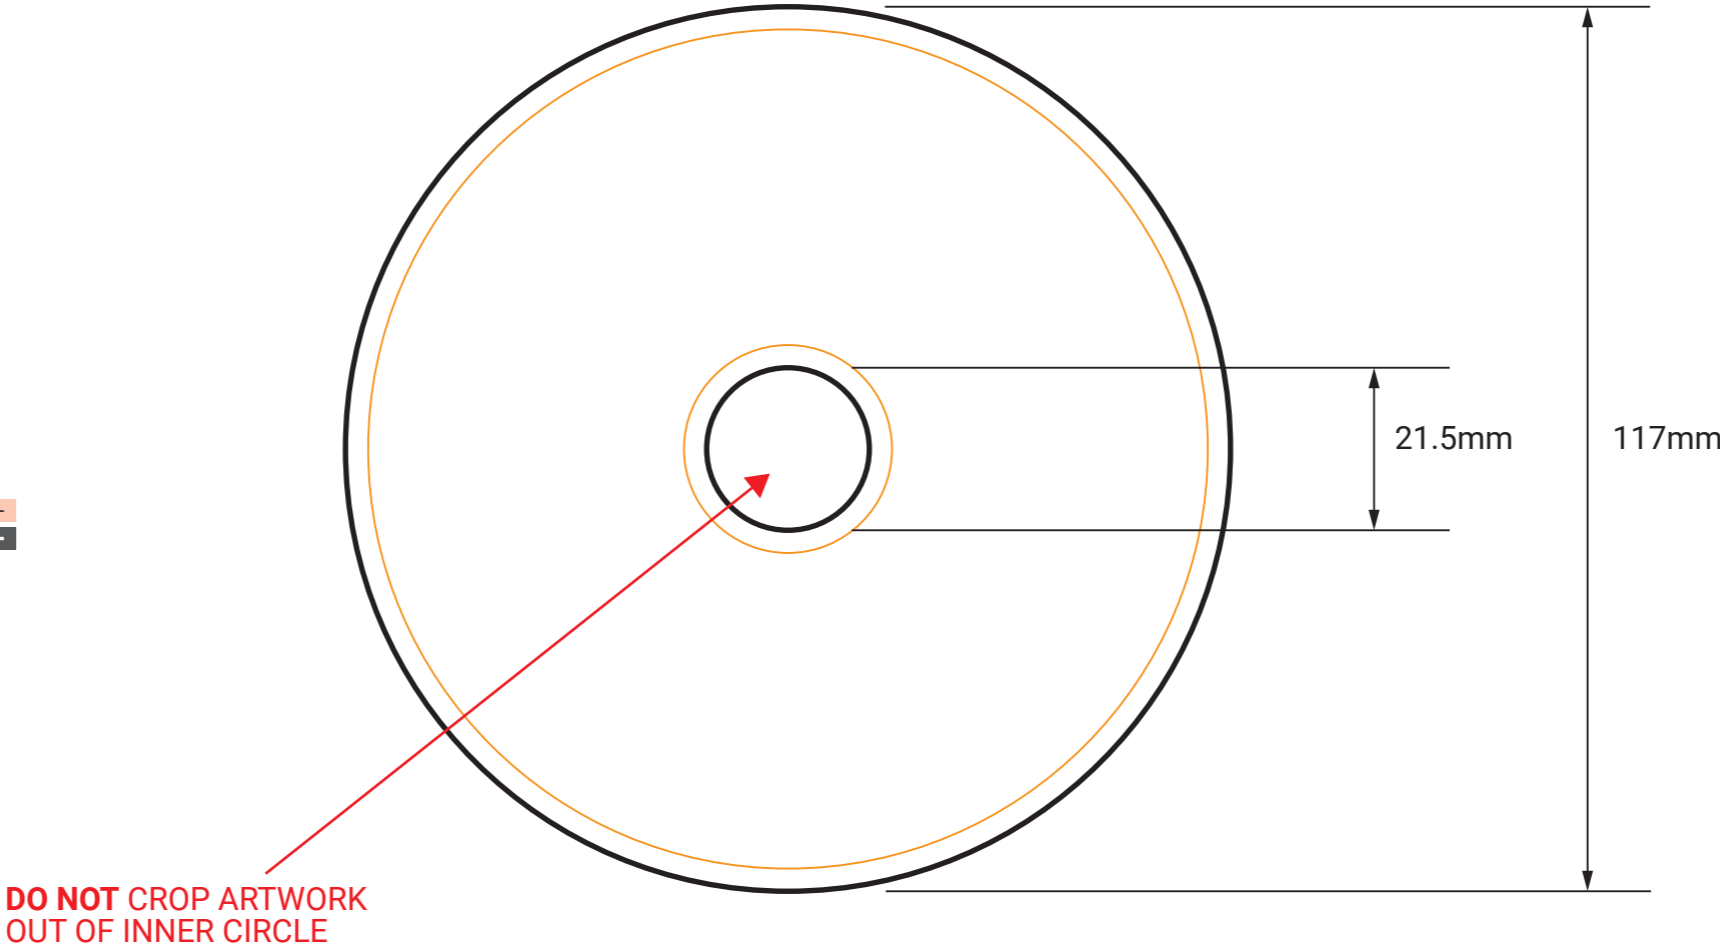

REPLICATED CD or DVD

- For runs of 500 or more units

Minimum font size:

5pt for dark coloured text
7pt for light coloured text

Minimum line width:

0.2mm (0.6pt) for dark coloured lines
0.4mm (1.3pt) for light coloured lines

Recommended Rich Black:

40% C, 20% M, 20% Y and 100% K

**DO NOT CROP ARTWORK
OUT OF INNER CIRCLE**

OUTER EDGE Diameter 117mm	INNER EDGE Diameter 21.5mm	SAFETY OUTER EDGE Diameter 111mm	SAFETY INNER EDGE Diameter 27.5mm
-------------------------------------	--------------------------------------	--	---

— EDGE OF PRINTABLE AREA
— SAFETY