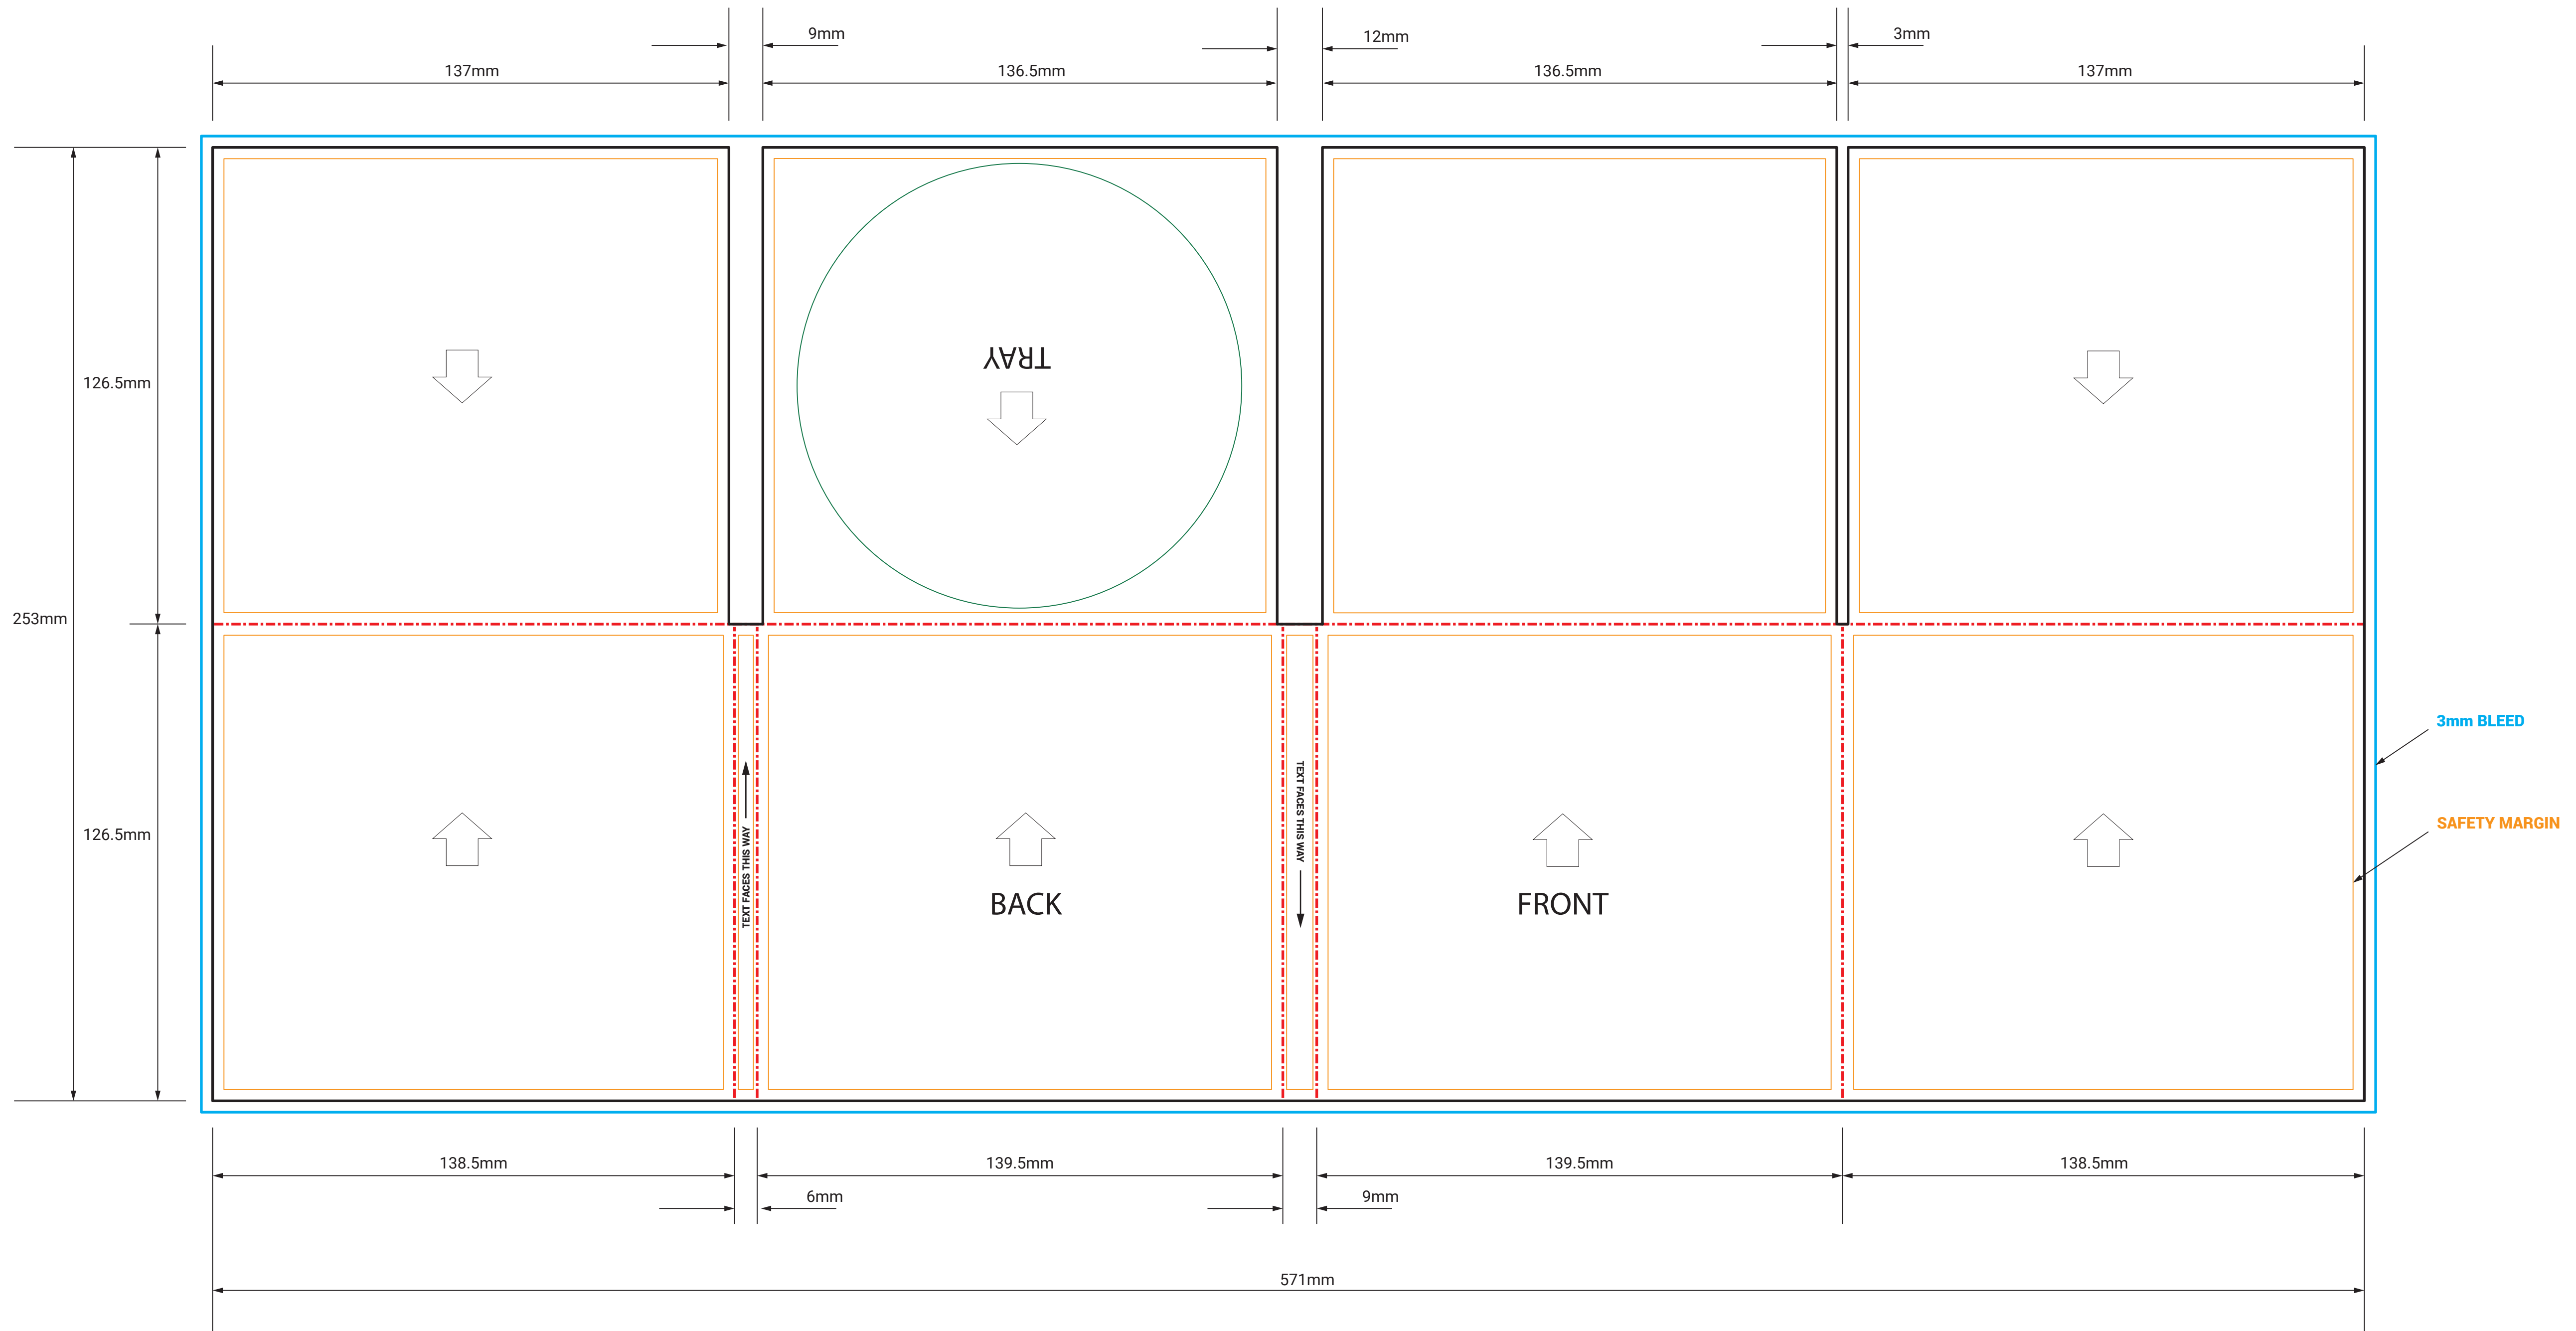

DIGICASE 8 PANEL - 1 TRAY

IMPORTANT

- IMPORTANT INFO SHOULD BE INSIDE SAFETY MARGINS
- FINAL ART MUST HAVE 3MM BLEED ON EACH CUT EDGE
- FINAL ART MUST BE CMYK AND 300 DPI
- PLEASE OUTLINE ALL FONTS
- SAVE ART AS PRINT READY PDF (Acrobat 6.0 (PDF 1.5) or higher)

- CUT
- - - FOLD
- BLEED
- SAFETY
- TRAY