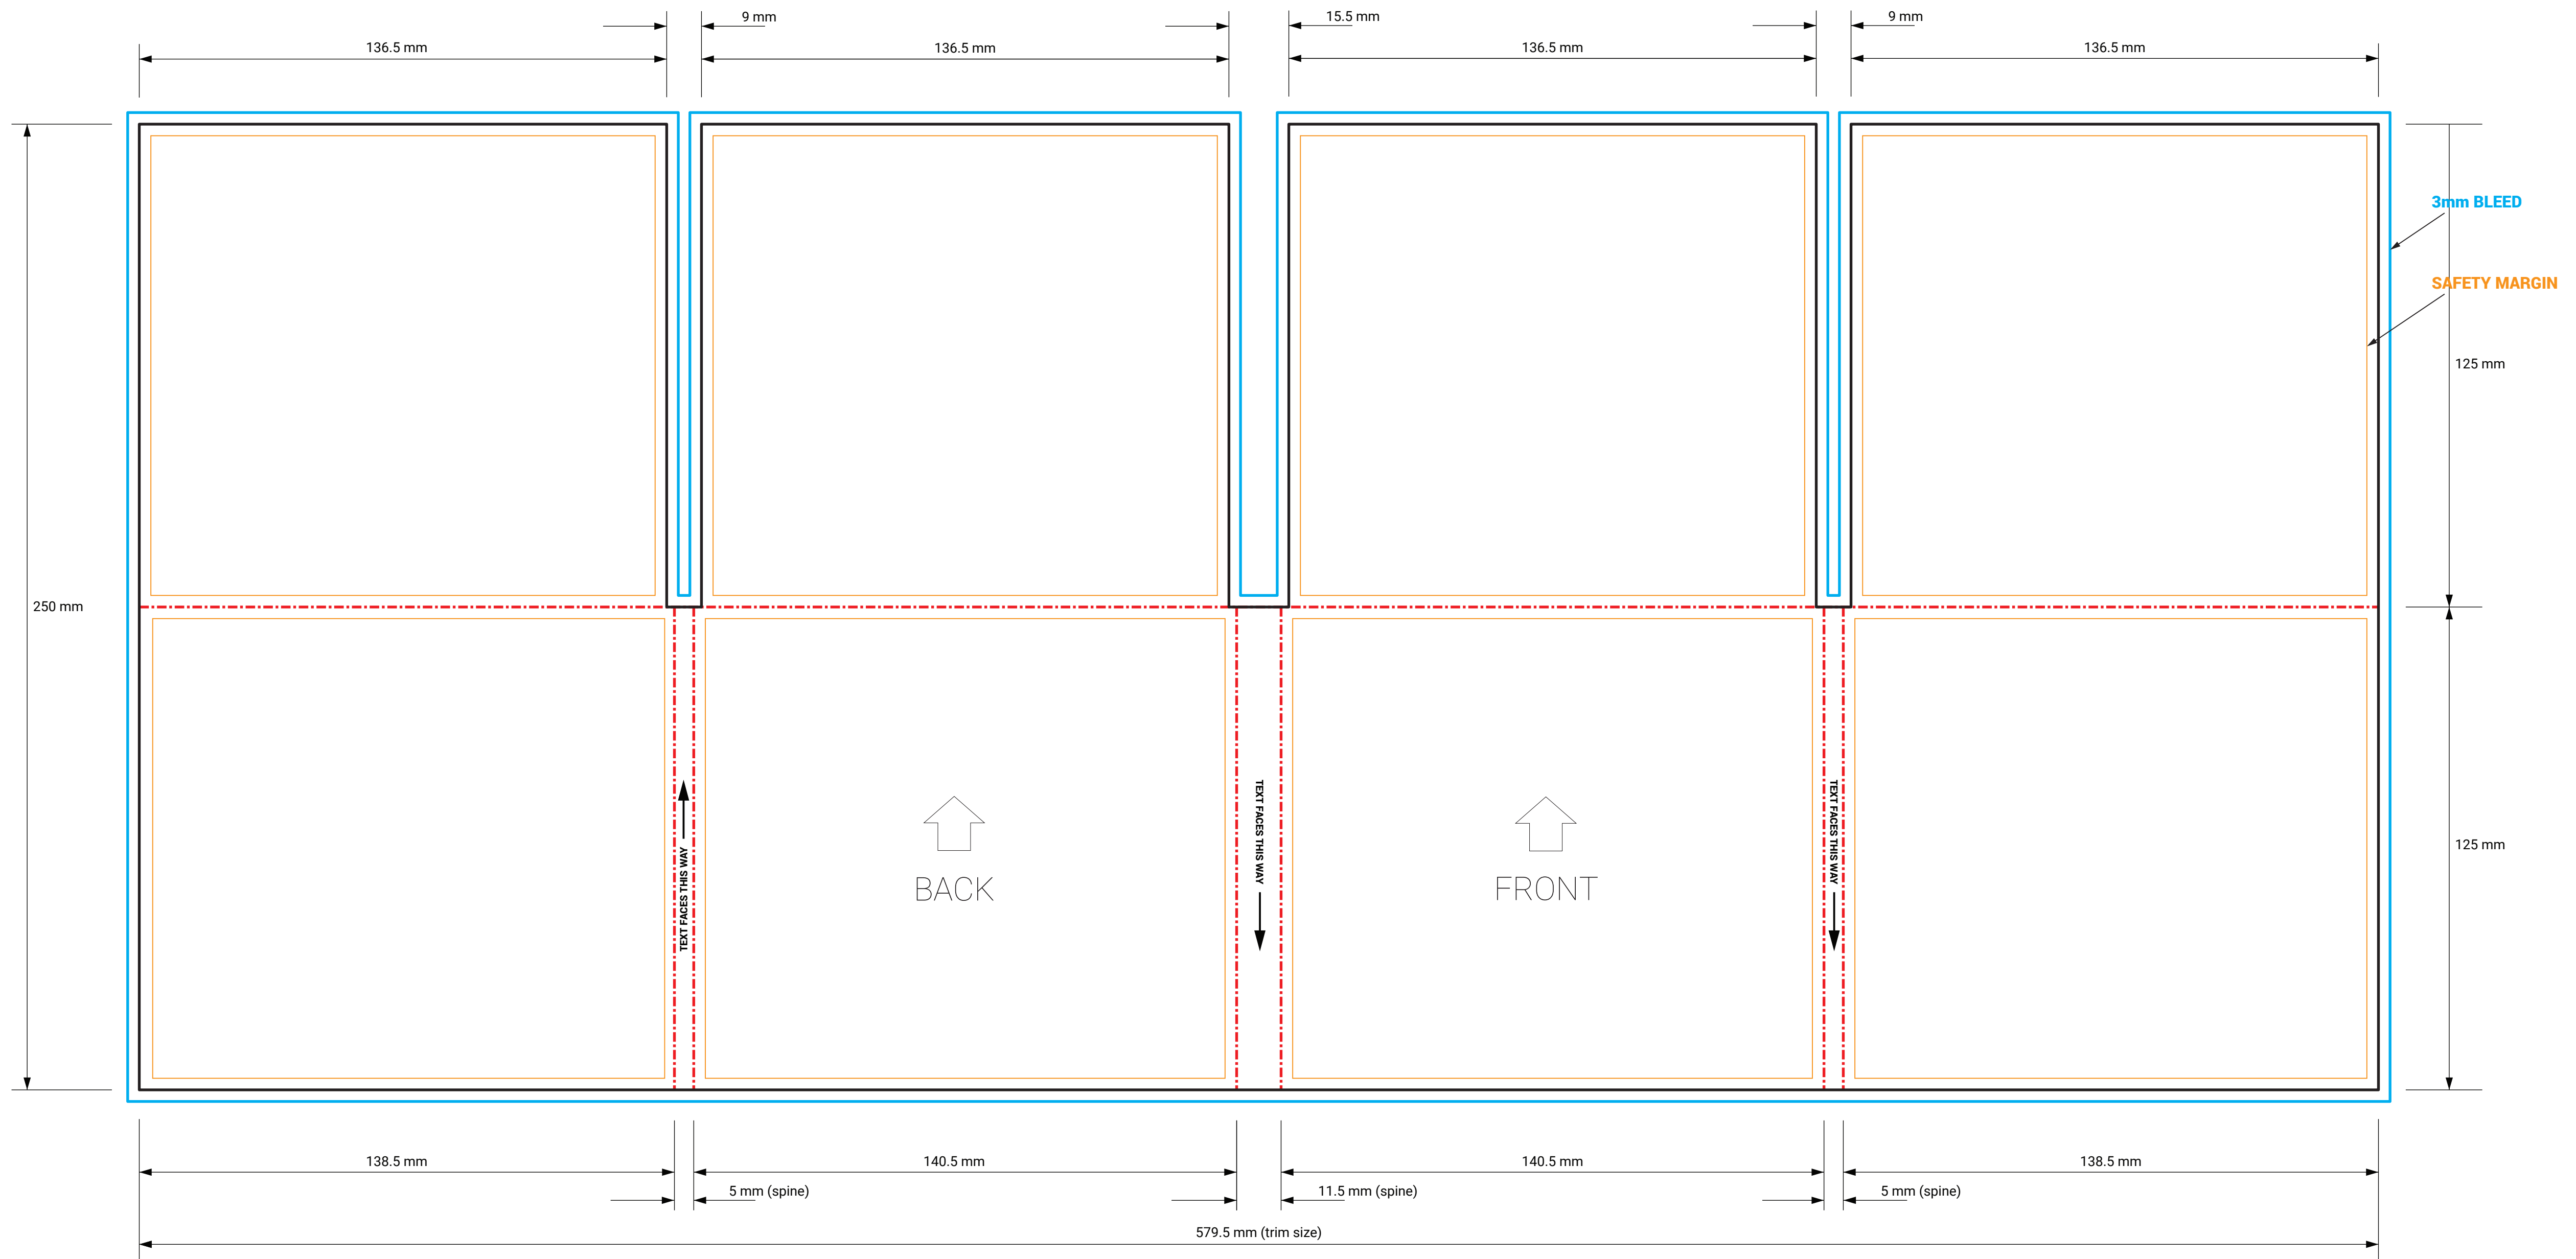

# GATEFOLD 8 PANEL - STRAIGHT EDGES

**IMPORTANT**

- IMPORTANT INFO SHOULD MUST BE INSIDE SAFETY MARGINS
- FINAL ART MUST HAVE 3MM BLEED ON EACH CUT EDGE
- FINAL ART MUST BE CMYK AND 300 DPI
- PLEASE OUTLINE ALL FONTS
- SAVE ART AS PRINT READY PDF (Acrobat 6.0 (PDF 1.5) or higher)