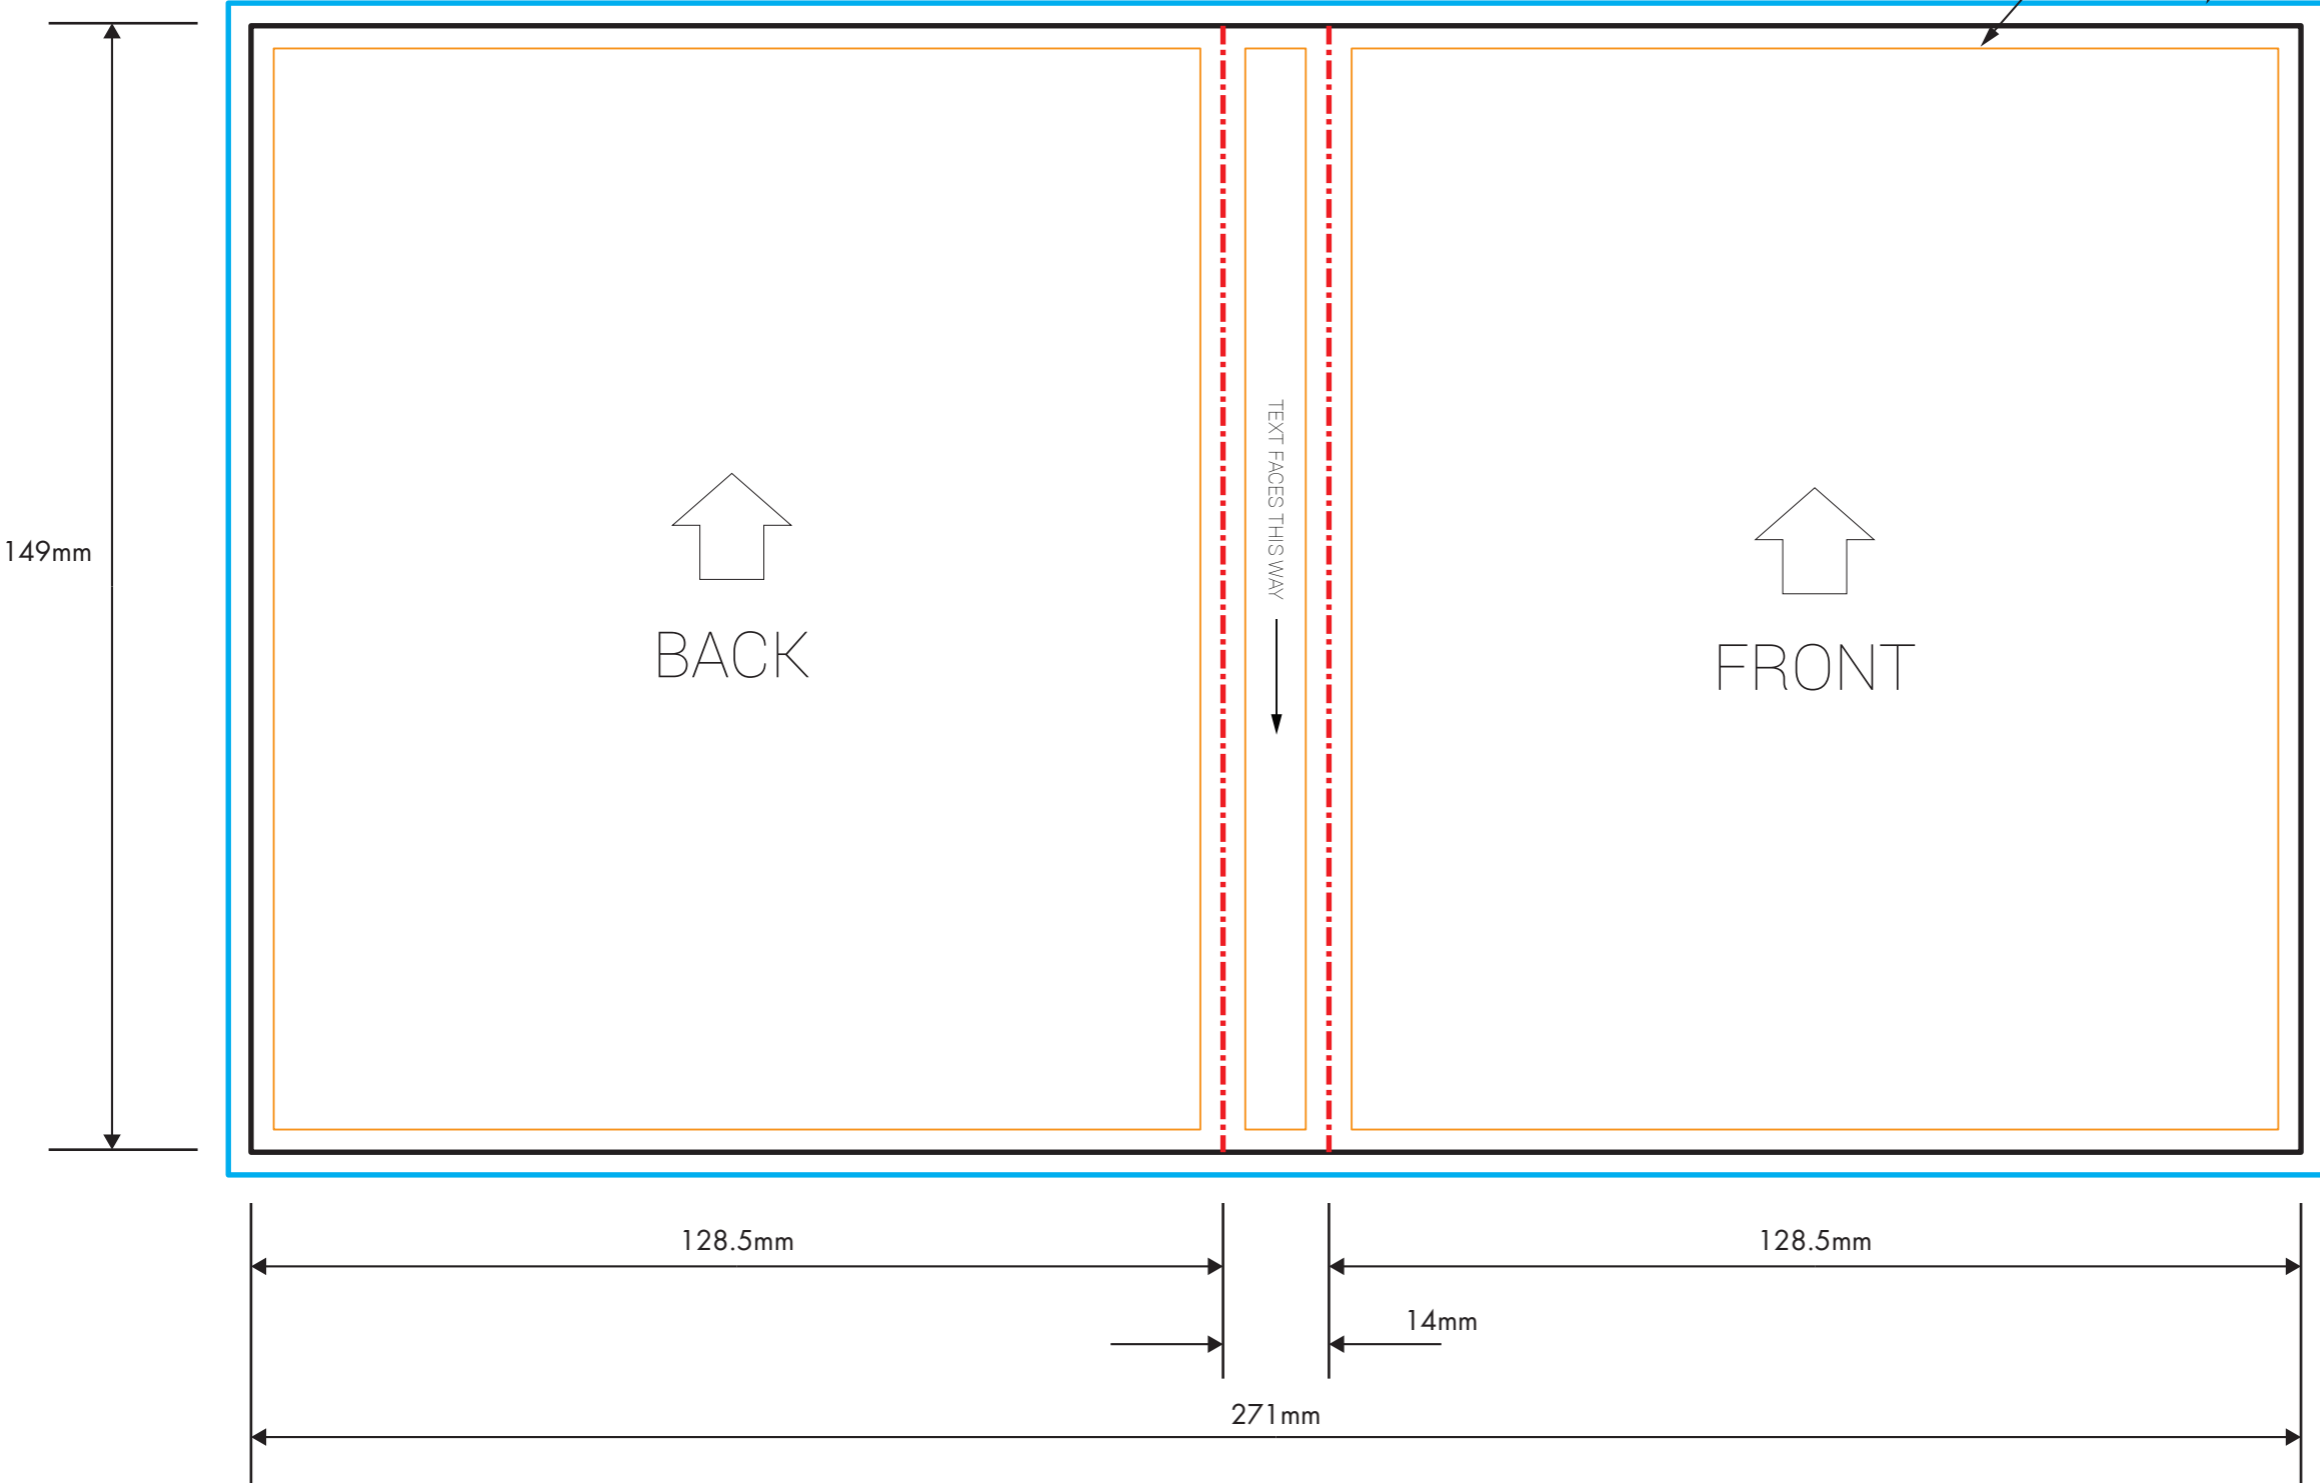

BLU-RAY SLICK OUTSIDE (SINGLE SIDED)

! DO NOT INCLUDE THE TEMPLATE OR ANY OTHER NON-PRINT INFO IN THE FINAL PRINT READY PDF ART FILE.

SAFETY MARGIN 265x143mm

3mm BLEED 277x155mm

THIS TEMPLATE IS 1:1 SCALE

- CUT
- FOLD
- BLEED
- SAFETY

BLU-RAY SLICK INSIDE (DOUBLE SIDED)

! DO NOT INCLUDE THE TEMPLATE OR ANY OTHER NON-PRINT INFO IN THE FINAL PRINT READY PDF ART FILE.

SAFETY MARGIN 265x143mm

3mm BLEED 277x155mm

- CUT
- FOLD
- BLEED
- SAFETY
- TRAY / BOOKLET CLIP