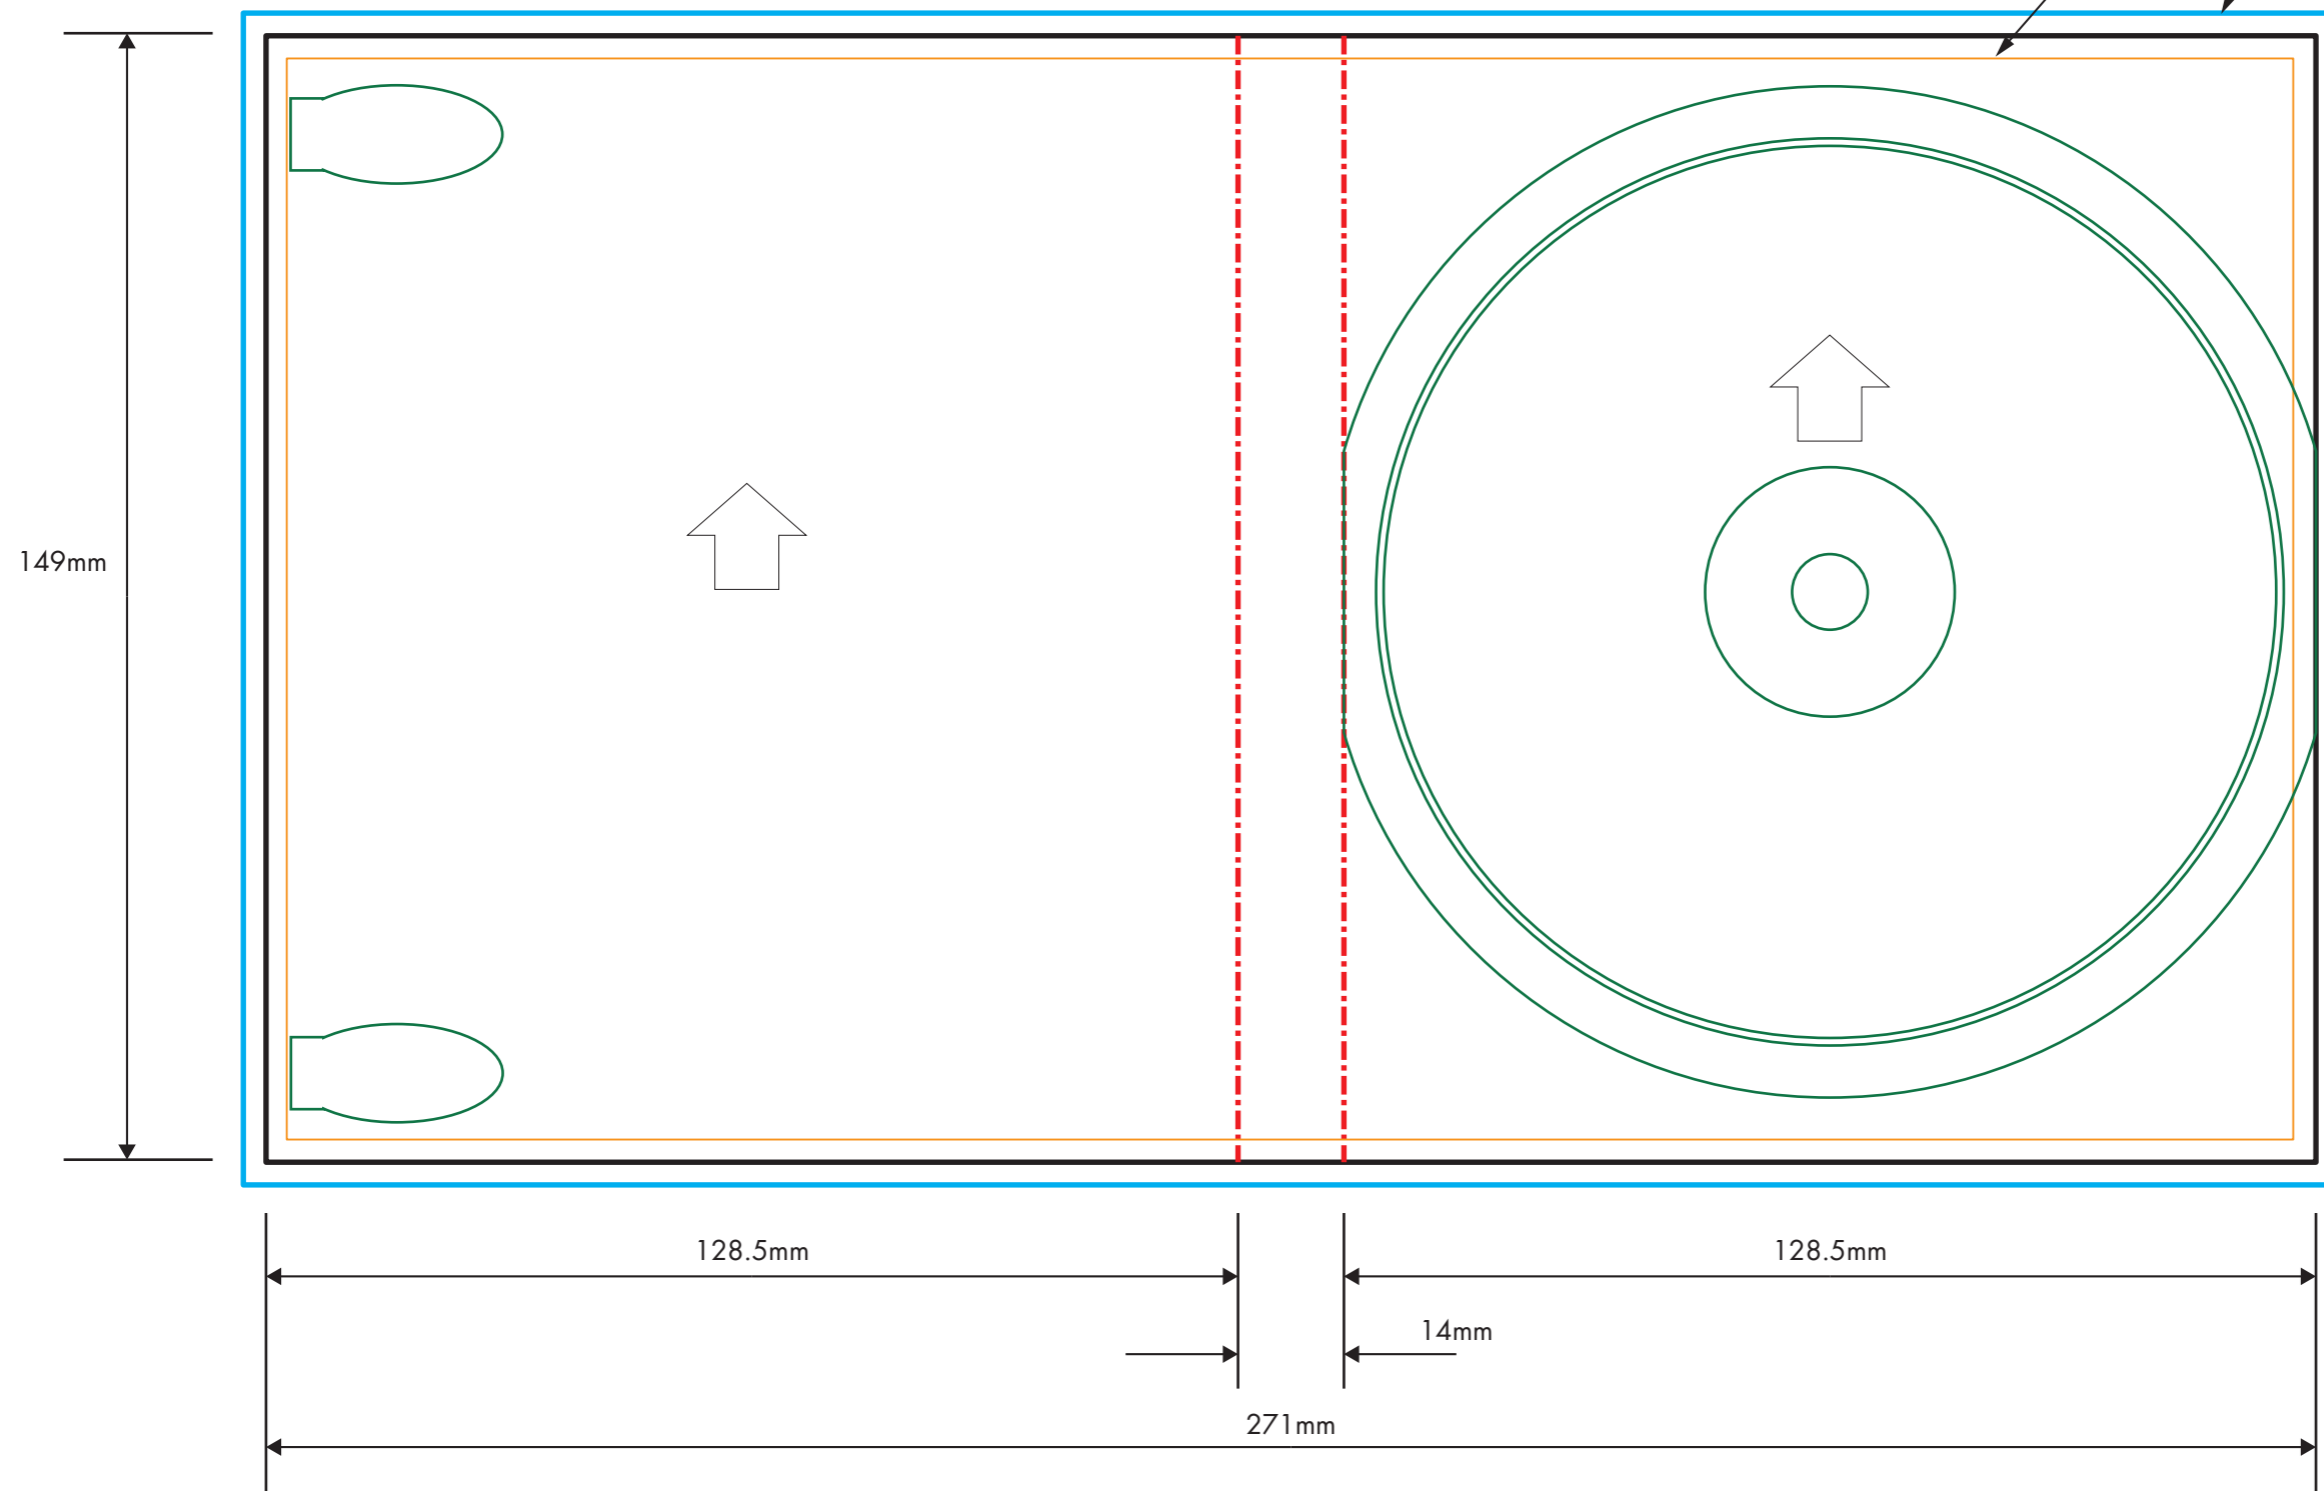

BLU-RAY SLICK OUTSIDE (SINGLE SIDED)

! DO NOT INCLUDE THE TEMPLATE OR ANY OTHER NON-PRINT INFO IN THE FINAL PRINT READY PDF ART FILE.

SAFETY MARGIN 265x143mm

3mm BLEED 277x155mm

THIS TEMPLATE IS 1:1 SCALE

- CUT
- FOLD
- BLEED
- SAFETY

BLU-RAY SLICK INSIDE (DOUBLE SIDED)

! DO NOT INCLUDE THE TEMPLATE OR ANY OTHER NON-PRINT INFO IN THE FINAL PRINT READY PDF ART FILE.

SAFETY MARGIN 265x143mm

3mm BLEED 277x155mm