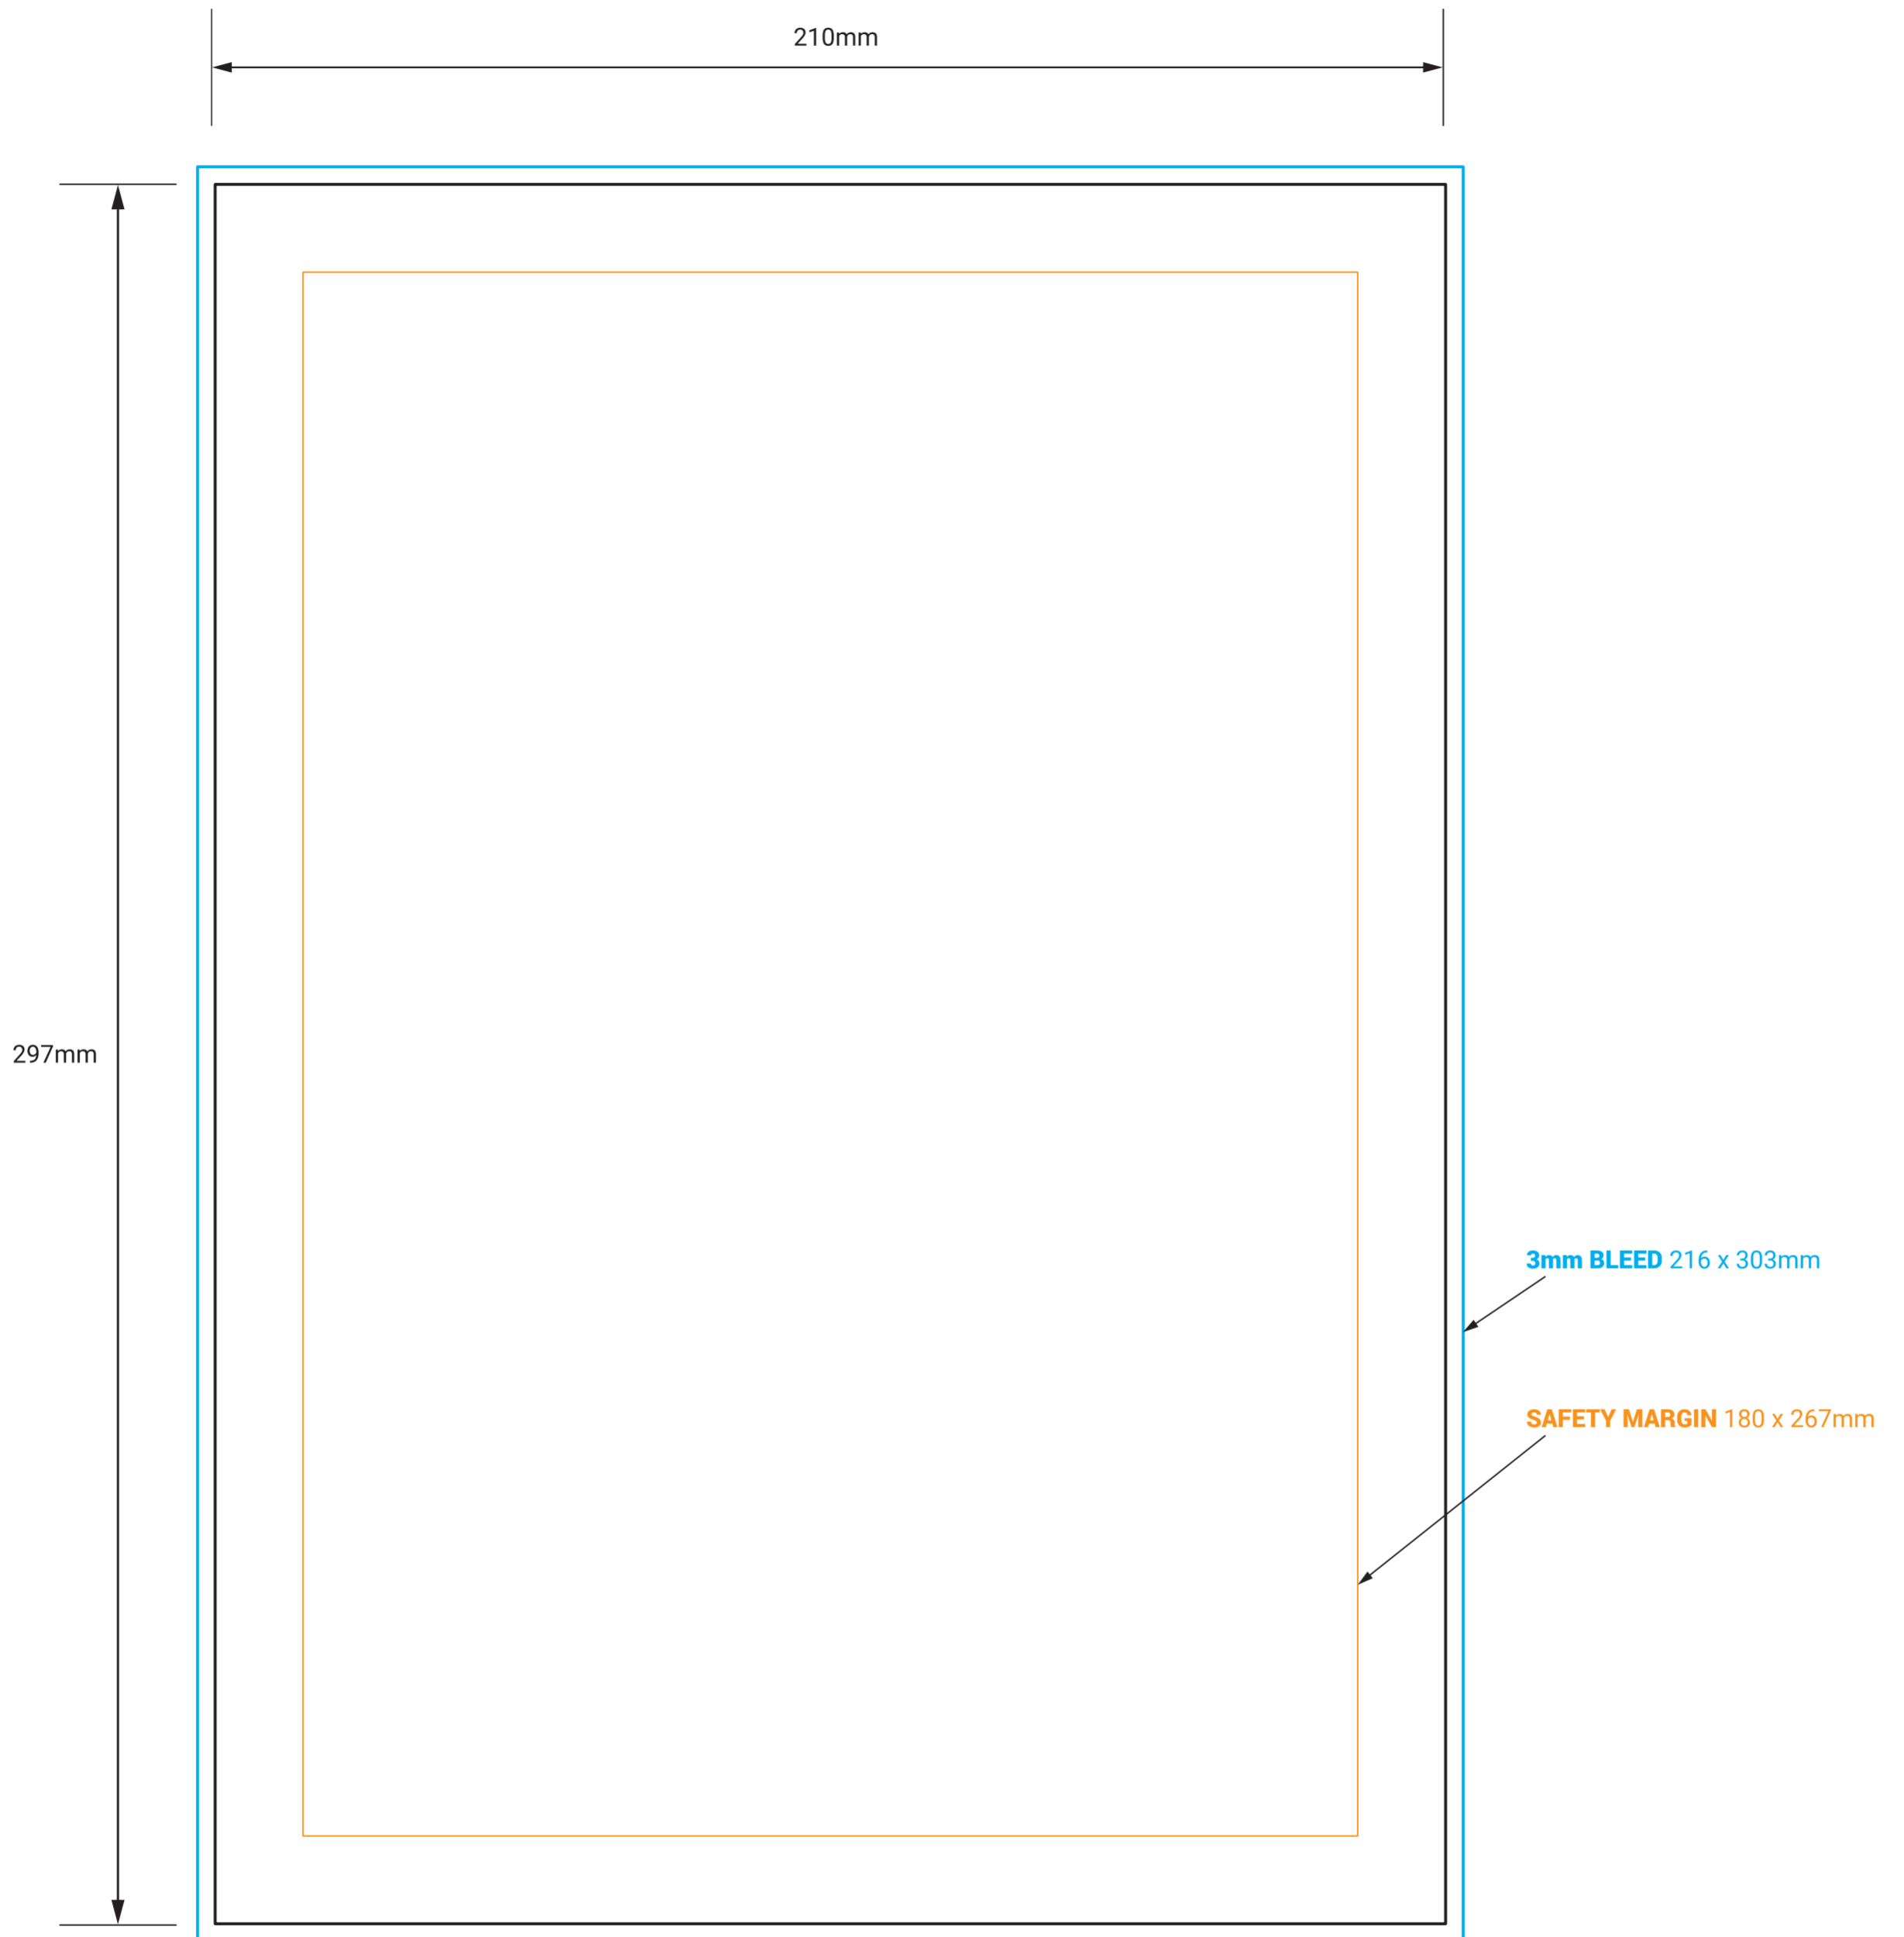

# A4 BOOK - INTERNAL PAGE

**!** DO NOT INCLUDE THE TEMPLATE OR ANY OTHER NON-PRINT INFO IN THE FINAL PRINT READY PDF ART FILE.

**IMPORTANT**

- IMPORTANT INFO SHOULD MUST BE INSIDE SAFETY MARGINS
- FINAL ART MUST HAVE 3MM BLEED ON EACH CUT EDGE
- FINAL ART MUST BE CMYK AND 300 DPI
- PLEASE OUTLINE ALL FONTS
- SAVE ART AS PRINT READY PDF (Acrobat 6.0 (PDF 1.5) or higher)