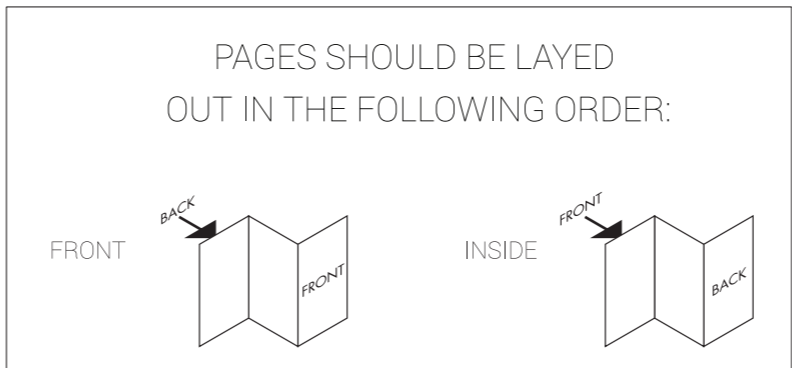

A4 DL CONCERTINA FOLD

! DO NOT INCLUDE THE TEMPLATE OR ANY OTHER NON-PRINT INFO IN THE FINAL PRINT READY PDF ART FILE.

IMPORTANT

- IMPORTANT INFO SHOULD MUST BE INSIDE SAFETY MARGINS
- FINAL ART MUST HAVE 3MM BLEED ON EACH CUT EDGE
- FINAL ART MUST BE CMYK AND 300 DPI
- PLEASE OUTLINE ALL FONTS
- SAVE ART AS PRINT READY PDF (Acrobat 6.0 (PDF 1.5) or higher)

- CUT
- - - FOLD
- BLEED
- SAFETY