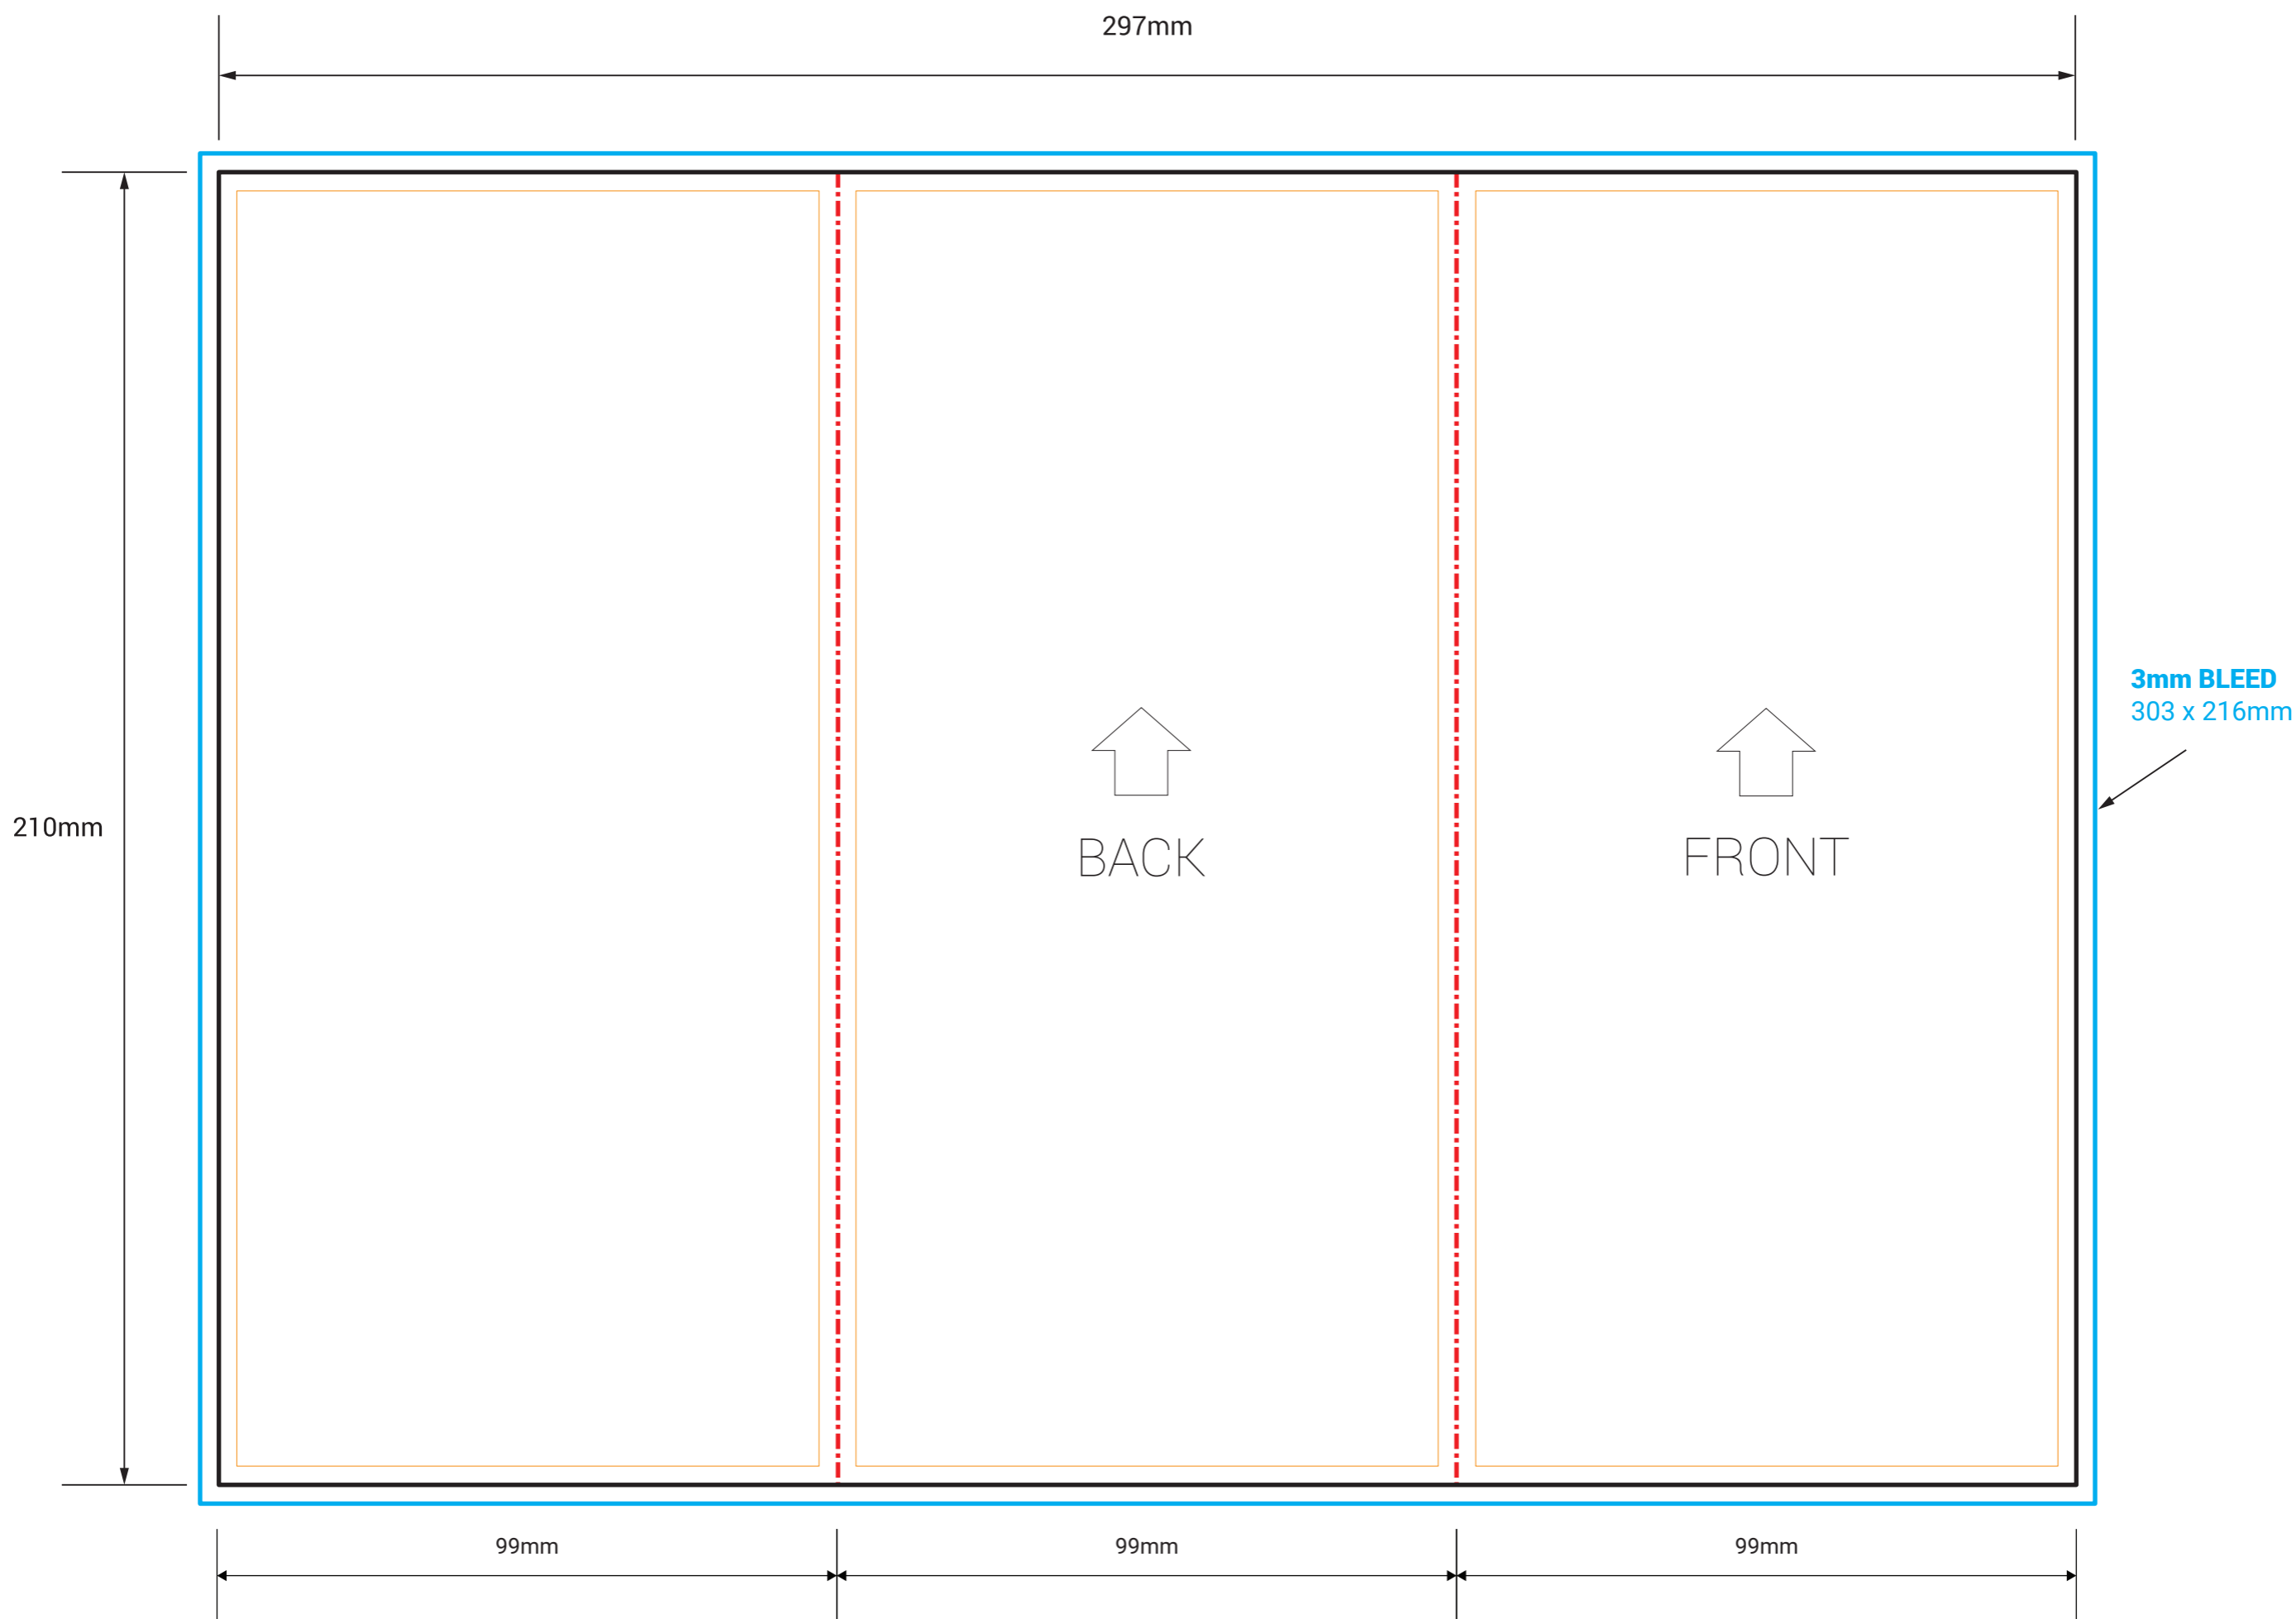

A4 DL CONCERTINA FOLD

! DO NOT INCLUDE THE TEMPLATE OR ANY OTHER NON-PRINT INFO IN THE FINAL PRINT READY PDF ART FILE.

IMPORTANT

- IMPORTANT INFO SHOULD MUST BE INSIDE SAFETY MARGINS
- FINAL ART MUST HAVE 3MM BLEED ON EACH CUT EDGE
- FINAL ART MUST BE CMYK AND 300 DPI
- PLEASE OUTLINE ALL FONTS
- SAVE ART AS PRINT READY PDF (Acrobat 6.0 (PDF 1.5) or higher)

- CUT
- - - FOLD
- BLEED
- SAFETY