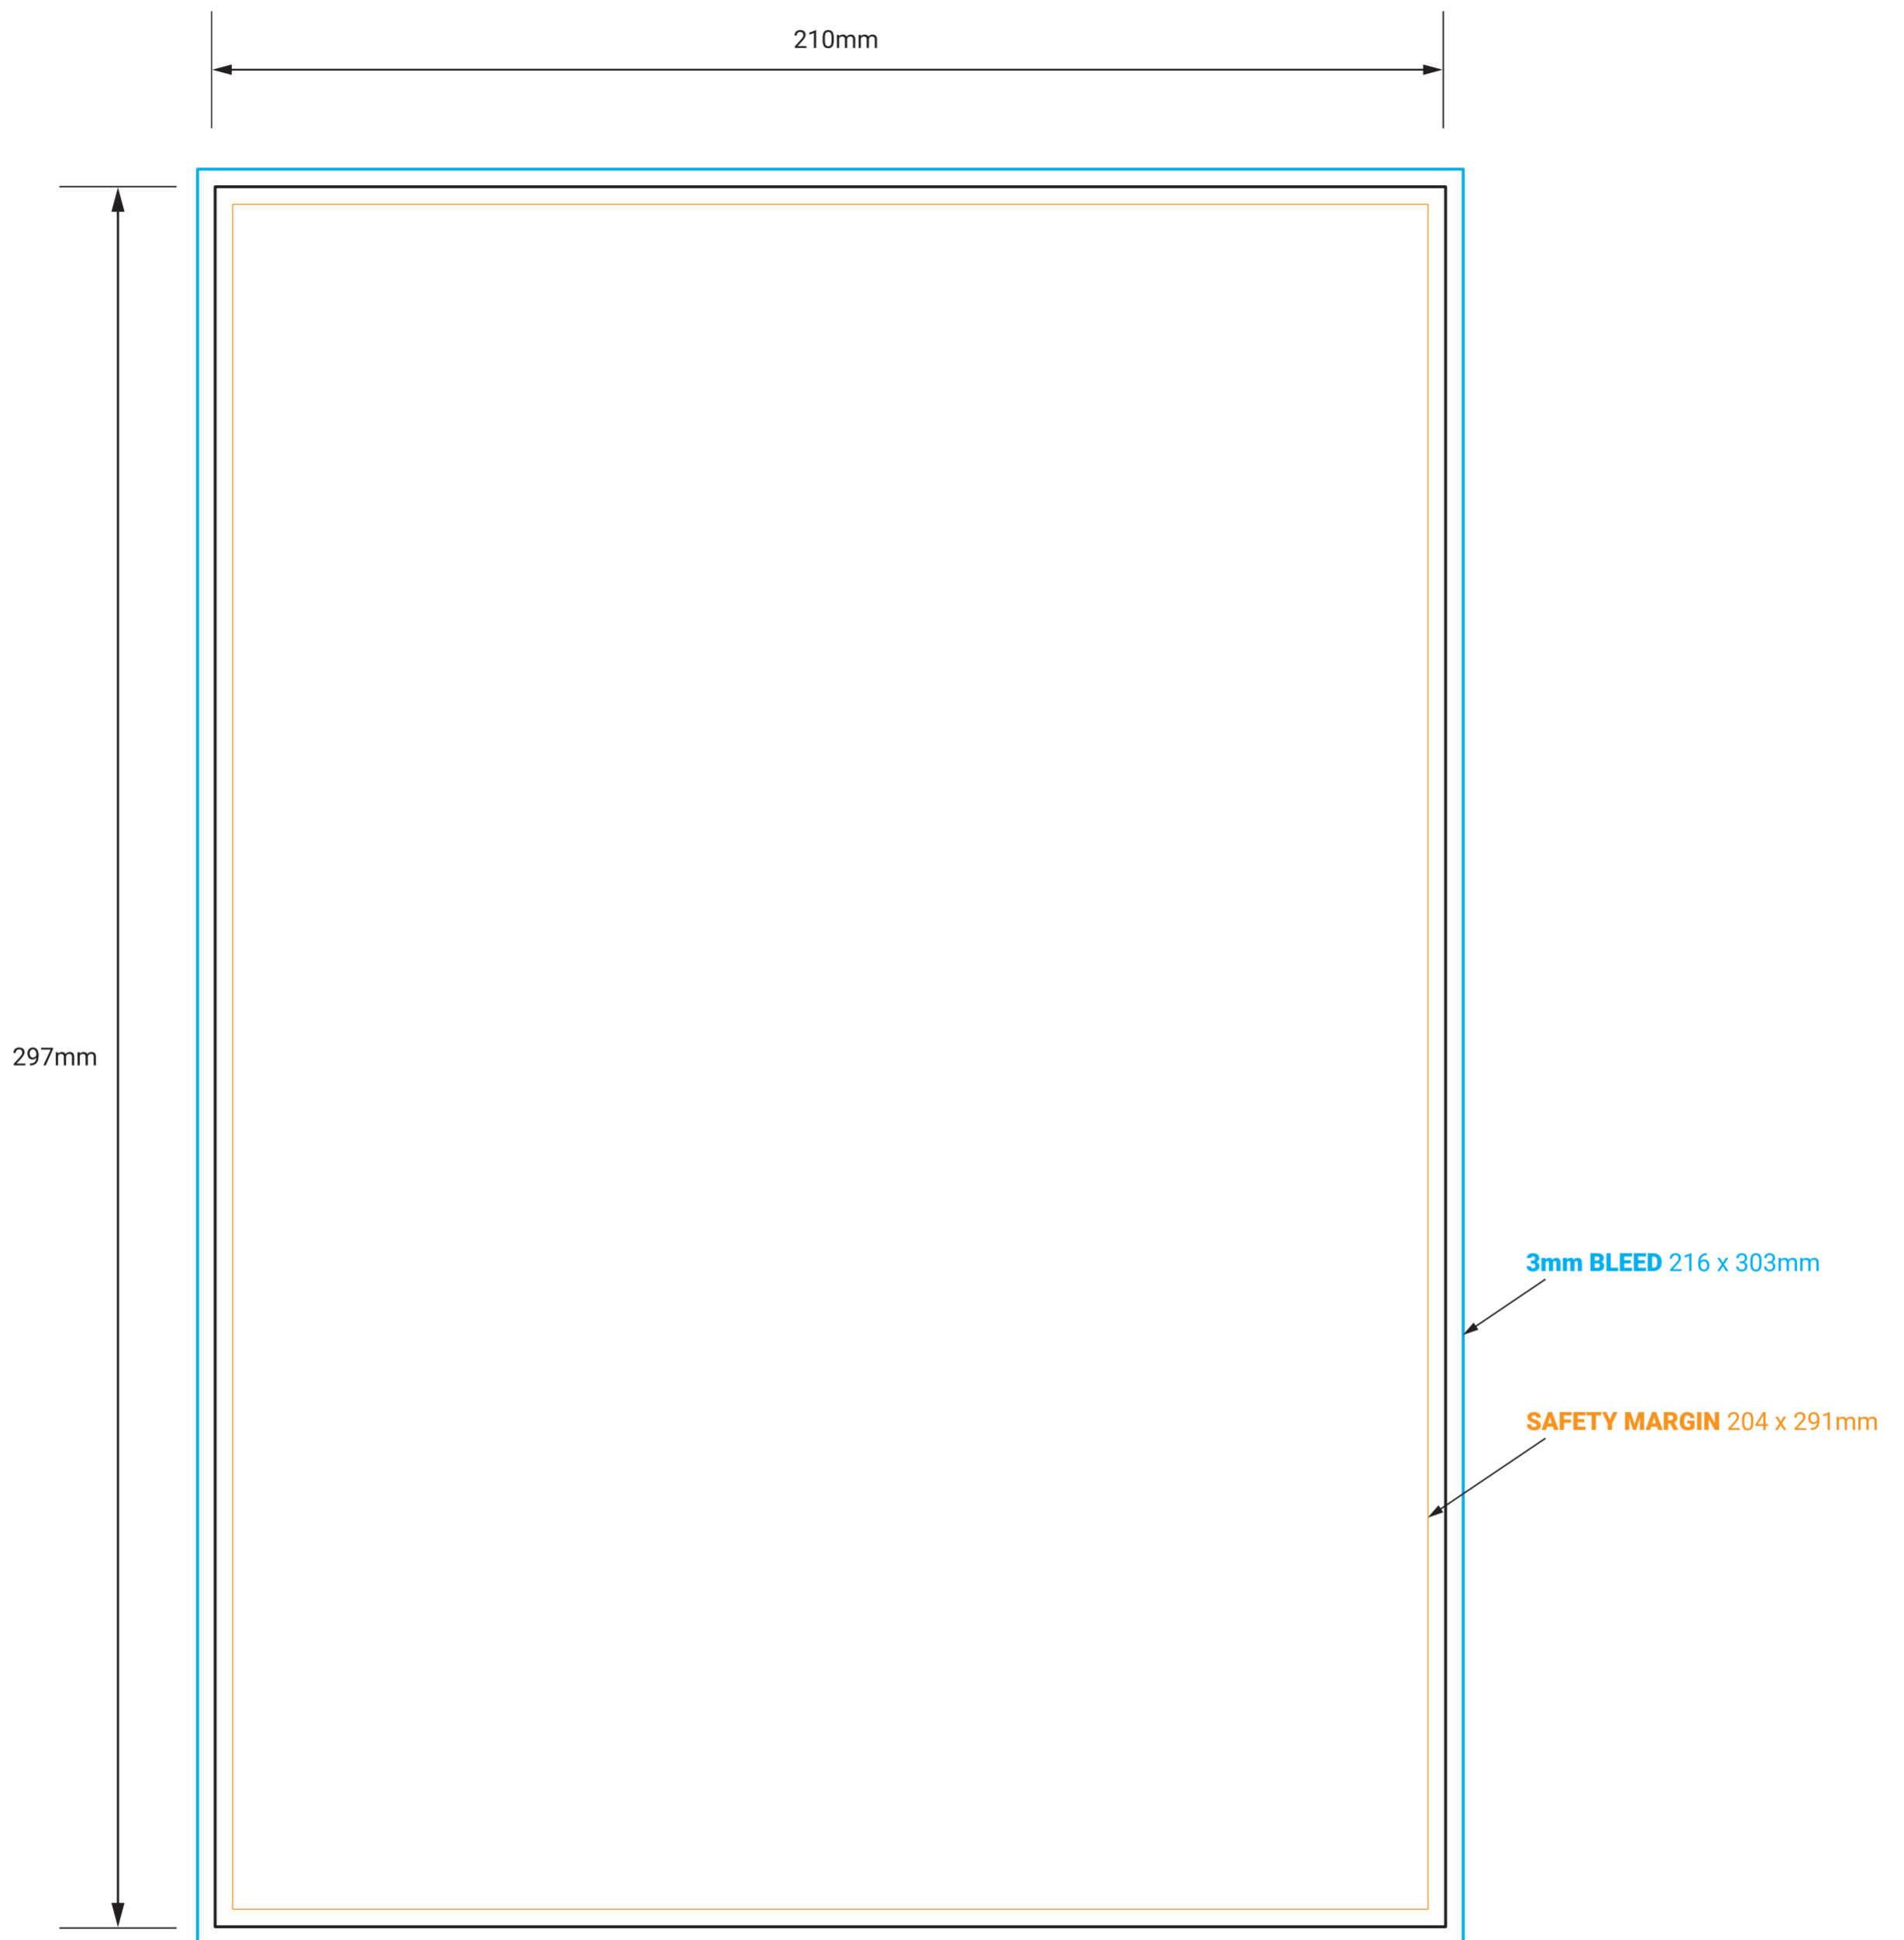

POSTER A4 - SINGLE OR DOUBLE SIDED

! DO NOT INCLUDE THE TEMPLATE OR ANY OTHER NON-PRINT INFO IN THE FINAL PRINT READY PDF ART FILE.

IMPORTANT

- IMPORTANT INFO SHOULD MUST BE INSIDE SAFETY MARGINS
- FINAL ART MUST HAVE 3MM BLEED ON EACH CUT EDGE
- FINAL ART MUST BE CMYK AND 300 DPI
- PLEASE OUTLINE ALL FONTS
- SAVE ART AS PRINT READY PDF (Acrobat 6.0 (PDF 1.5) or higher)