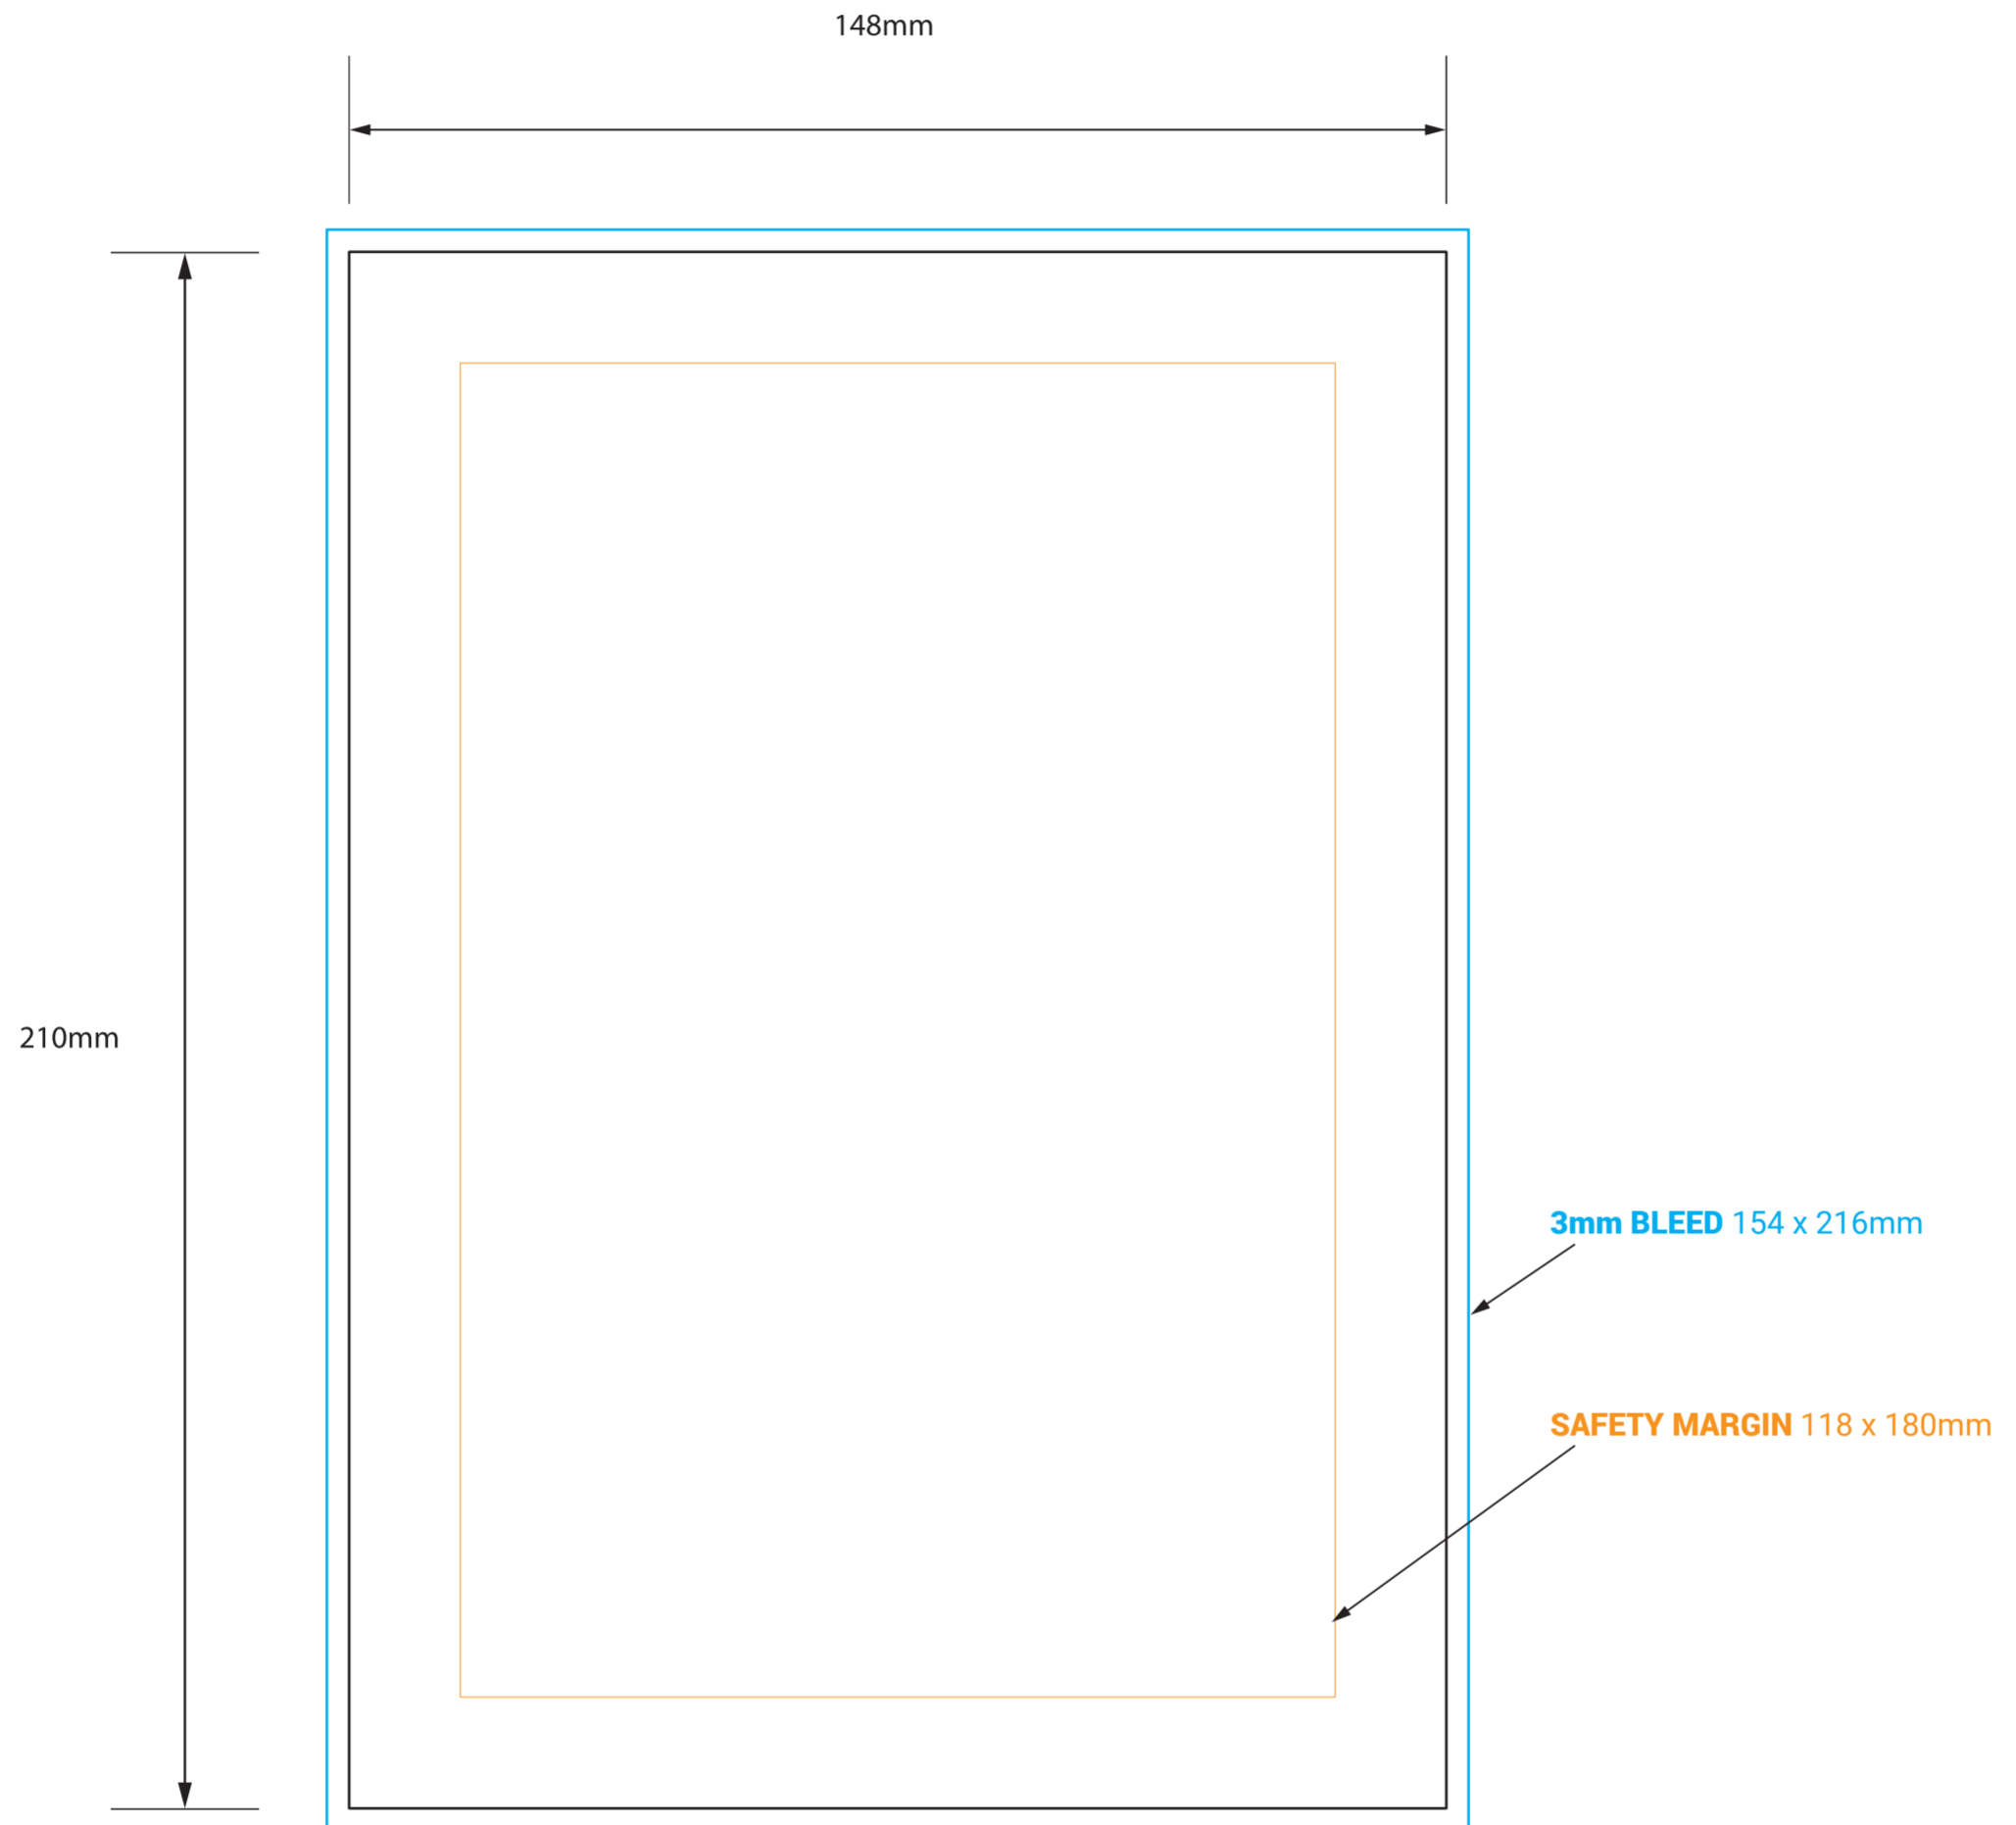

A5 BOOK - INTERNAL PAGE

! DO NOT INCLUDE THE TEMPLATE OR ANY OTHER NON-PRINT INFO IN THE FINAL PRINT READY PDF ART FILE.

IMPORTANT

- IMPORTANT INFO SHOULD MUST BE INSIDE SAFETY MARGINS
- FINAL ART MUST HAVE 3MM BLEED ON EACH CUT EDGE
- FINAL ART MUST BE CMYK AND 300 DPI
- PLEASE OUTLINE ALL FONTS
- SAVE ART AS PRINT READY PDF (Acrobat 6.0 (PDF 1.5) or higher)