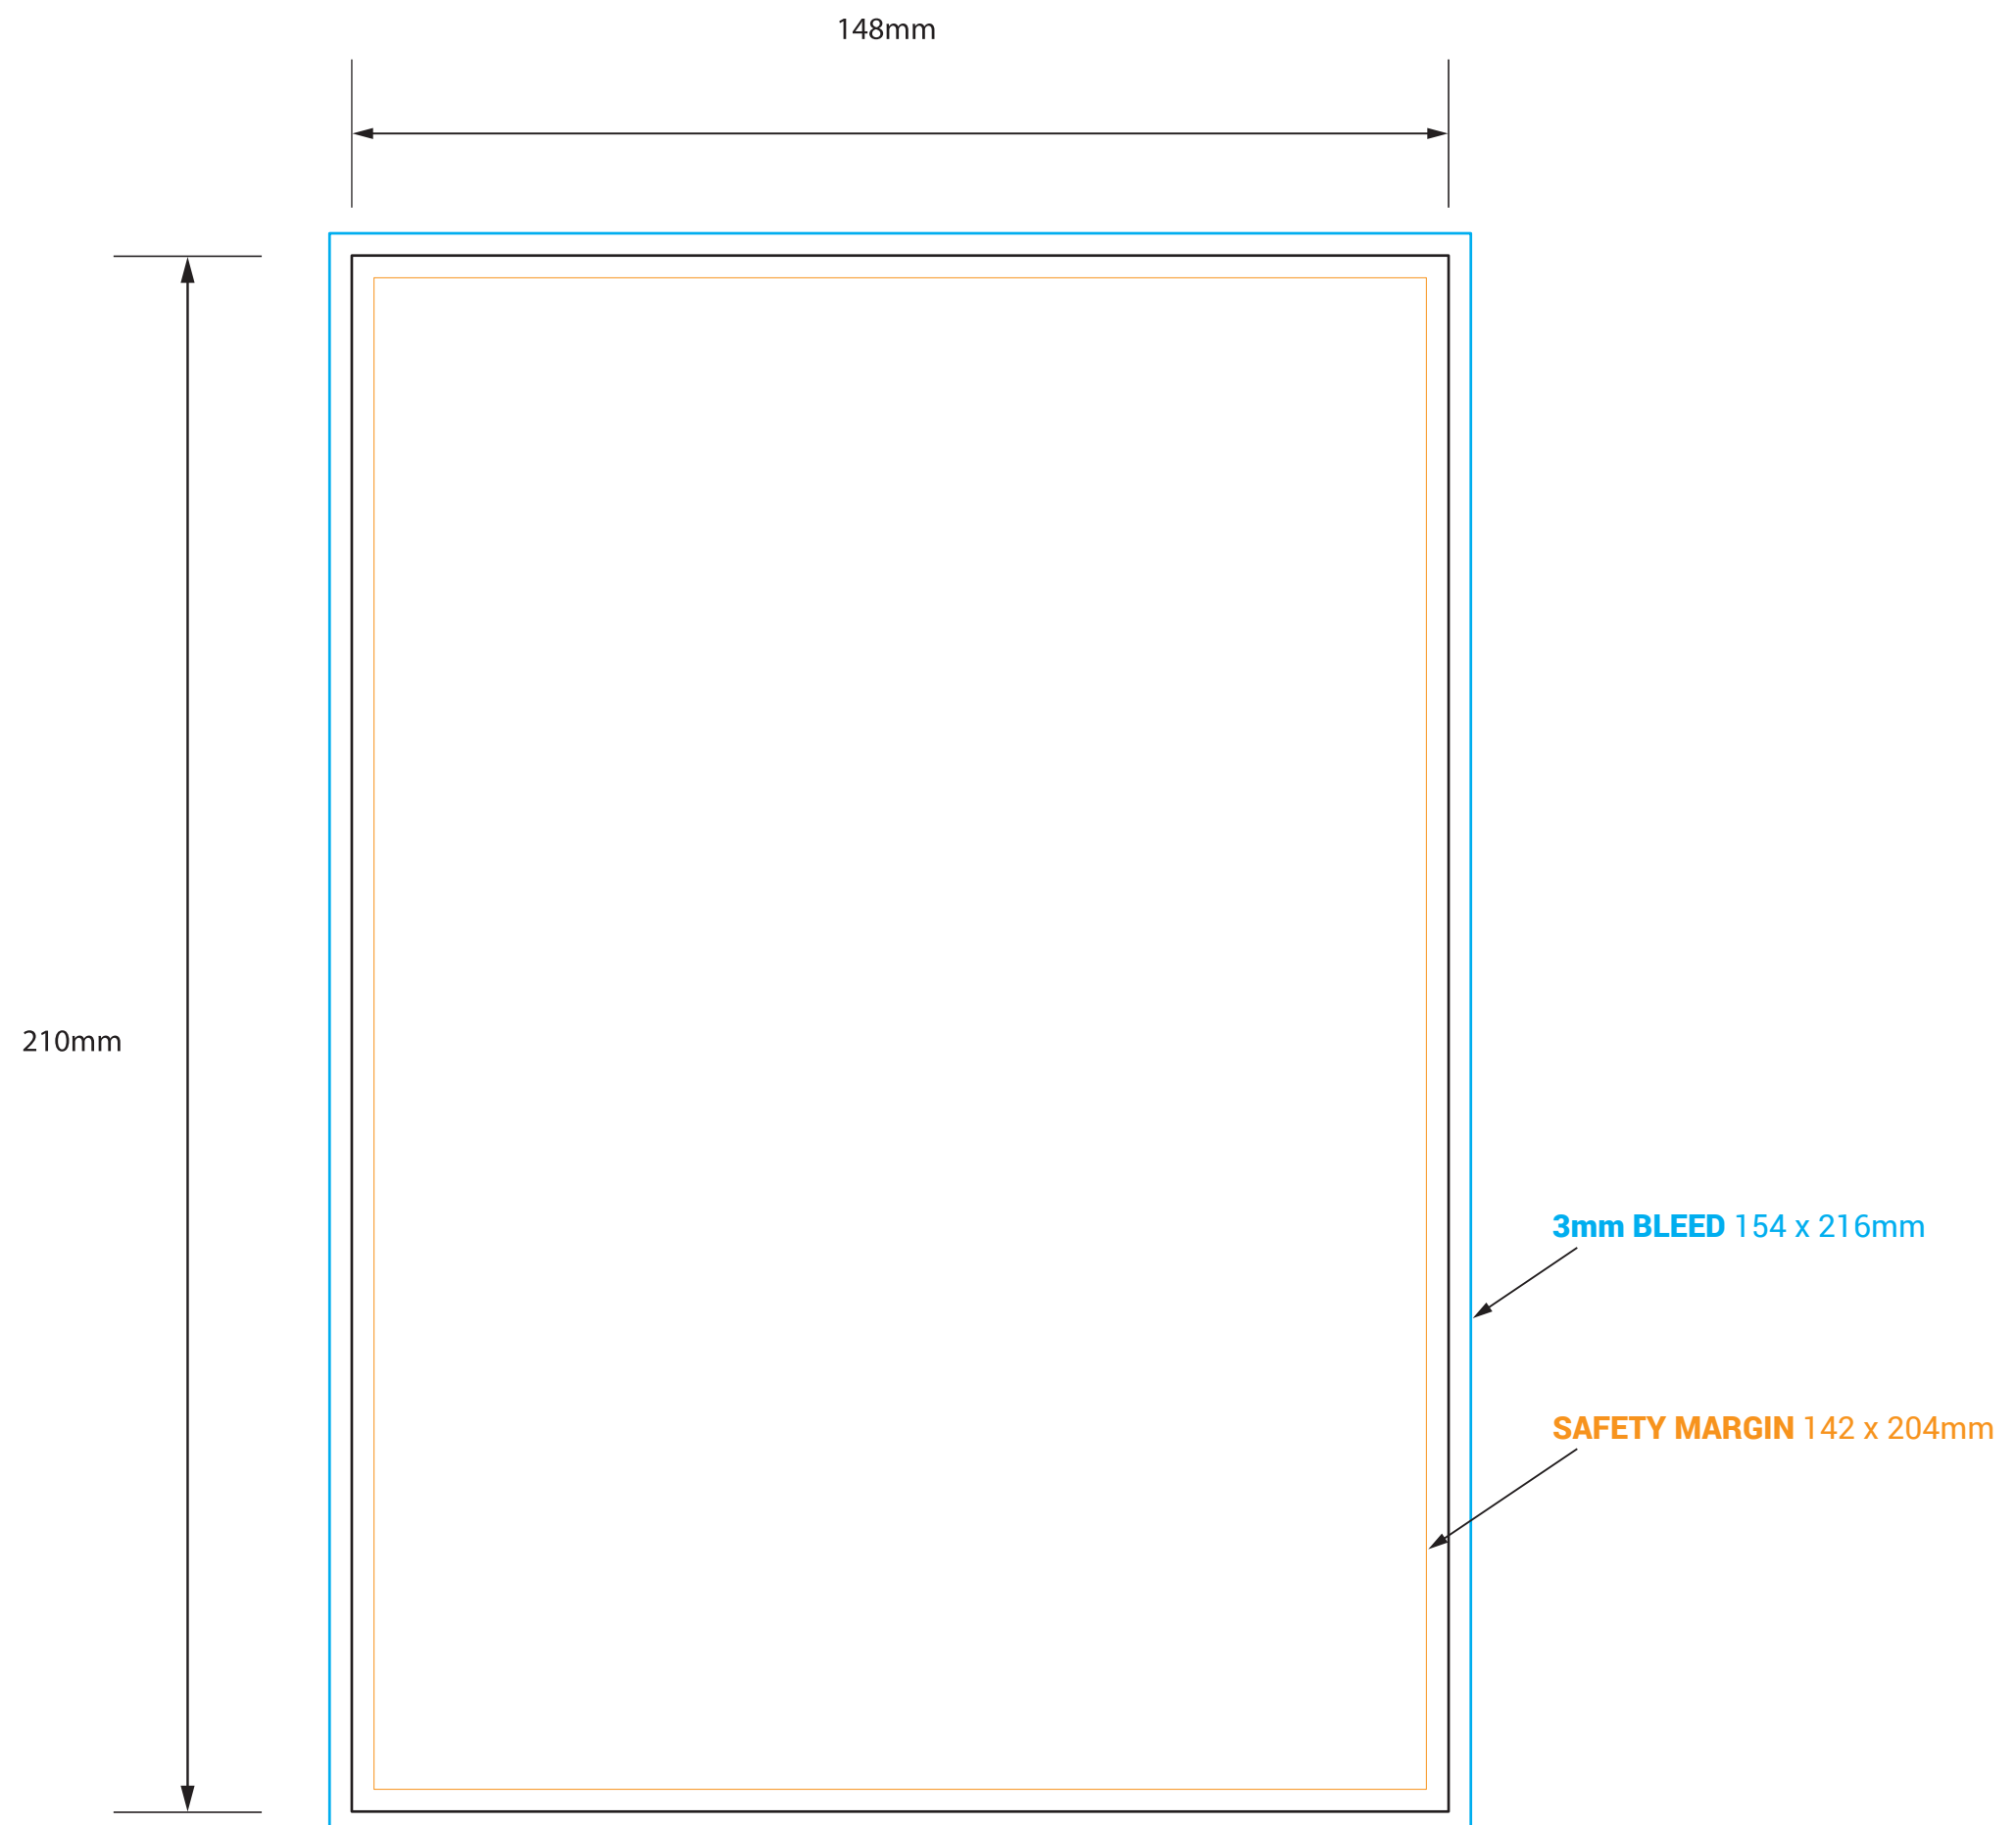

A5 - SINGLE OR DOUBLE SIDED

! DO NOT INCLUDE THE TEMPLATE OR ANY OTHER NON-PRINT INFO IN THE FINAL PRINT READY PDF ART FILE.

IMPORTANT

- IMPORTANT INFO SHOULD MUST BE INSIDE SAFETY MARGINS
- FINAL ART MUST HAVE 3MM BLEED ON EACH CUT EDGE
- FINAL ART MUST BE CMYK AND 300 DPI
- PLEASE OUTLINE ALL FONTS
- SAVE ART AS PRINT READY PDF (Acrobat 6.0 (PDF 1.5) or higher)