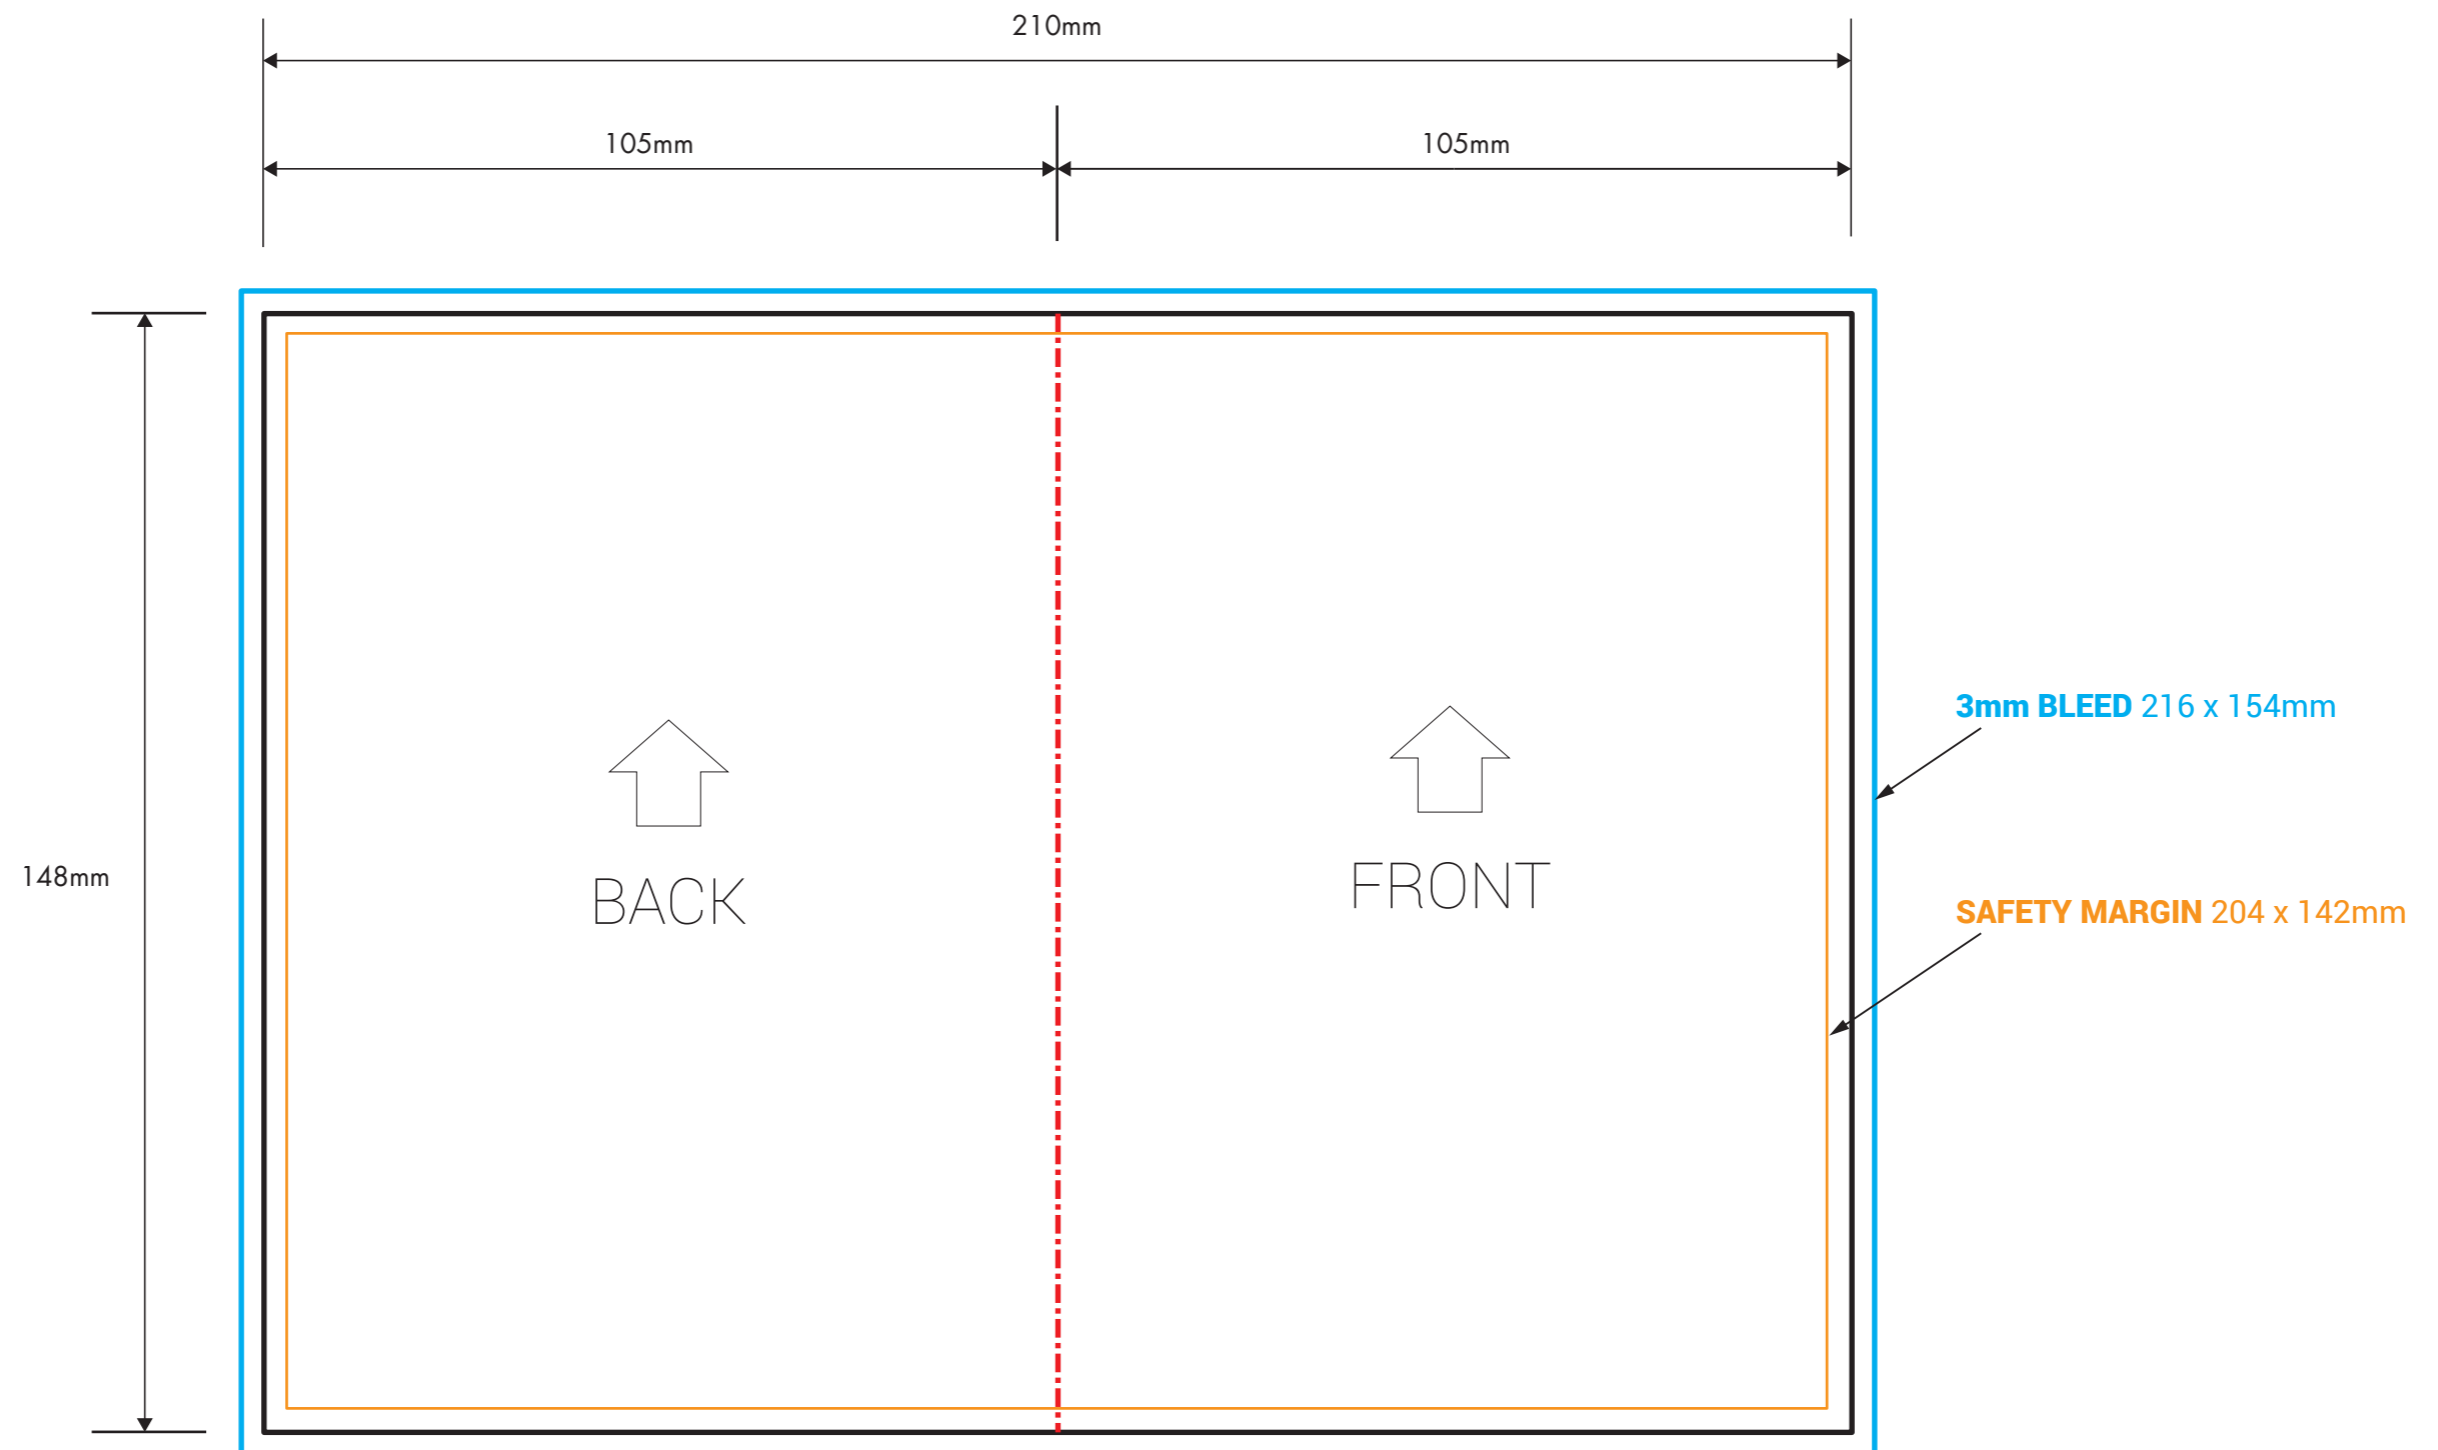

A6 GREETING CARD - A5 FOLDED TO A6

! DO NOT INCLUDE THE TEMPLATE OR ANY OTHER NON-PRINT INFO IN THE FINAL PRINT READY PDF ART FILE.

IMPORTANT

- IMPORTANT INFO SHOULD MUST BE INSIDE SAFETY MARGINS
- FINAL ART MUST HAVE 3MM BLEED ON EACH CUT EDGE
- FINAL ART MUST BE CMYK AND 300 DPI
- PLEASE OUTLINE ALL FONTS
- SAVE ART AS PRINT READY PDF (Acrobat 6.0 (PDF 1.5) or higher)