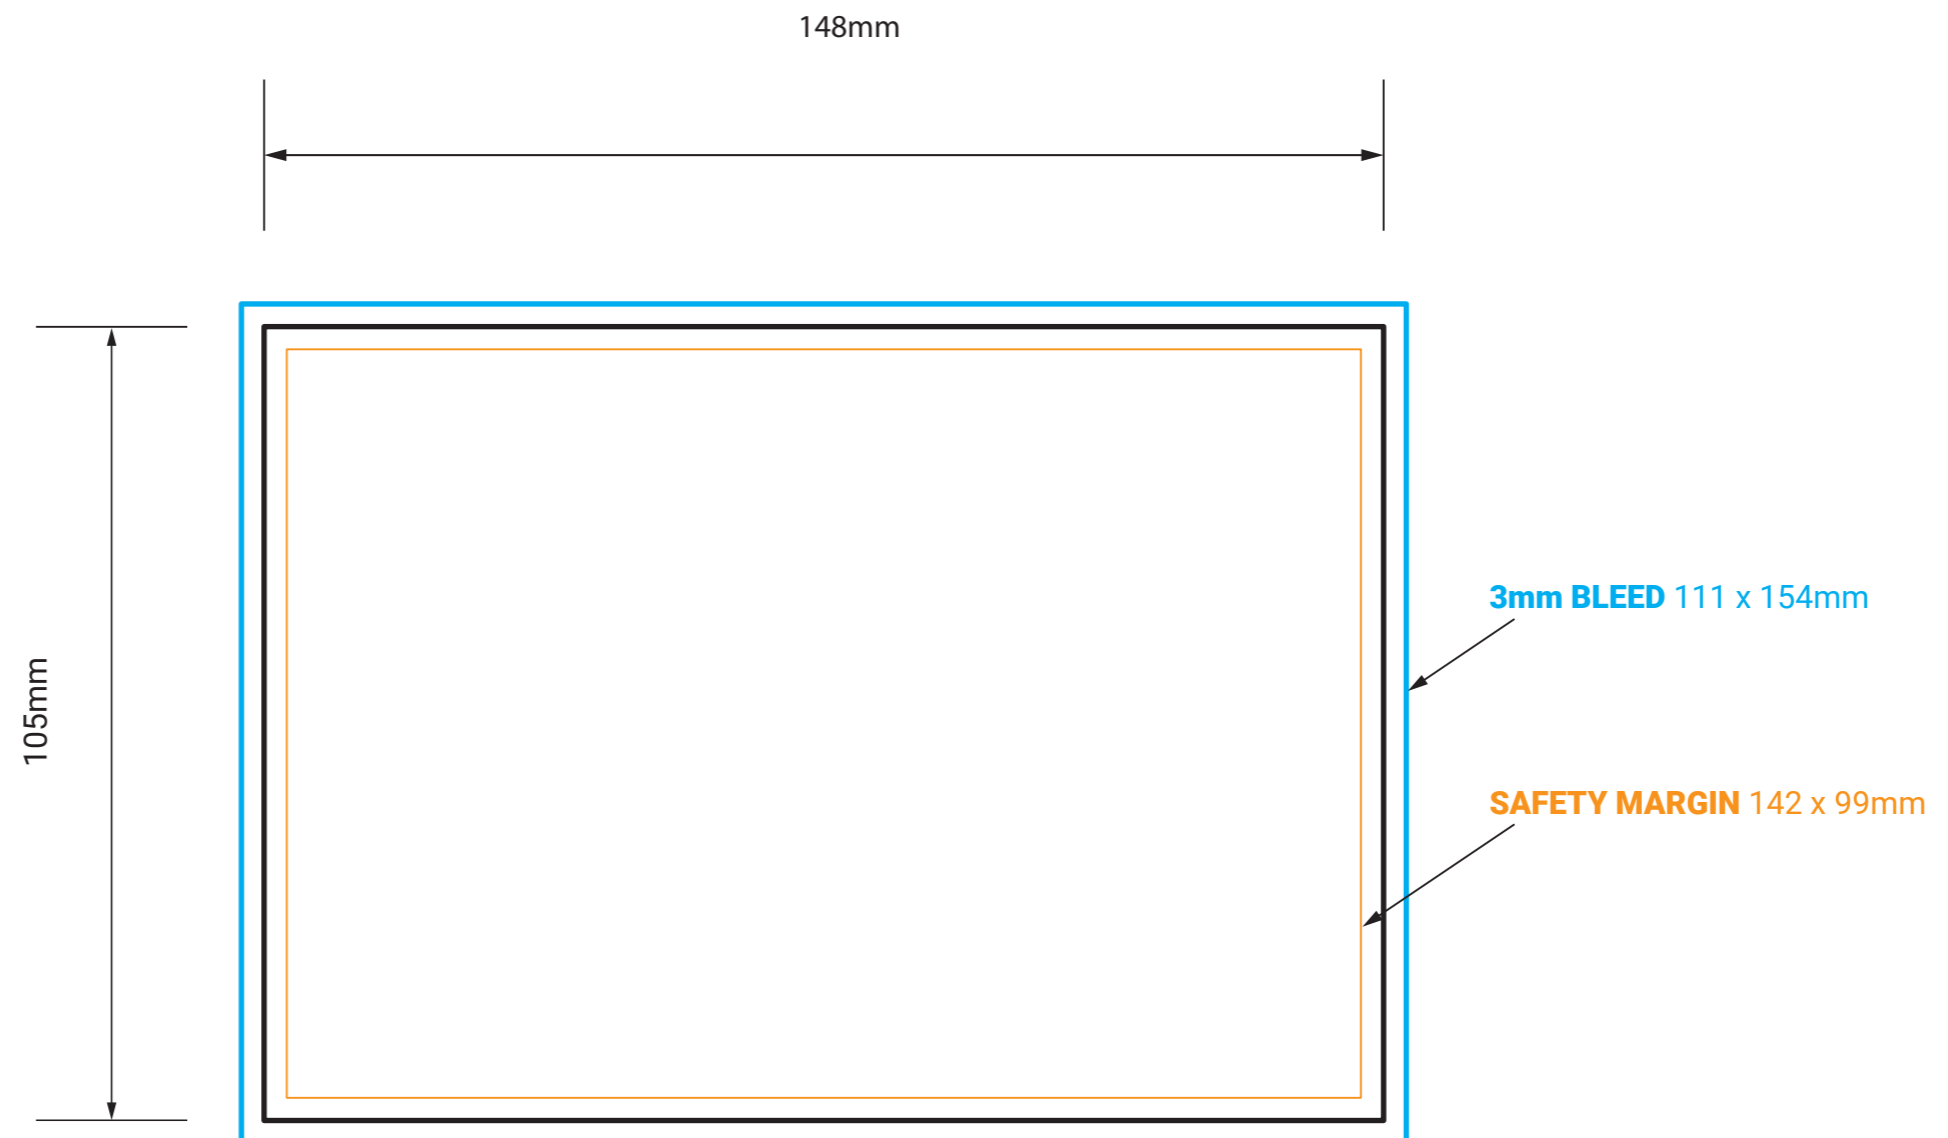

A6 - POSTCARD SINGLE OR DOUBLE SIDED

! DO NOT INCLUDE THE TEMPLATE OR ANY OTHER NON-PRINT INFO IN THE FINAL PRINT READY PDF ART FILE.

IMPORTANT

- IMPORTANT INFO SHOULD MUST BE INSIDE SAFETY MARGINS
- FINAL ART MUST HAVE 3MM BLEED ON EACH CUT EDGE
- FINAL ART MUST BE CMYK AND 300 DPI
- PLEASE OUTLINE ALL FONTS
- SAVE ART AS PRINT READY PDF (Acrobat 6.0 (PDF 1.5) or higher)