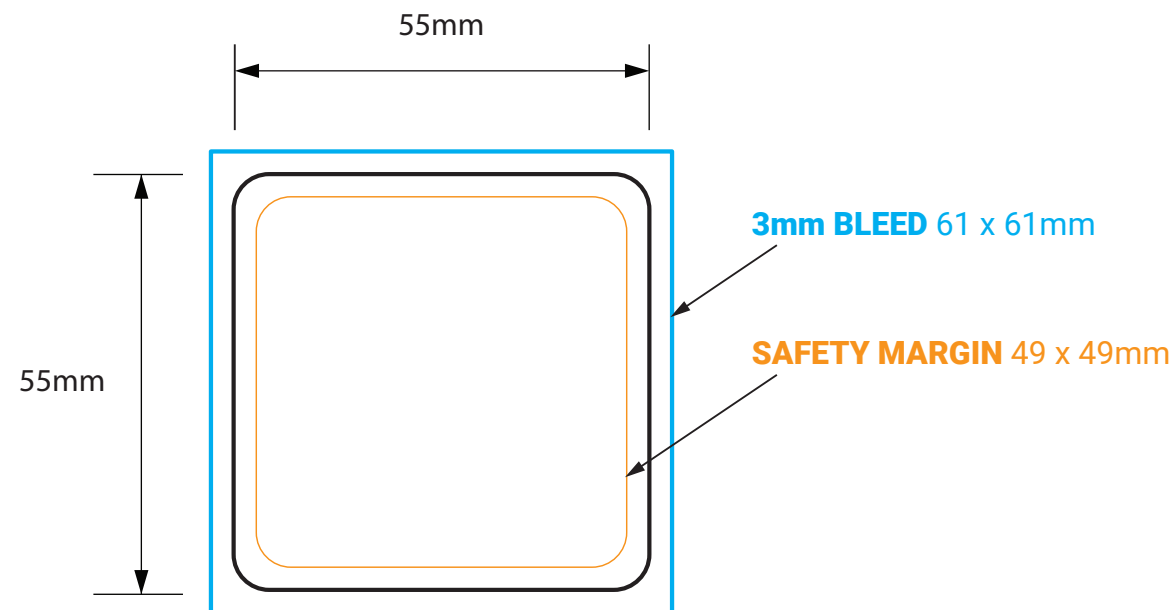

BUSINESS CARDS 55x55MM 6MM ROUNDED CORNERS

! DO NOT INCLUDE THE TEMPLATE OR ANY OTHER NON-PRINT INFO IN THE FINAL PRINT READY PDF ART FILE.

IMPORTANT

- IMPORTANT INFO SHOULD MUST BE INSIDE **SAFETY MARGINS**
- FINAL ART MUST HAVE **3MM BLEED** ON EACH CUT EDGE
- FINAL ART MUST BE CMYK AND 300 DPI
- PLEASE OUTLINE ALL FONTS
- SAVE ART AS PRINT READY PDF (Acrobat 6.0 (PDF 1.5) or higher)