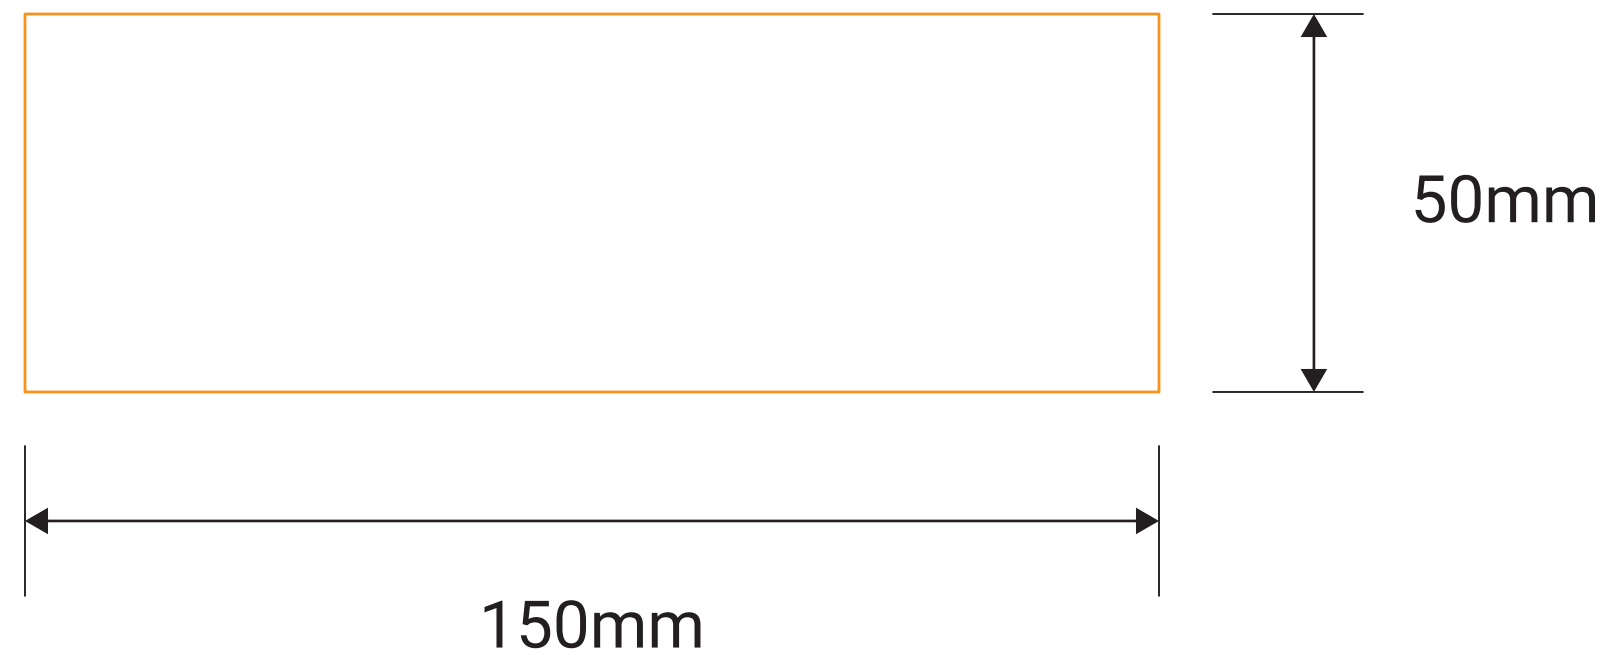

CAP - BUDGET

IMPORTANT

- PRINTED ARTWORK MUST NOT EXCEED **PRINTABLE AREA**
- FINAL ART MUST BE 300 DPI FOR CMYK PRINTING OR VECTORS
`FOR SCREEN PRINTING
- PLEASE OUTLINE ALL FONTS
- SAVE ART AS PRINT READY PDF (Acrobat 6.0 (PDF 1.5) or higher)