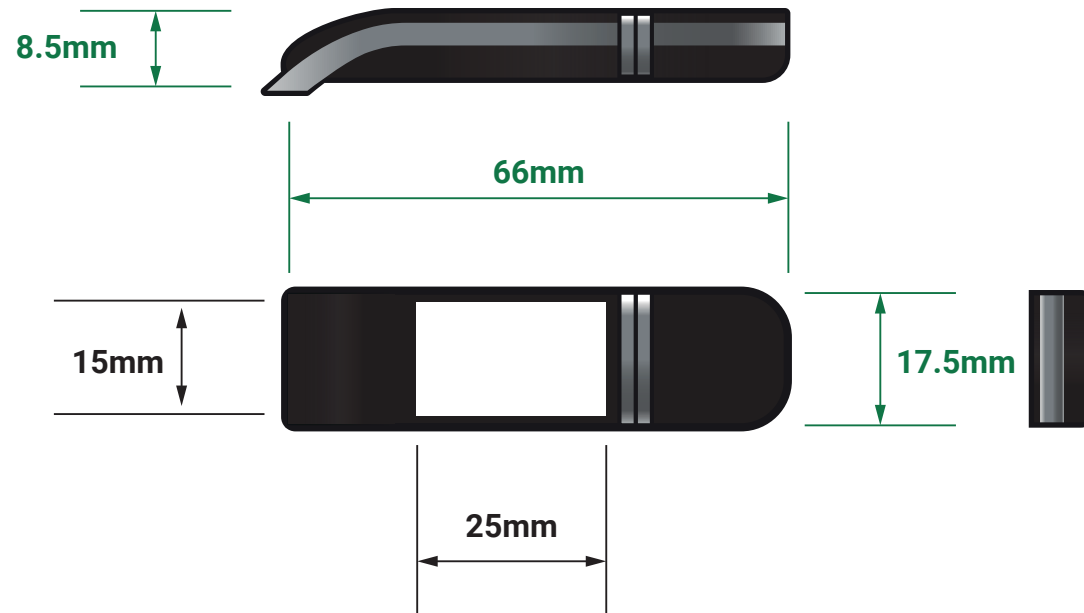

USB - CURVE TEMPLATE FRONT

PRINTABLE AREA

25mm x 15mm

USB DIMENSIONS

L: 66mm x W: 8.5mm x H: 17.5mm

THIS TEMPLATE IS 1:1 SCALE

EMAIL: SALES@IUSB.COM.AU

PH: 1300 985 133