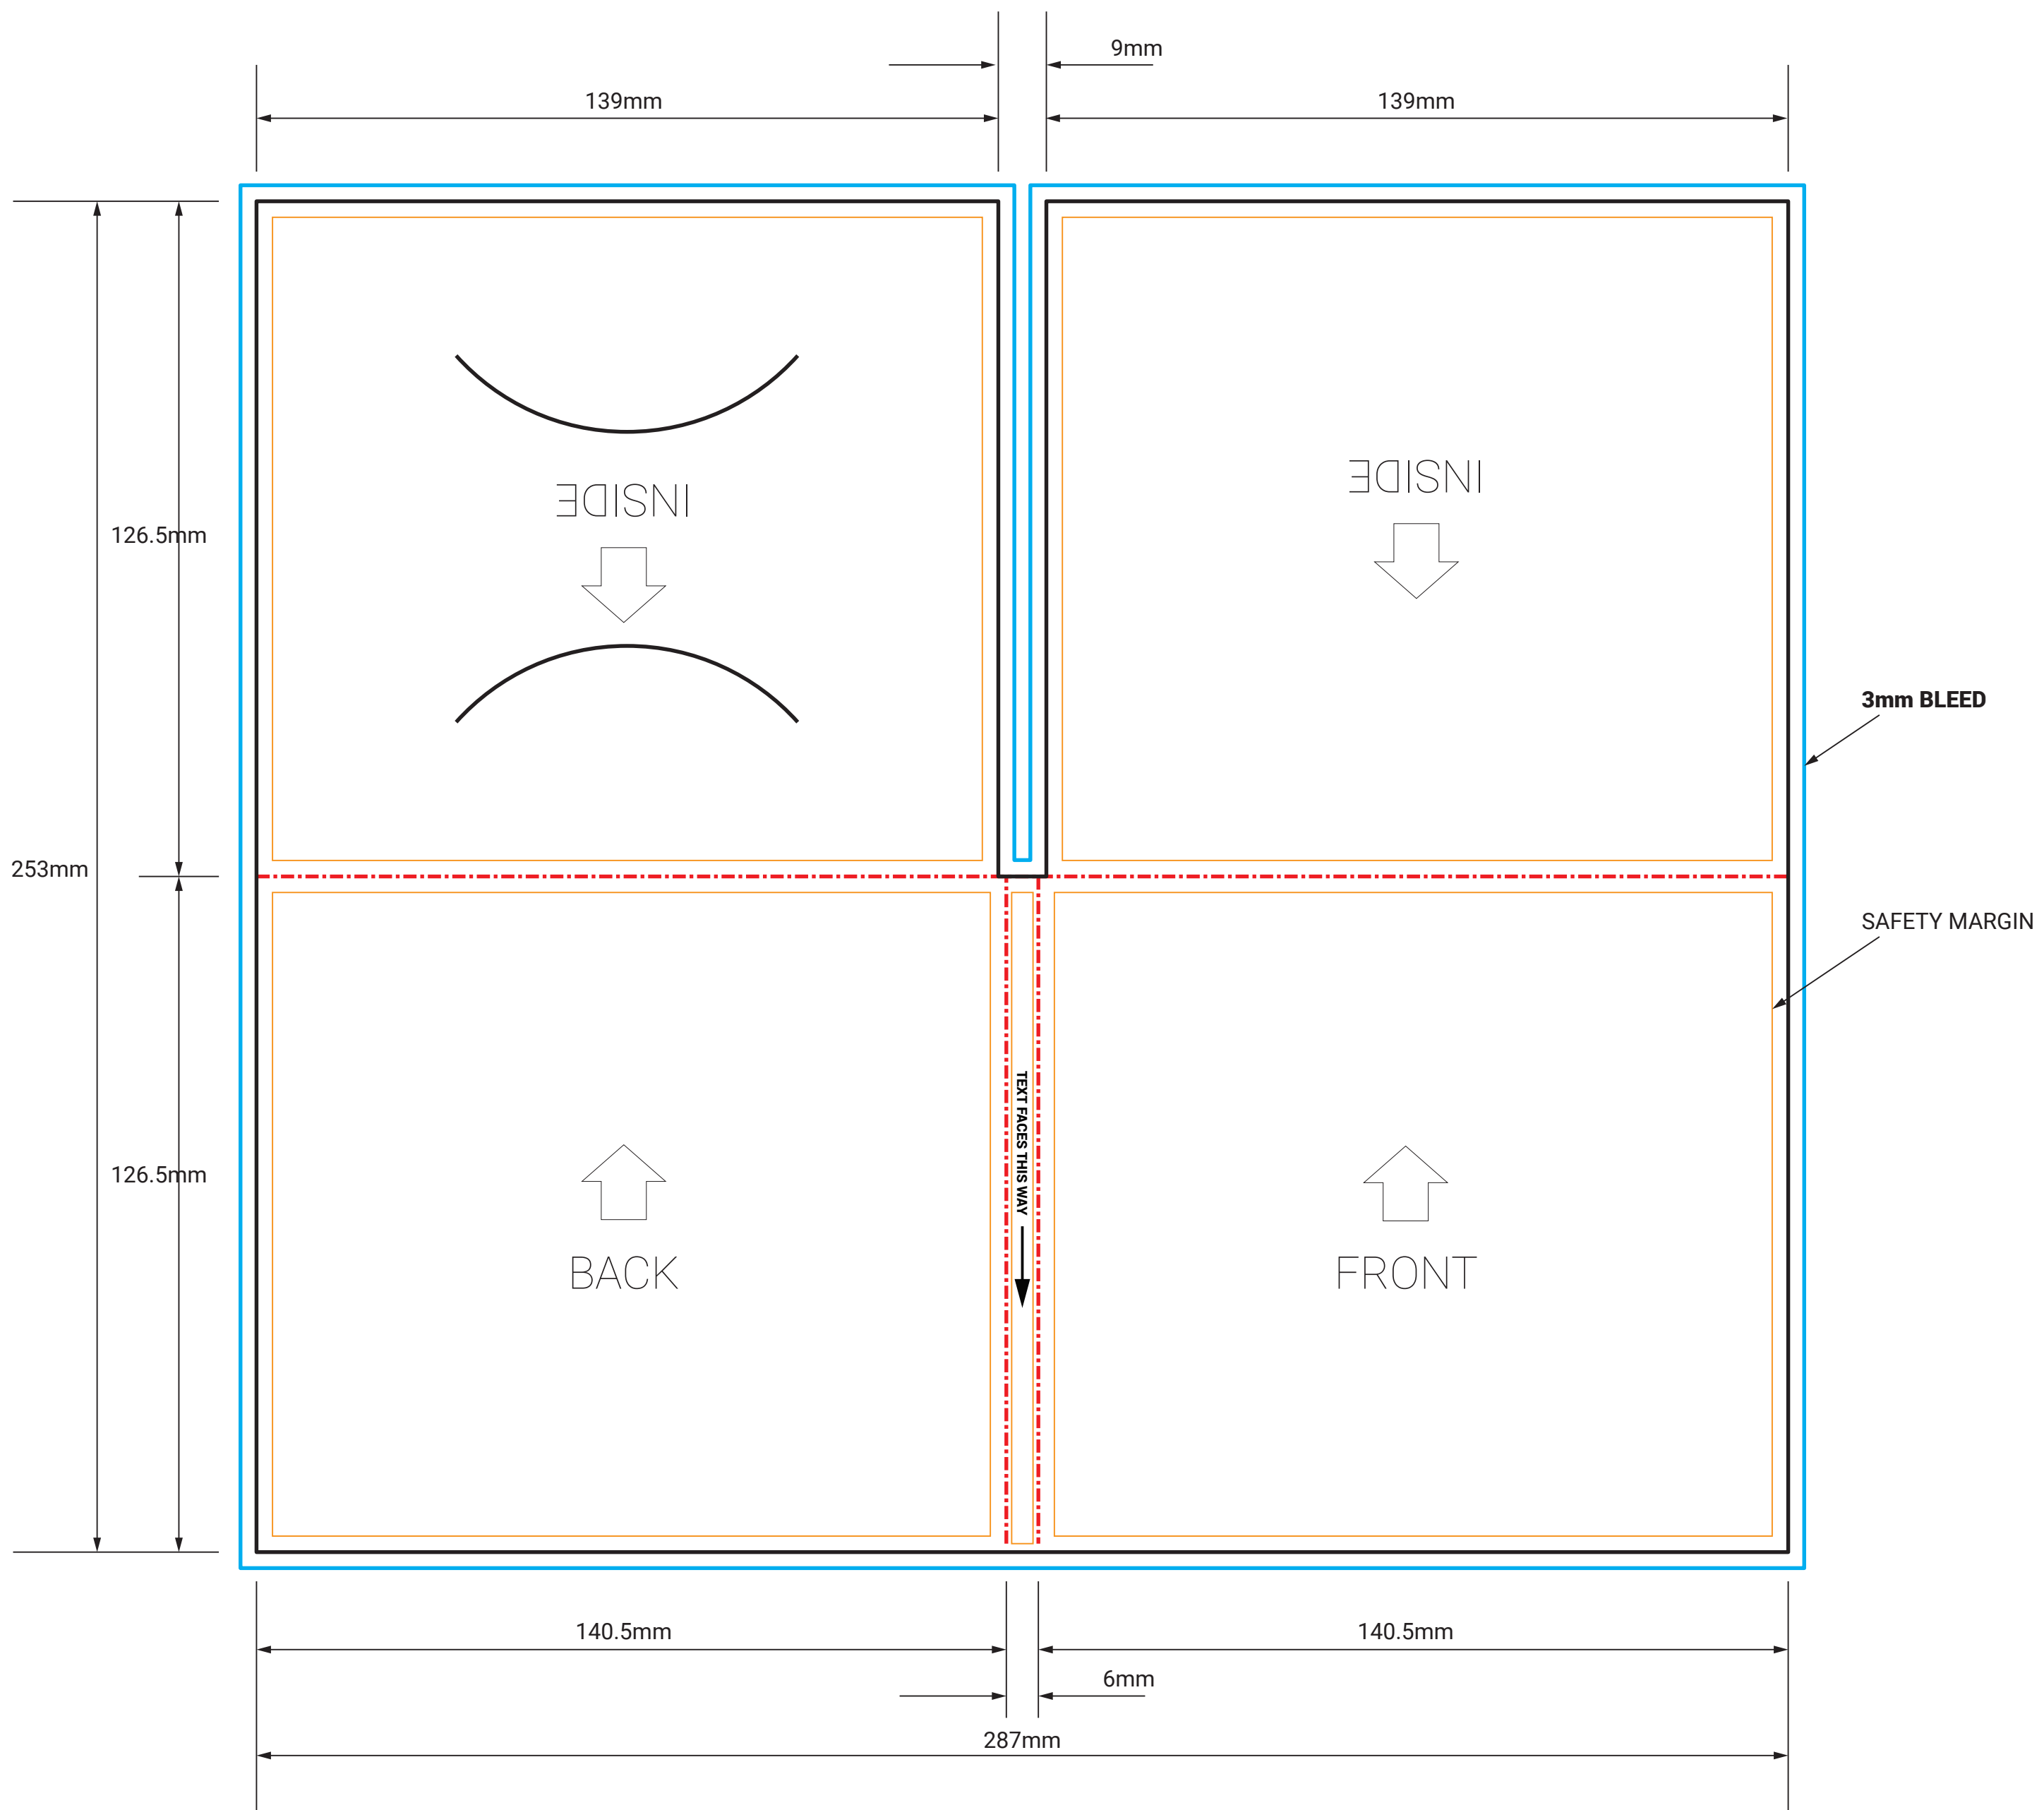

# 4 PANEL GATEFOLD - WITH SLITS FOR USB CARD

**BLEED** (293mm x 259mm)      **CUT** (287mm x 253mm)      **SAFETY MARGIN** (281mm x 247mm)

**DO NOT INCLUDE THE TEMPLATE OR ANY EXTRA NON-PRINT INFO IN THE FINAL PRINT READY PDF ART FILE.**

**THIS TEMPLATE IS 1:1 SCALE**

EMAIL: SALES@IUSB.COM.AU  
PH: 1300 985 133

**IMPORTANT**

- IMPORTANT INFO SHOULD MUST BE INSIDE SAFETY MARGINS
- FINAL ART MUST HAVE 3MM BLEED ON EACH CUT EDGE
- FINAL ART MUST BE CMYK AND 300 DPI
- PLEASE OUTLINE ALL FONTS
- SAVE ART AS PRINT READY PDF (Acrobat 6.0 (PDF 1.5) or higher)

- CUT
- FOLD
- BLEED
- SAFETY