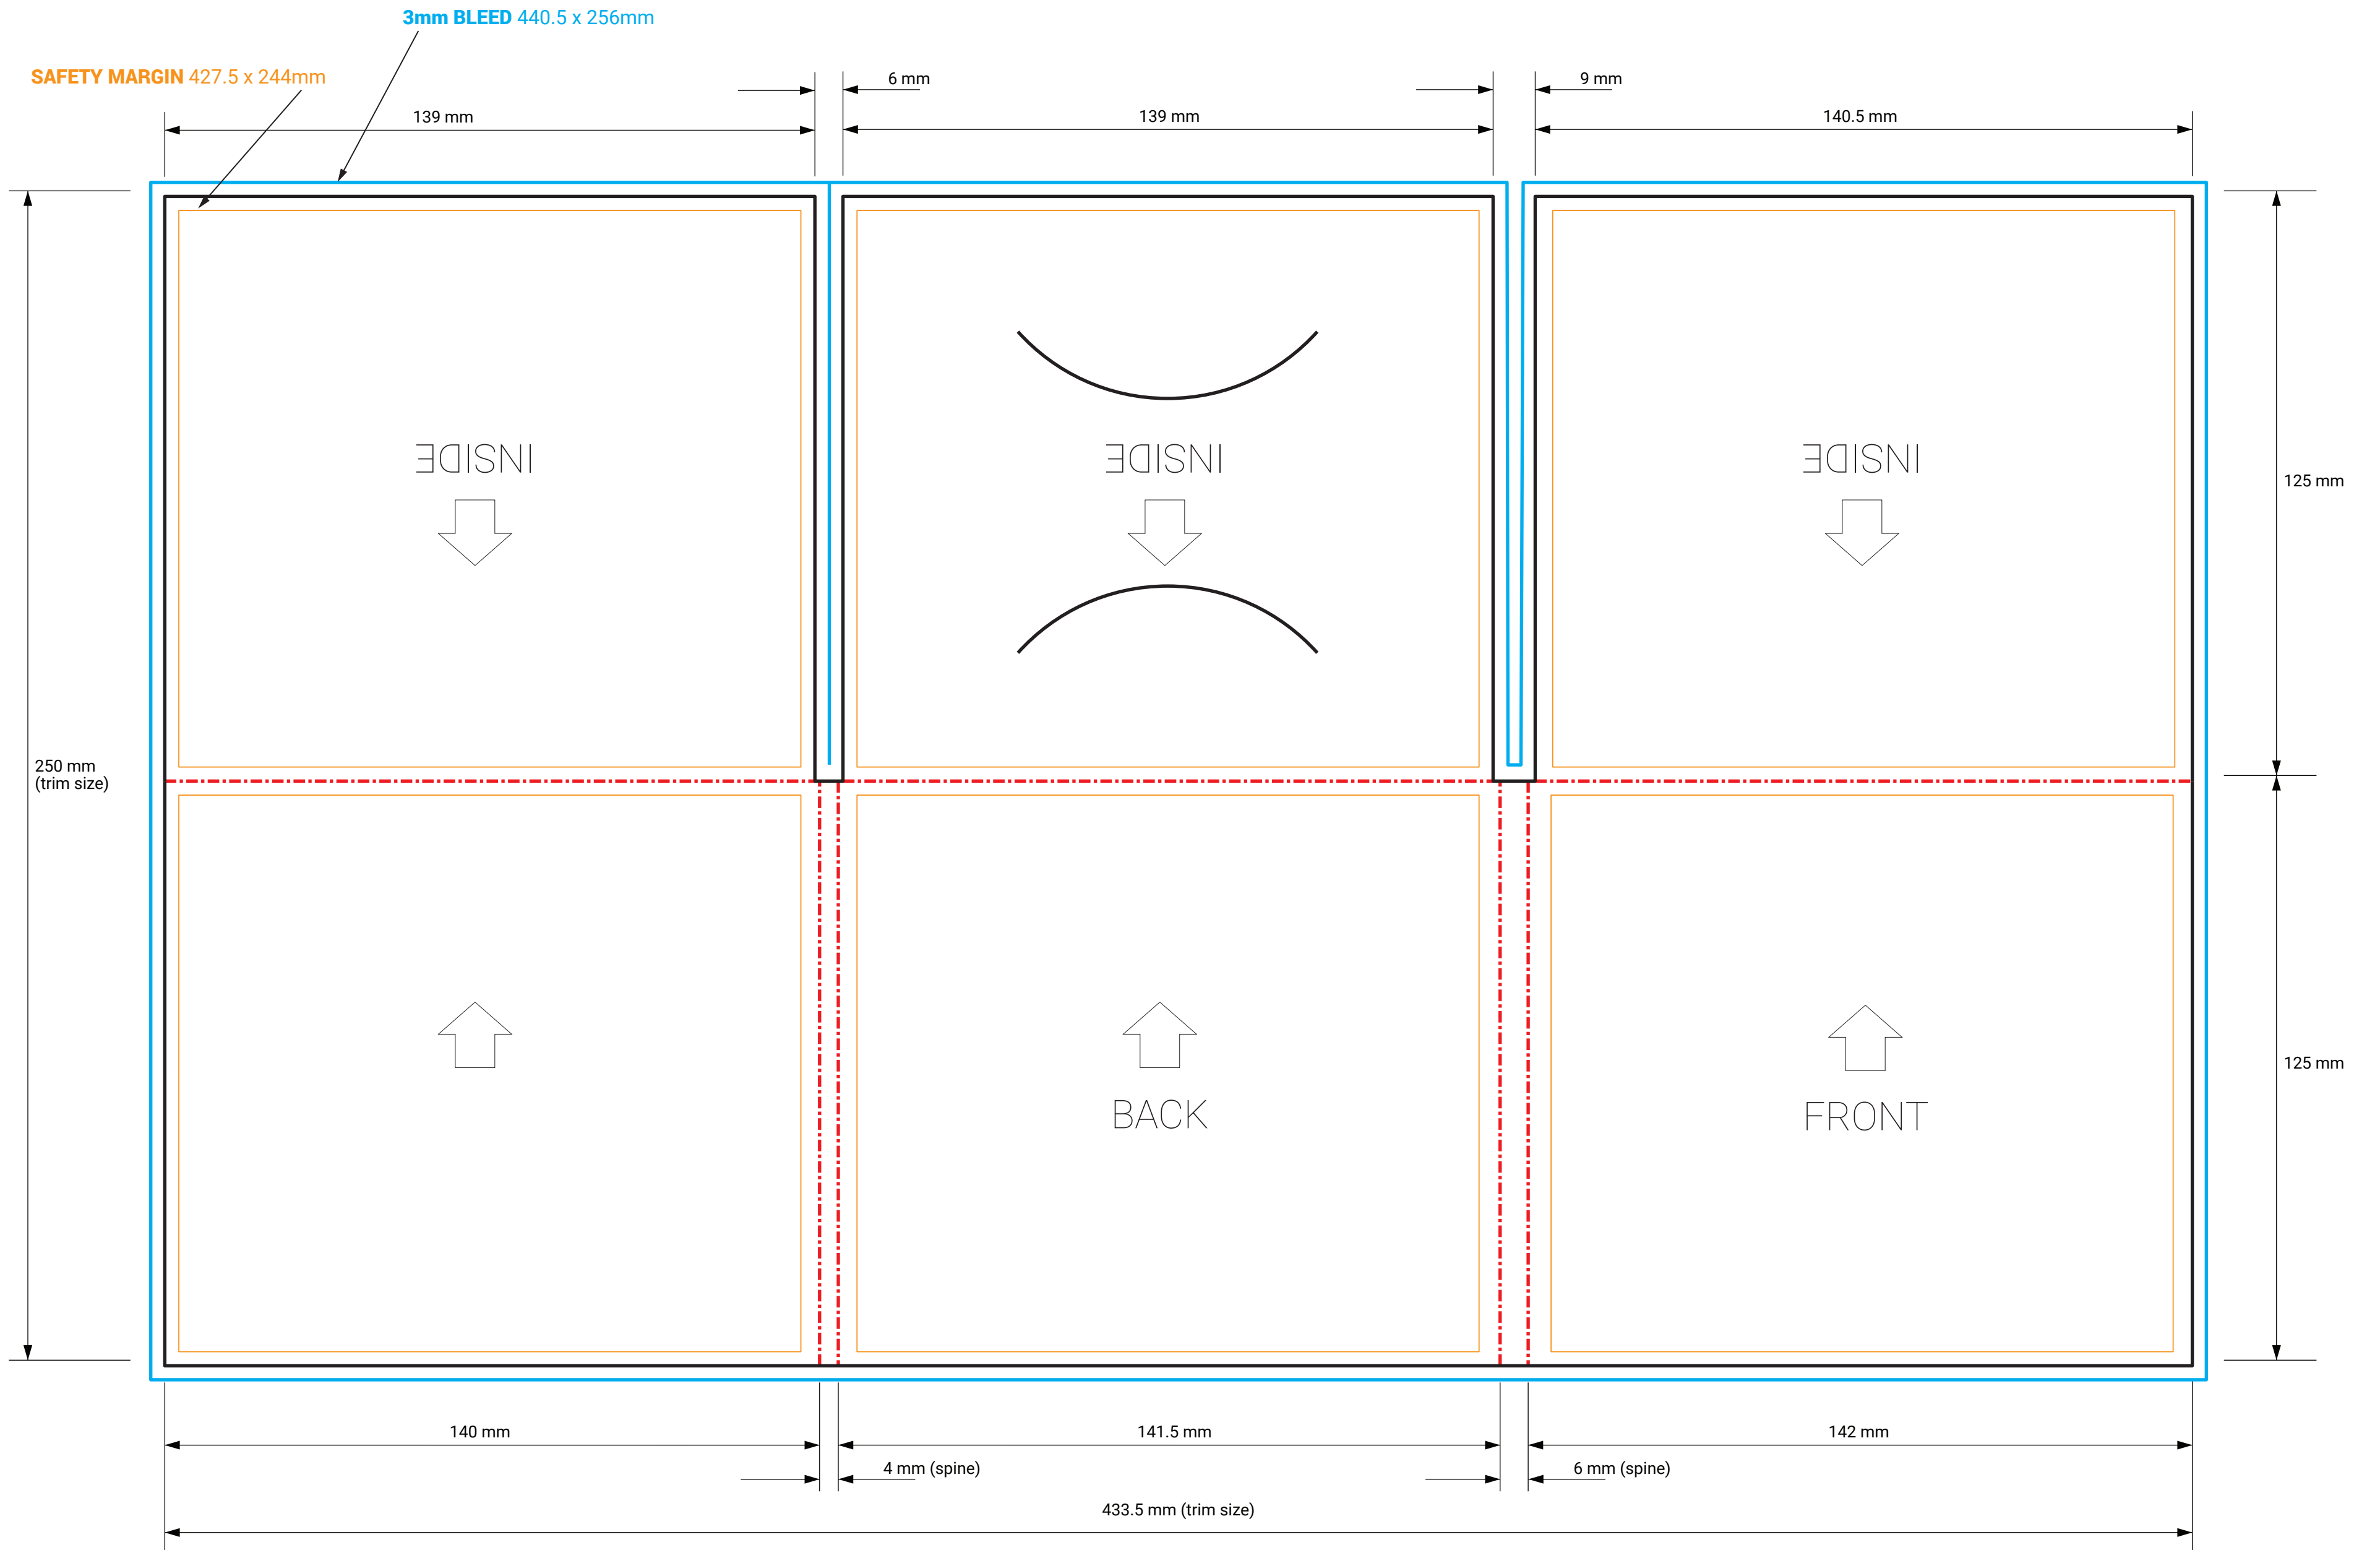

# 6 PANEL GATEFOLD - WITH SLITS FOR USB CARD

**!** DO NOT INCLUDE THE TEMPLATE OR ANY OTHER NON-PRINT INFO IN THE FINAL PRINT READY PDF ART FILE.

**IMPORTANT**

- IMPORTANT INFO SHOULD MUST BE INSIDE SAFETY MARGINS
- FINAL ART MUST HAVE 3MM BLEED ON EACH CUT EDGE
- FINAL ART MUST BE CMYK AND 300 DPI
- PLEASE OUTLINE ALL FONTS
- SAVE ART AS PRINT READY PDF (Acrobat 6.0 (PDF 1.5) or higher)