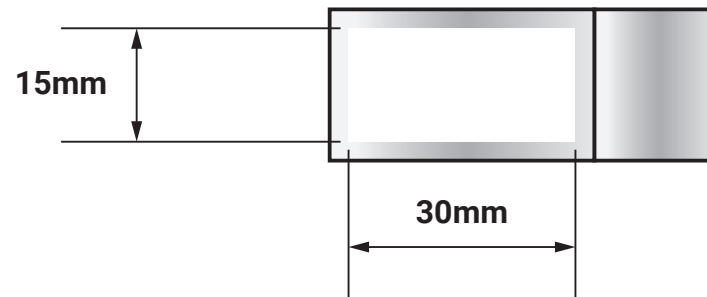

USB - M028 TEMPLATE FRONT

PRINTABLE AREA

30mm x 15mm

USB DIMENSIONS

L: 51.5mm x W: 10mm x H: 20mm

THIS TEMPLATE IS 1:1 SCALE

EMAIL: SALES@IUSB.COM.AU

PH: 1300 985 133

IMPORTANT

- FINAL ART MUST BE SET UP AS **VECTORS**
- PLEASE OUTLINE ALL FONTS
- SAVE ART AS PRINT READY PDF

USB - M028 TEMPLATE **BACK**

PRINTABLE AREA
30mm x 15mm

USB DIMENSIONS
L: 51.5mm x W: 10mm x H: 20mm