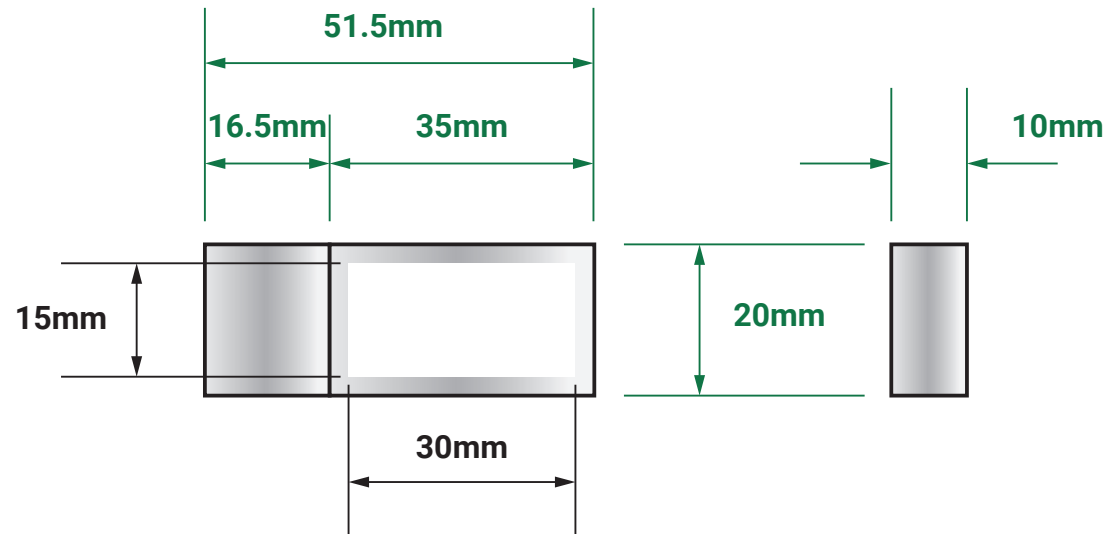

USB - M028 TEMPLATE FRONT

PRINTABLE AREA

30mm x 15mm

USB DIMENSIONS

L: 51.5mm x W: 10mm x H: 20mm

THIS TEMPLATE IS 1:1 SCALE

EMAIL: SALES@IUSB.COM.AU

PH: 1300 985 133

IMPORTANT

- FINAL ART MUST BE SET UP AS **VECTORS**
- PLEASE OUTLINE ALL FONTS
- SAVE ART AS PRINT READY PDF

USB - M028 TEMPLATE **BACK**

PRINTABLE AREA
30mm x 15mm

USB DIMENSIONS
L: 51.5mm x W: 10mm x H: 20mm