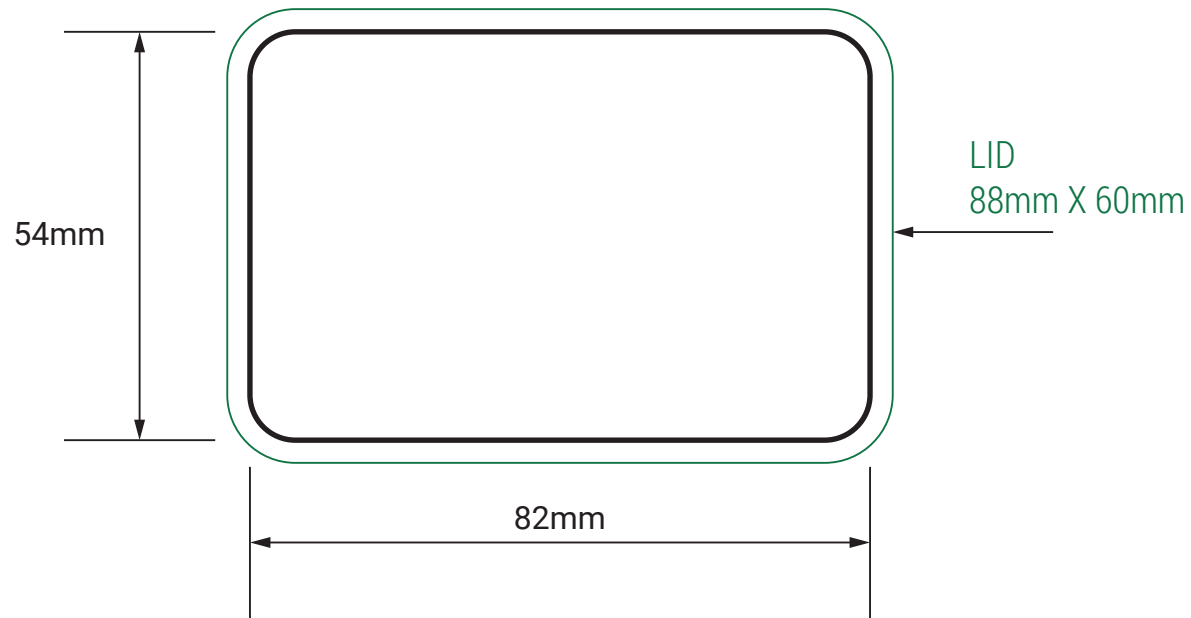

USB - TIN SMALL - NO WINDOW

THIS TEMPLATE IS 1:1 SCALE

EMAIL: SALES@IUSB.COM.AU
PH: 1300 985 133

IMPORTANT

- FINAL ART MUST BE CMYK AND 300 DPI
- PLEASE OUTLINE ALL FONTS
- SAVE ART AS PRINT READY PDF

— EDGE OF PRINT
— LID