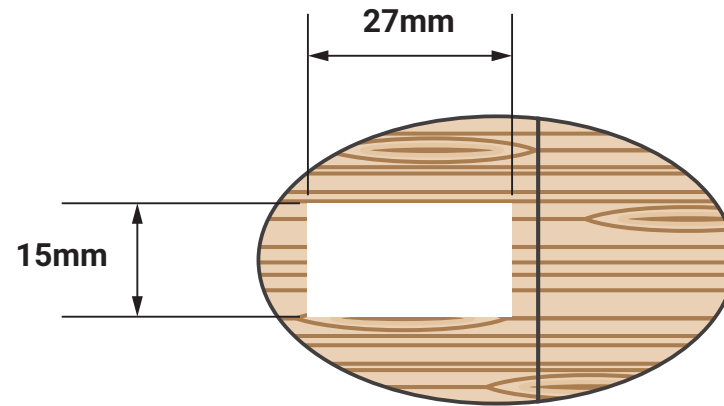

USB - W001 TEMPLATE FRONT

PRINTABLE AREA
27mm x 15mm

USB DIMENSIONS
L: 63mm x W: 9.5mm x H: 38mm

THIS TEMPLATE IS 1:1 SCALE

EMAIL: SALES@IUSB.COM.AU
PH: 1300 985 133

IMPORTANT

- FINAL ART MUST BE SET UP AS **VECTORS**
- PLEASE OUTLINE ALL FONTS
- SAVE ART AS PRINT READY PDF

USB - W001 TEMPLATE **BACK**

PRINTABLE AREA
27mm x 15mm

USB DIMENSIONS
L: 63mm x W: 9.5mm x H: 38mm

THIS TEMPLATE IS 1:1 SCALE

EMAIL: SALES@IUSB.COM.AU
PH: 1300 985 133

IMPORTANT

- FINAL ART MUST BE SET UP AS **VECTORS**
- PLEASE OUTLINE ALL FONTS
- SAVE ART AS PRINT READY PDF