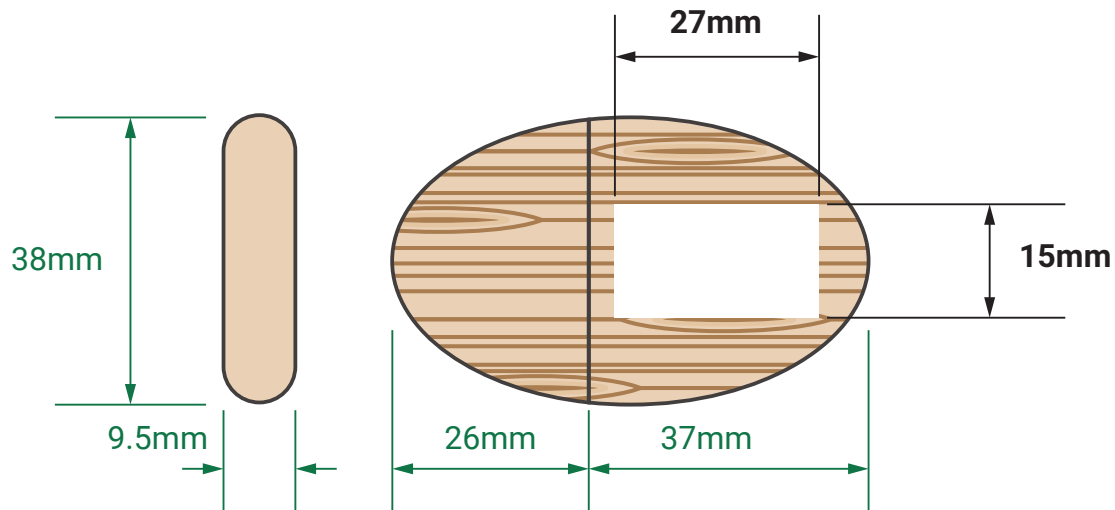

USB - W001 TEMPLATE FRONT

PRINTABLE AREA
27mm x 15mm

USB DIMENSIONS
L: 63mm x W: 9.5mm x H: 38mm

THIS TEMPLATE IS 1:1 SCALE

EMAIL: SALES@IUSB.COM.AU
PH: 1300 985 133

IMPORTANT

- FINAL ART MUST BE SET UP AS **VECTORS**
- PLEASE OUTLINE ALL FONTS
- SAVE ART AS PRINT READY PDF

USB - W001 TEMPLATE **BACK**

PRINTABLE AREA
27mm x 15mm

USB DIMENSIONS
L: 63mm x W: 9.5mm x H: 38mm

THIS TEMPLATE IS 1:1 SCALE

EMAIL: SALES@IUSB.COM.AU
PH: 1300 985 133

IMPORTANT

- FINAL ART MUST BE SET UP AS **VECTORS**
- PLEASE OUTLINE ALL FONTS
- SAVE ART AS PRINT READY PDF