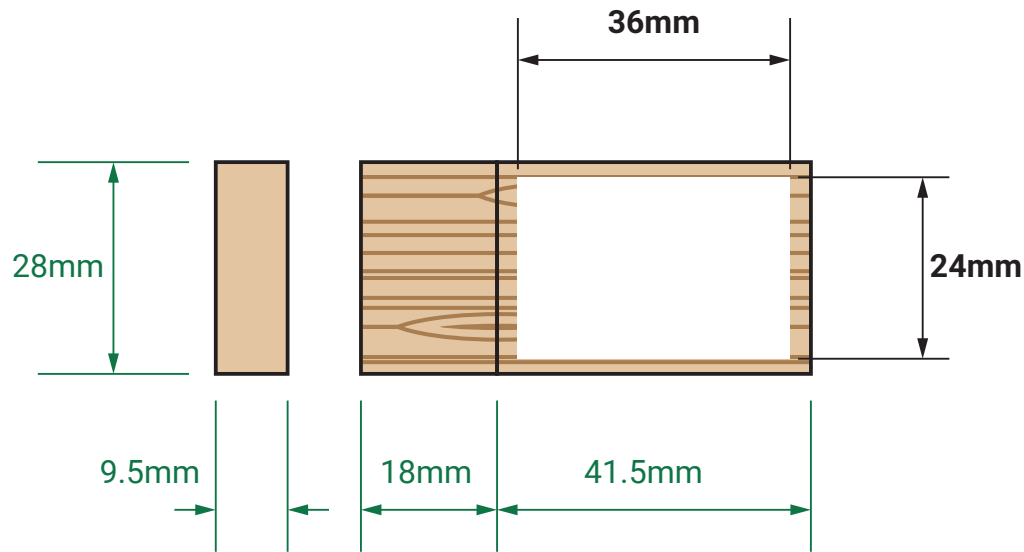

USB - W017 TEMPLATE FRONT

PRINTABLE AREA

36mm x 24mm

USB DIMENSIONS

L: 59.5mm x W: 9.5mm x H: 28mm

THIS TEMPLATE IS 1:1 SCALE

EMAIL: SALES@IUSB.COM.AU

PH: 1300 985 133

IMPORTANT

- FINAL ART MUST BE SET UP AS **VECTORS**
- PLEASE OUTLINE ALL FONTS
- SAVE ART AS PRINT READY PDF

USB - W017 TEMPLATE **BACK**

PRINTABLE AREA

36mm x 24mm

USB DIMENSIONS

L: 59.5mm x W: 9.5mm x H: 28mm