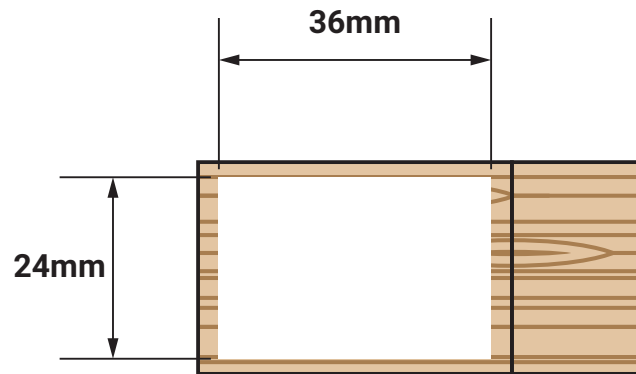

USB - W017 TEMPLATE FRONT

PRINTABLE AREA

36mm x 24mm

USB DIMENSIONS

L: 59.5mm x W: 9.5mm x H: 28mm

THIS TEMPLATE IS 1:1 SCALE

EMAIL: SALES@IUSB.COM.AU

PH: 1300 985 133

IMPORTANT

- FINAL ART MUST BE SET UP AS **VECTORS**
- PLEASE OUTLINE ALL FONTS
- SAVE ART AS PRINT READY PDF

USB - W017 TEMPLATE **BACK**

PRINTABLE AREA

36mm x 24mm

USB DIMENSIONS

L: 59.5mm x W: 9.5mm x H: 28mm