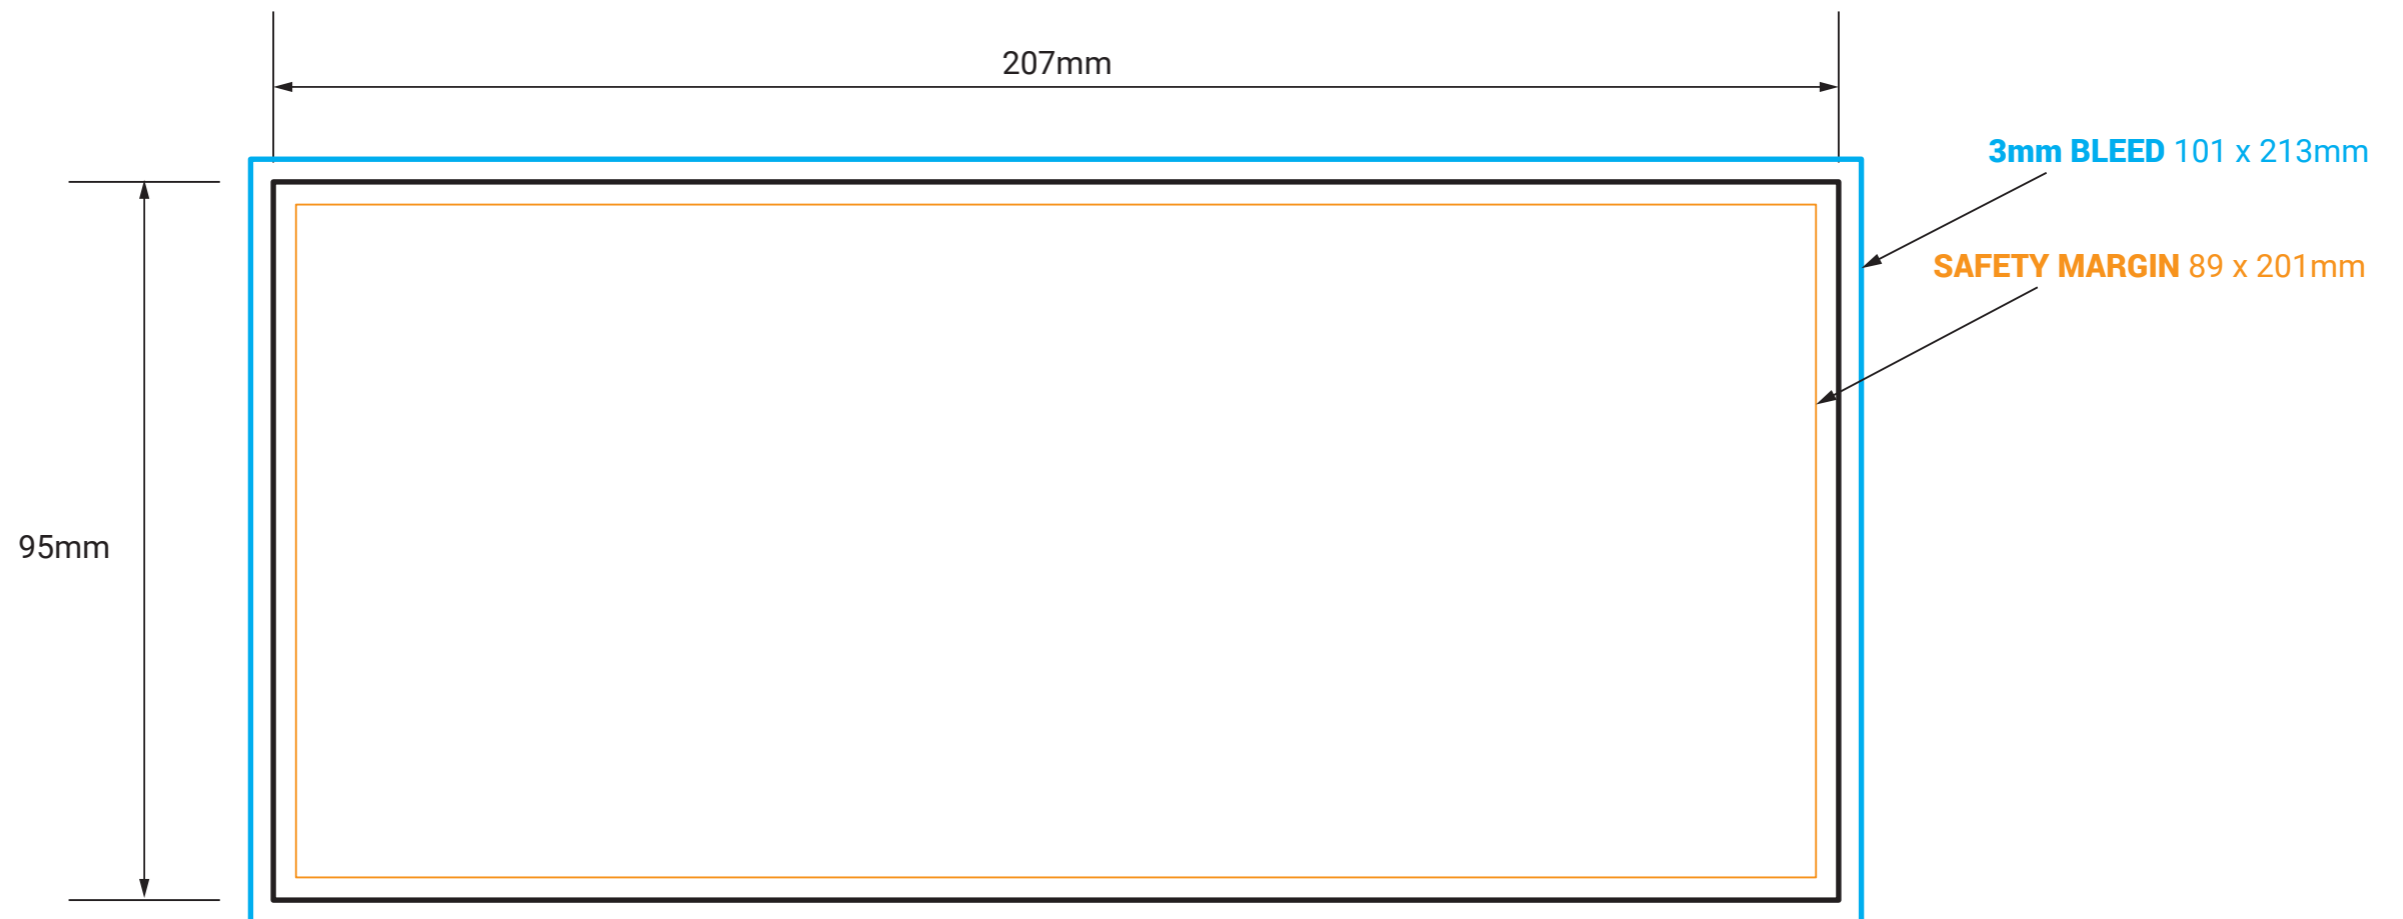

MUG PRINTABLE AREA

PRINTABLE AREA 95 x 207mm

! DO NOT INCLUDE THE TEMPLATE OR ANY OTHER NON-PRINT INFO IN THE FINAL PRINT READY PDF ART FILE.

IMPORTANT

- IMPORTANT INFO SHOULD MUST BE INSIDE SAFETY MARGINS
- FINAL ART MUST HAVE 3MM BLEED ON EACH CUT EDGE
- FINAL ART MUST BE CMYK AND 300 DPI
- PLEASE OUTLINE ALL FONTS
- SAVE ART AS PRINT READY PDF (Acrobat 6.0 (PDF 1.5) or higher)