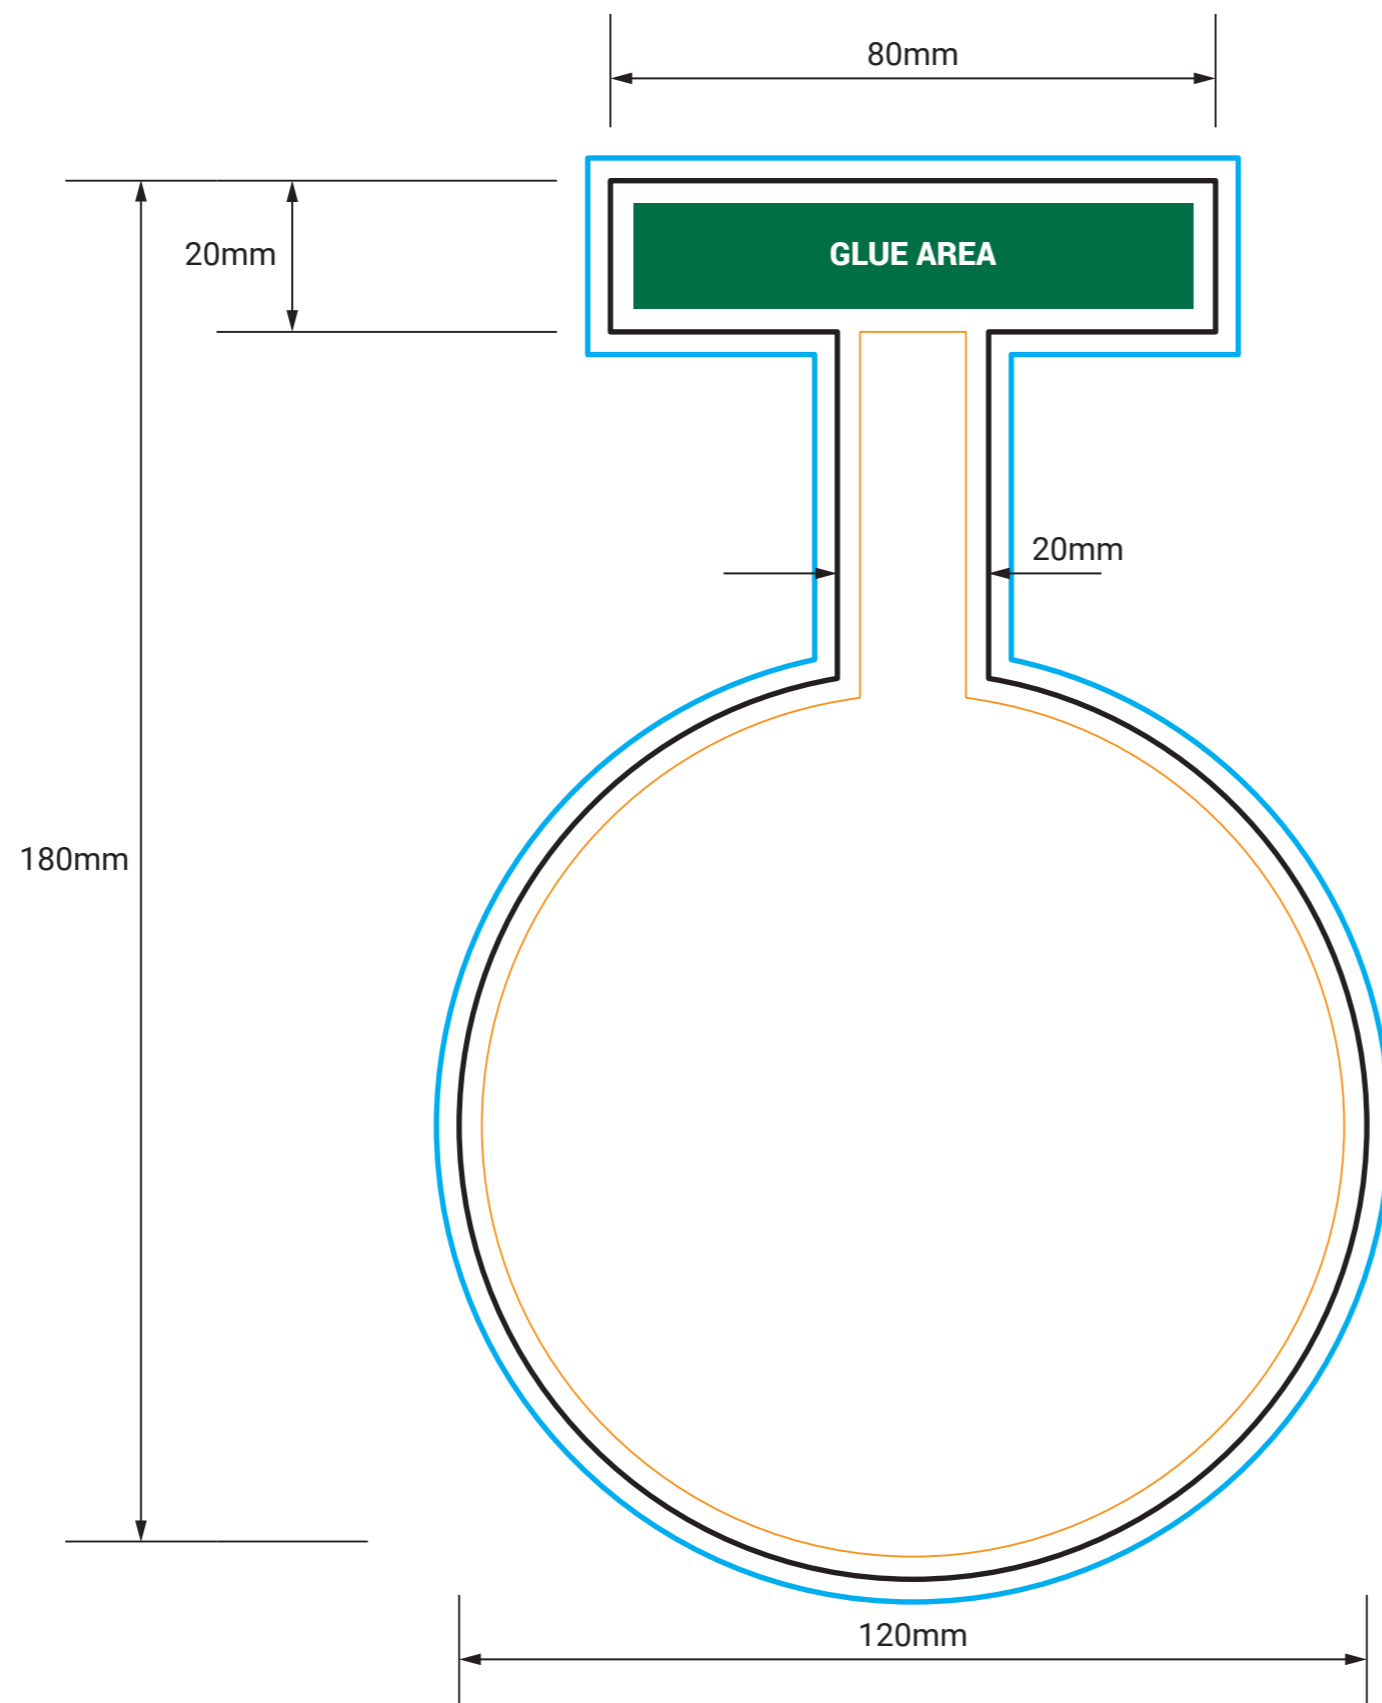

SHELF WOBBLER - CIRCLE

! DO NOT INCLUDE THE TEMPLATE OR ANY OTHER NON-PRINT INFO IN THE FINAL PRINT READY PDF ART FILE.

IMPORTANT

- IMPORTANT INFO SHOULD MUST BE INSIDE SAFETY MARGINS
- FINAL ART MUST HAVE 6MM BLEED ON EACH CUT EDGE
- FINAL ART MUST BE CMYK AND 300 DPI
- PLEASE OUTLINE ALL FONTS
- SAVE ART AS PRINT READY PDF (Acrobat 6.0 (PDF 1.5) or higher)