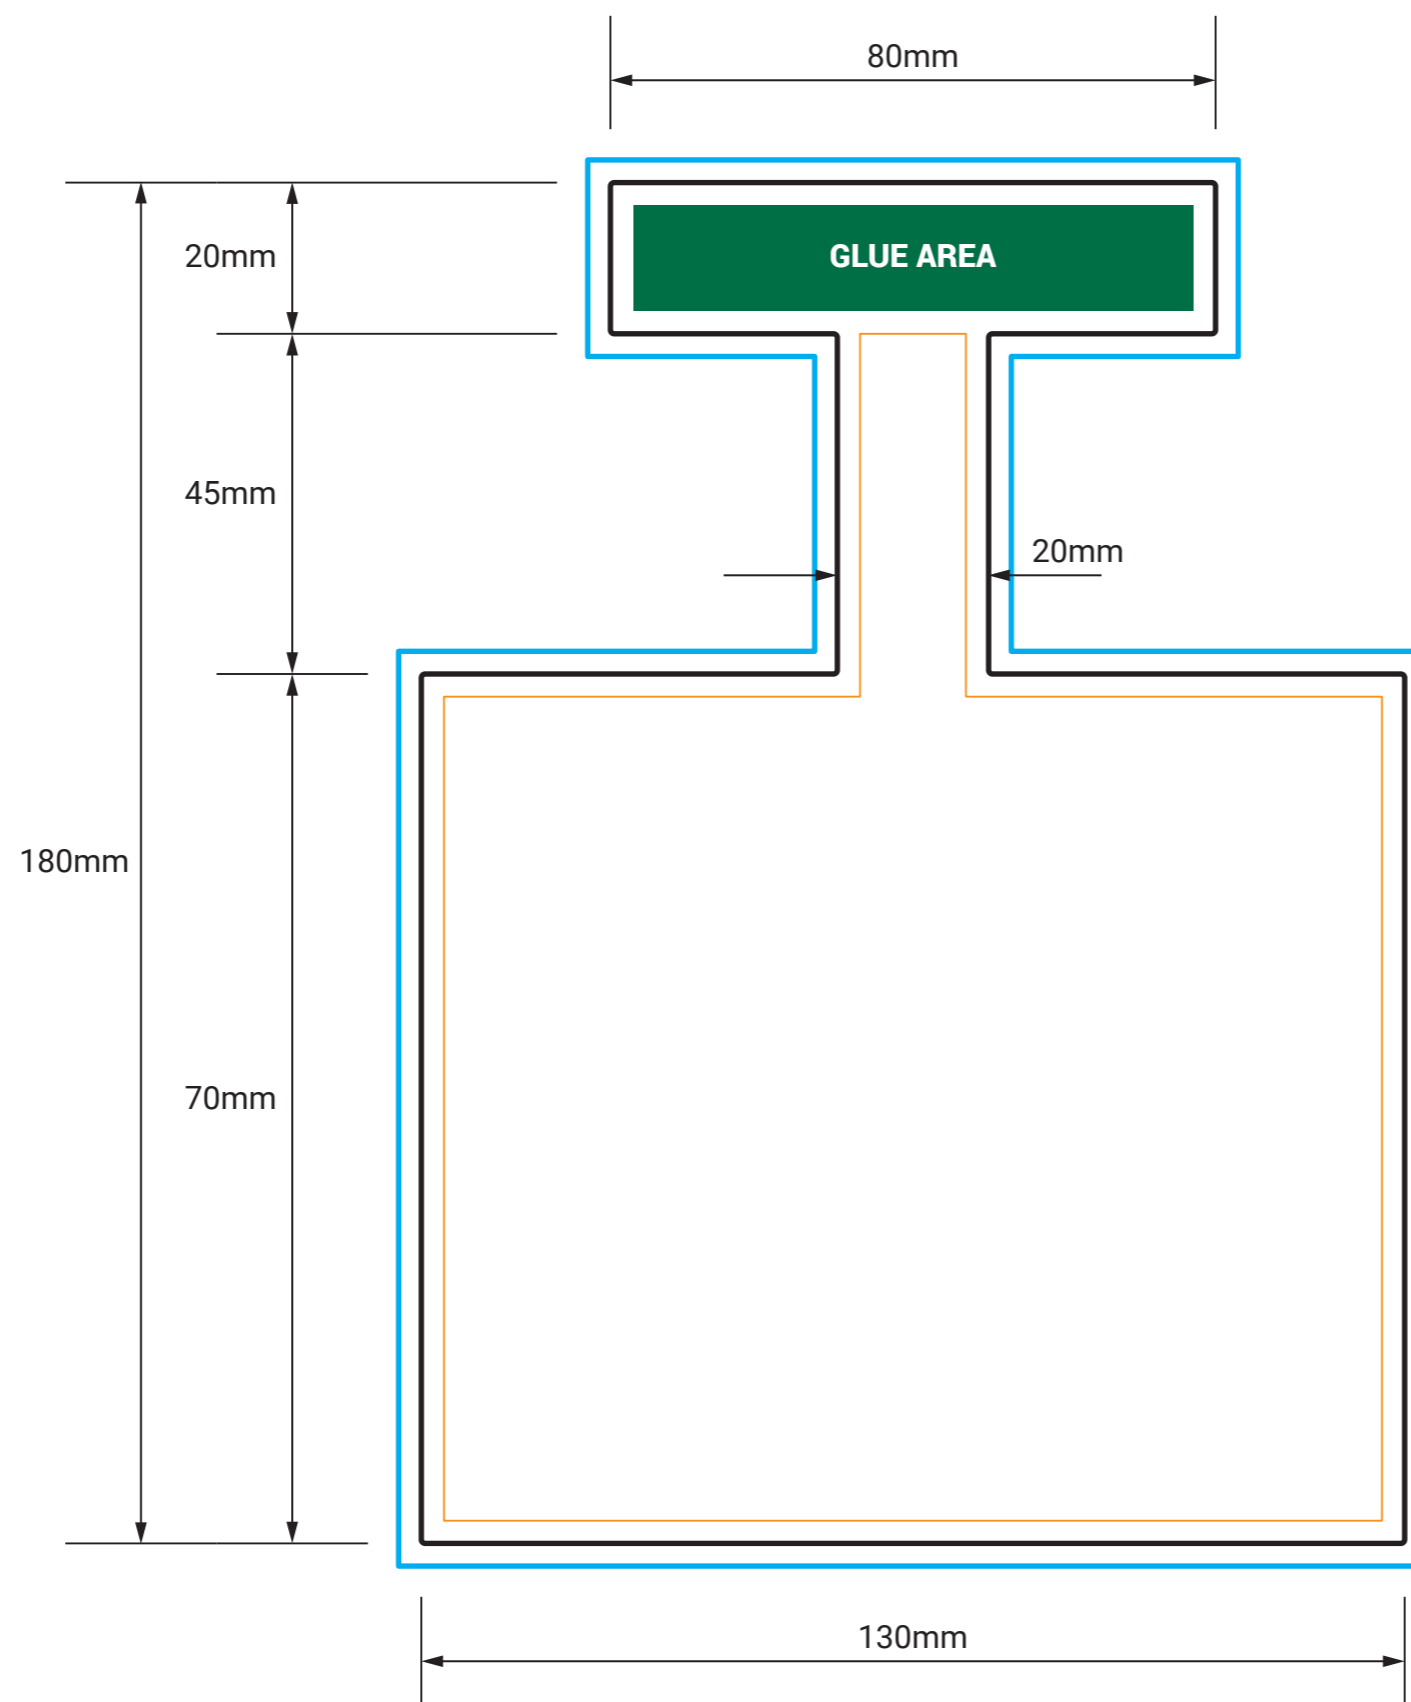

SHELF WOBBLER - LARGE RECTANGLE

! DO NOT INCLUDE THE TEMPLATE OR ANY OTHER NON-PRINT INFO IN THE FINAL PRINT READY PDF ART FILE.

IMPORTANT

- IMPORTANT INFO SHOULD MUST BE INSIDE **SAFETY MARGINS**
- FINAL ART MUST HAVE **6MM BLEED** ON EACH CUT EDGE
- FINAL ART MUST BE CMYK AND 300 DPI
- PLEASE OUTLINE ALL FONTS
- SAVE ART AS PRINT READY PDF (Acrobat 6.0 (PDF 1.5) or higher)